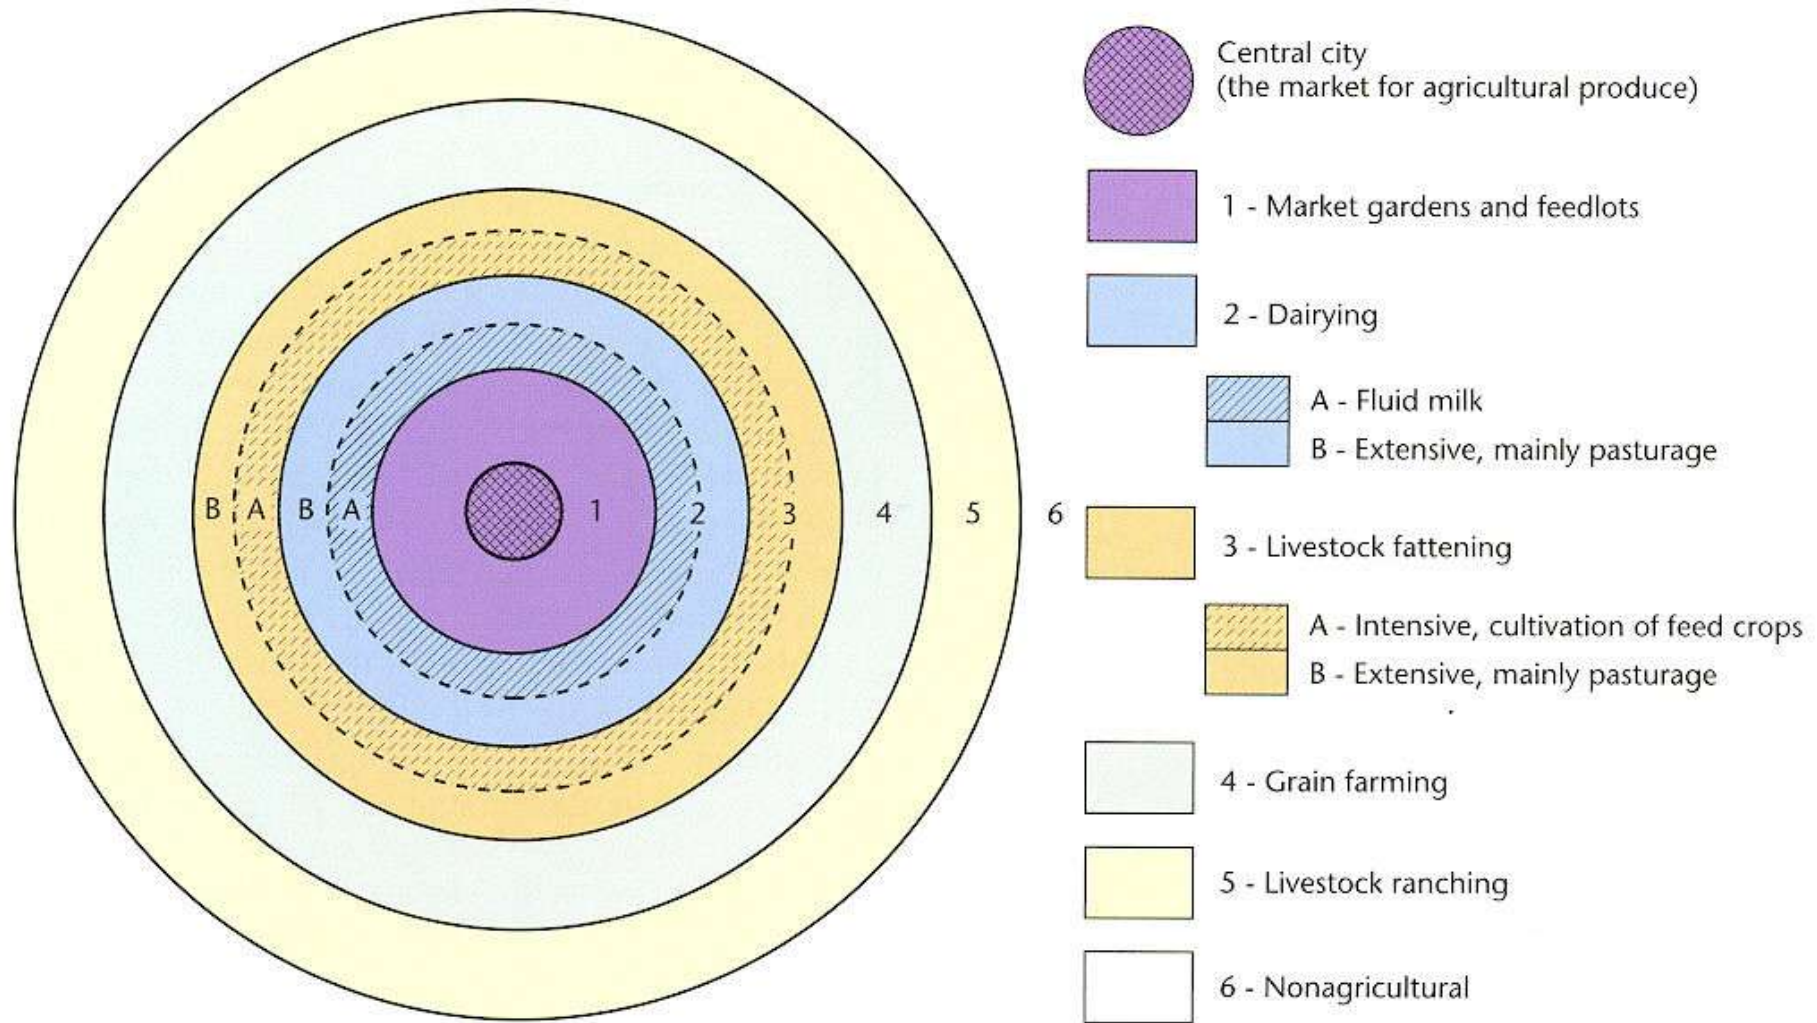

# Von Thünen Model

- **Von Thünen Model**

- What farmers produce varies by distance from the town, with livestock raising farthest from town.
- Cost of transportation governs use of land.
- First effort to analyze the spatial character of economic activity.

# Von Thünen

- Johann Heinrich von Thünen (1783-1850) wrote ***Der Isolierte Staat (The Isolated State)*** which is the foundation of location theory.
- Noted how crops near Rostock, Germany changed with no change in soil-mapped the pattern
- With terrain, soils and rainfall the same he created the ringed-pattern
- Noted that transportation costs governed land use

# Application of Von Thünen Model

- Geographer Lee Liu studied the spatial pattern of agriculture production in China.

Found:

- farmers living in a village farm both lands close to the village and far away intensively
- methods varied spatially – resulting in land improvement (by adding organic material) close to village and land degradation (lots of pesticides and fewer conservation tactics) farther from village.

As Predicted by the Modified von Thünen Model

I Market gardening      II Dairying

Actual Types of Agriculture

III Grain farming      IV Livestock ranching