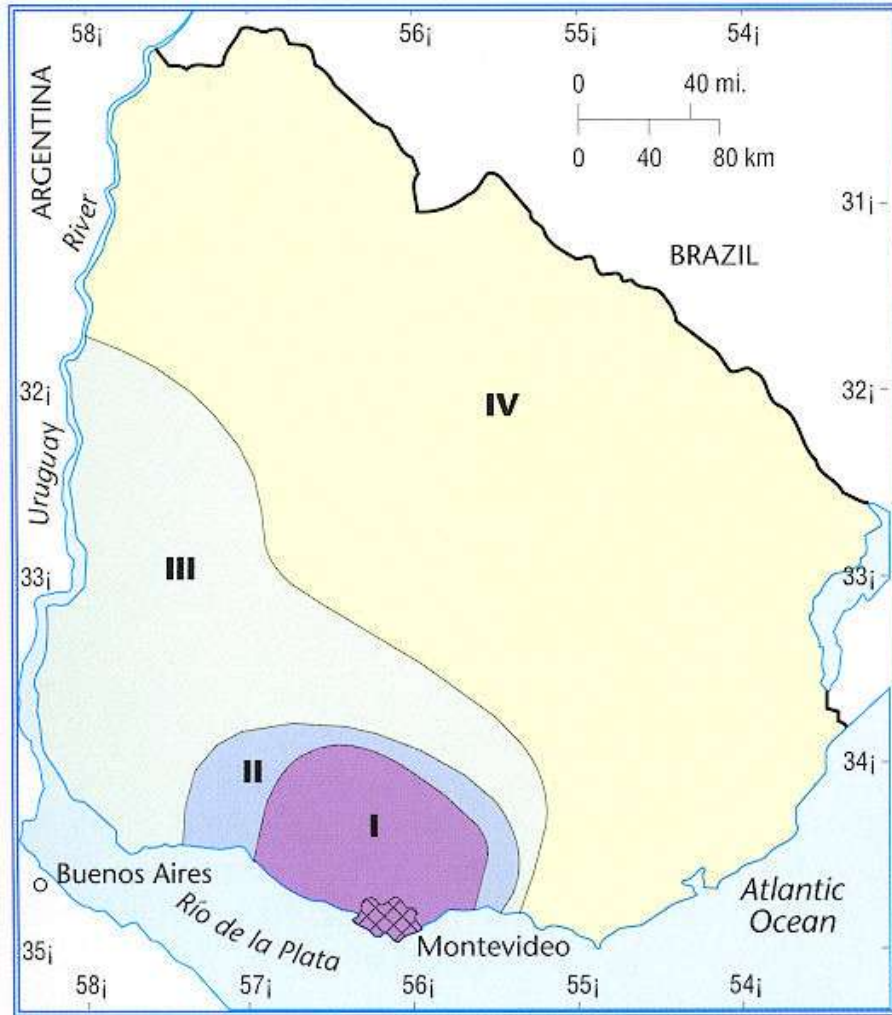

As Predicted by the Modified von Thünen Model

I Market gardening   II Dairying