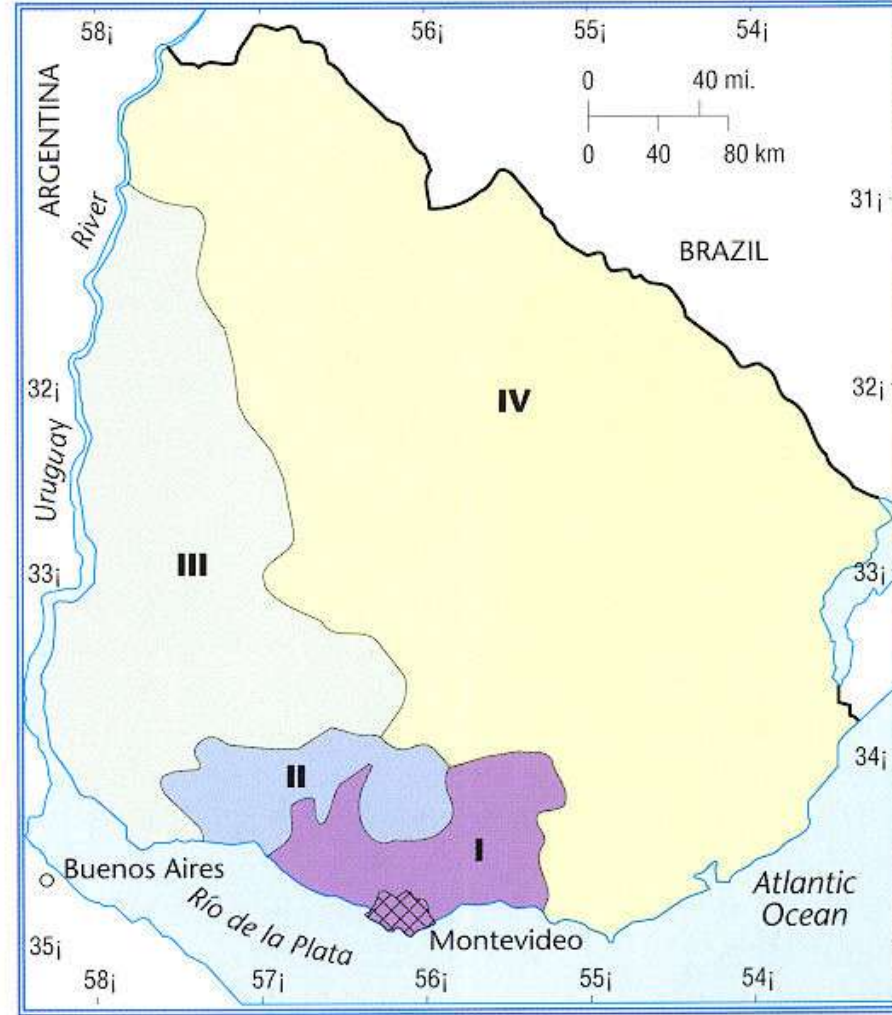

Actual Types of Agriculture

III Grain farming   IV Livestock ranching