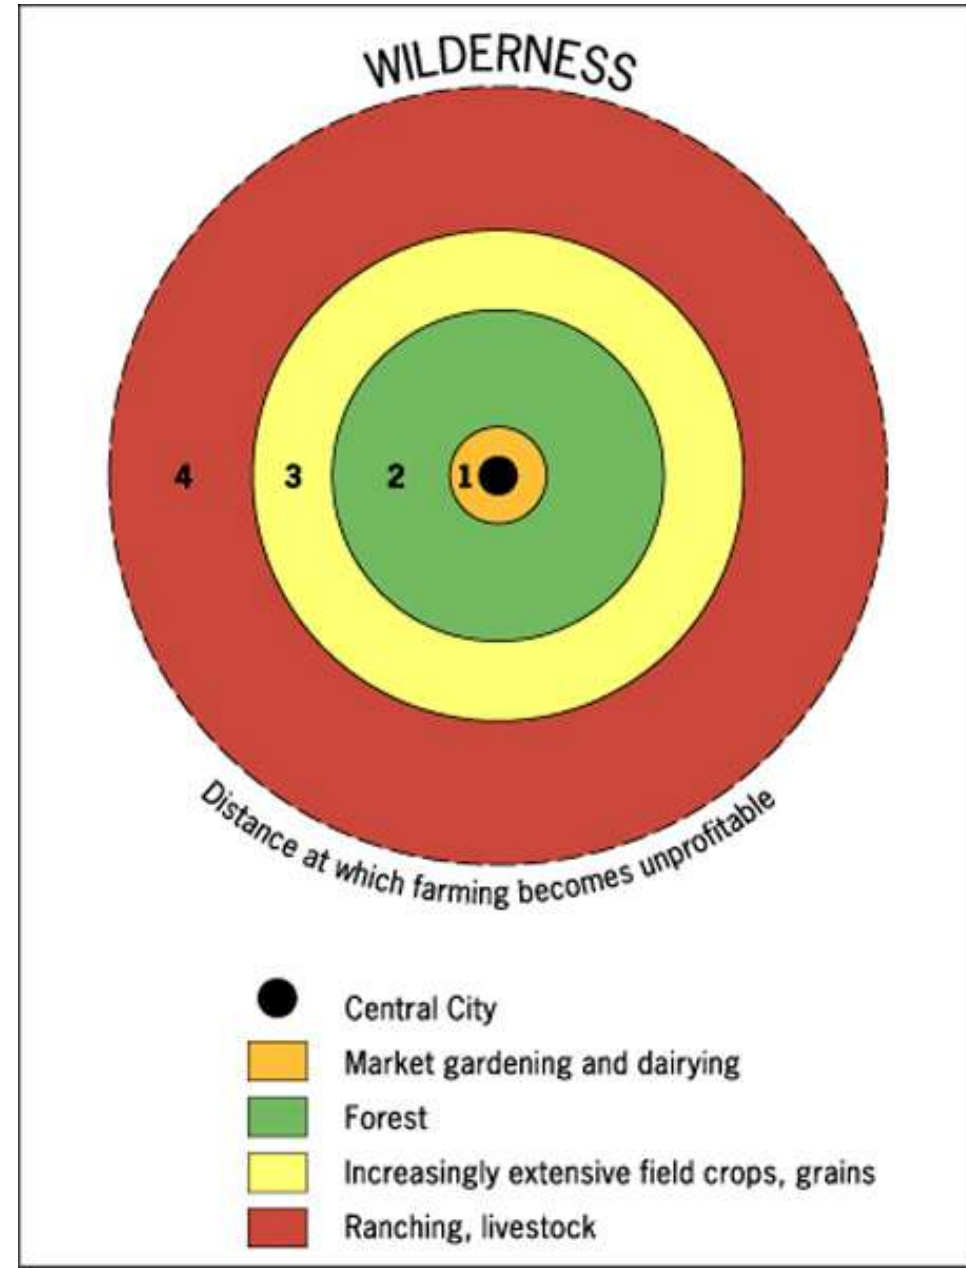

# Von Thunen

**How we grow food**

# Von Thünen Model

- **Von Thünen Model**

- What farmers produce varies by distance from the town, with livestock raising farthest from town.
- Cost of transportation governs use of land.
- First effort to analyze the spatial character of economic activity.

# Von Thünen

- Johann Heinrich von Thünen (1783-1850) wrote ***Der Isolierte Staat (The Isolated State)*** which is the foundation of location theory.
- Noted how crops near Rostock, Germany changed with no change in soil-mapped the pattern
- With terrain, soils and rainfall the same he created the ringed-pattern
- Noted that transportation costs governed land use

# Application of Von Thünen Model

- Geographer Lee Liu studied the spatial pattern of agriculture production in China.

Found:

- farmers living in a village farm both lands close to the village and far away intensively
- methods varied spatially – resulting in land improvement (by adding organic material) close to village and land degradation (lots of pesticides and fewer conservation tactics) farther from village.