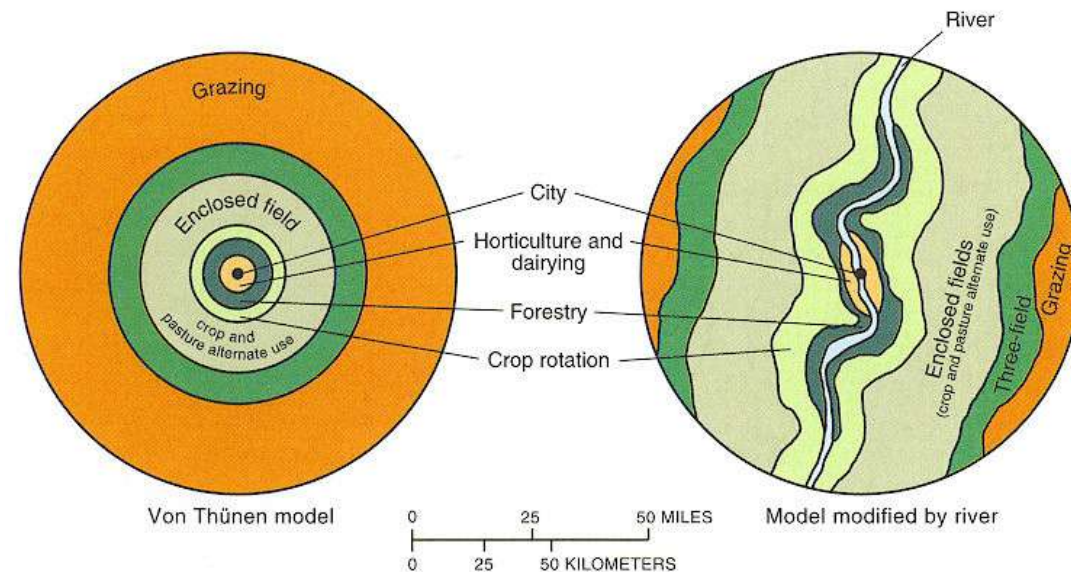

# Von Thünen Model

- **Von Thünen Model**

- What farmers produce varies by distance from the town, with livestock raising farthest from town.
- Cost of transportation governs use of land.
- First effort to analyze the spatial character of economic activity.

# Von Thünen

- Johann Heinrich von Thünen (1783-1850) wrote ***Der Isolierte Staat (The Isolated State)*** which is the foundation of location theory.
- Noted how crops near Rostock, Germany changed with no change in soil-mapped the pattern
- With terrain, soils and rainfall the same he created the ringed-pattern
- Noted that transportation costs governed land use

# Application of Von Thünen Model

- Geographer Lee Liu studied the spatial pattern of agriculture production in China.

Found:

- farmers living in a village farm both lands close to the village and far away intensively
- methods varied spatially – resulting in land improvement (by adding organic material) close to village and land degradation (lots of pesticides and fewer conservation tactics) farther from village.

- **Metes and Bounds Survey**

uses natural features to demarcate irregular parcels of land. Found on the east coast of North America

- **Longlot Survey System**

divides land into narrow parcels stretching back from rivers, roads, or canals. Found in Canadian maritimes & Quebec, a remnant of French rule