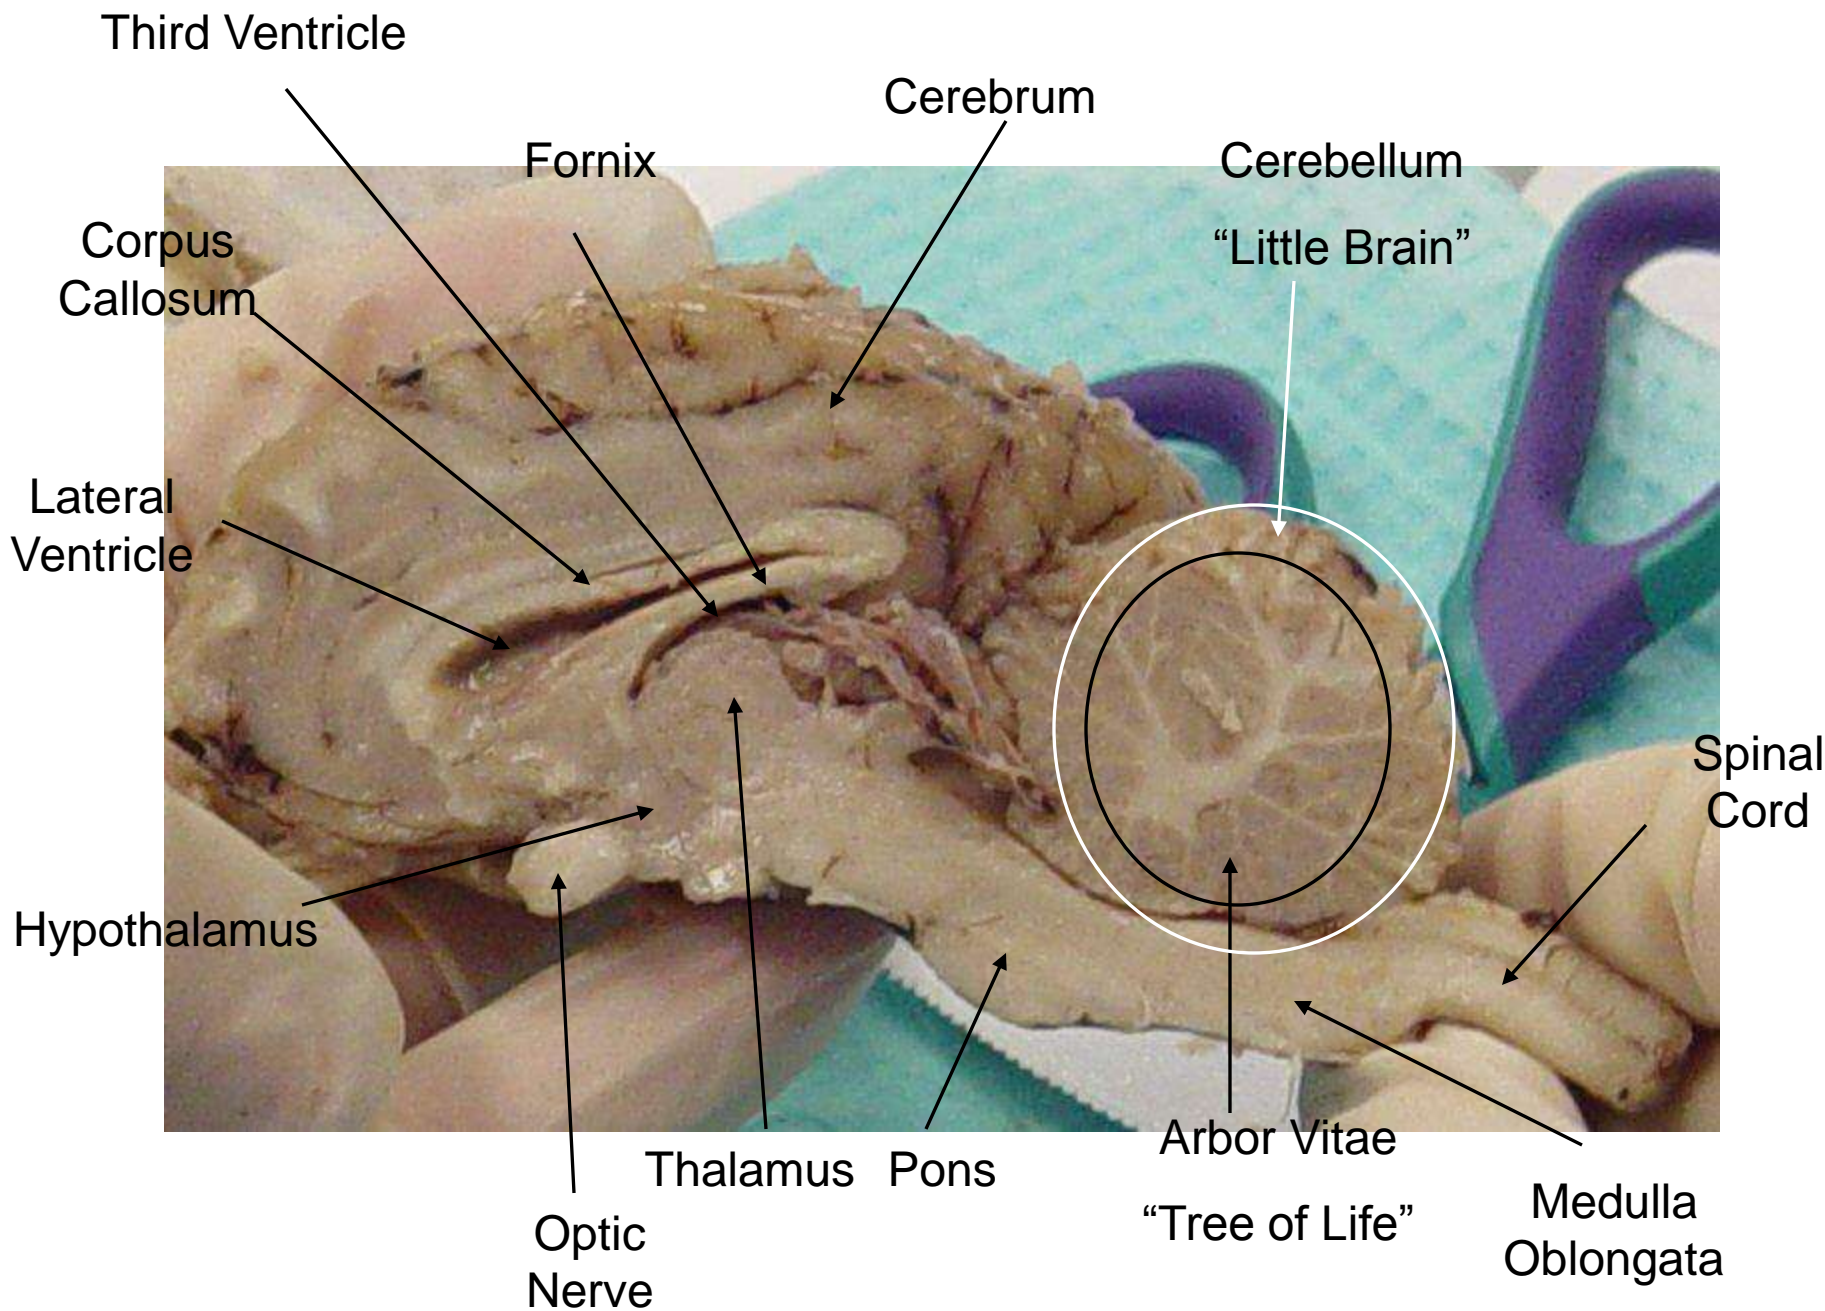

## Study Guide

Dura  
Mater

Olfactory Bulb

Dura Mater

Optic Chiasm

Pituitary Gland

Longitudinal  
Fissure

Cerebrum –  
Left  
Hemisphere

Cerebrum –  
Right  
Hemisphere

Pineal  
Gland

Superior  
Colliculi

Inferior  
Colliculi

Cerebellum

Occipital Lobe

Olfactory Bulb

Frontal Lobe