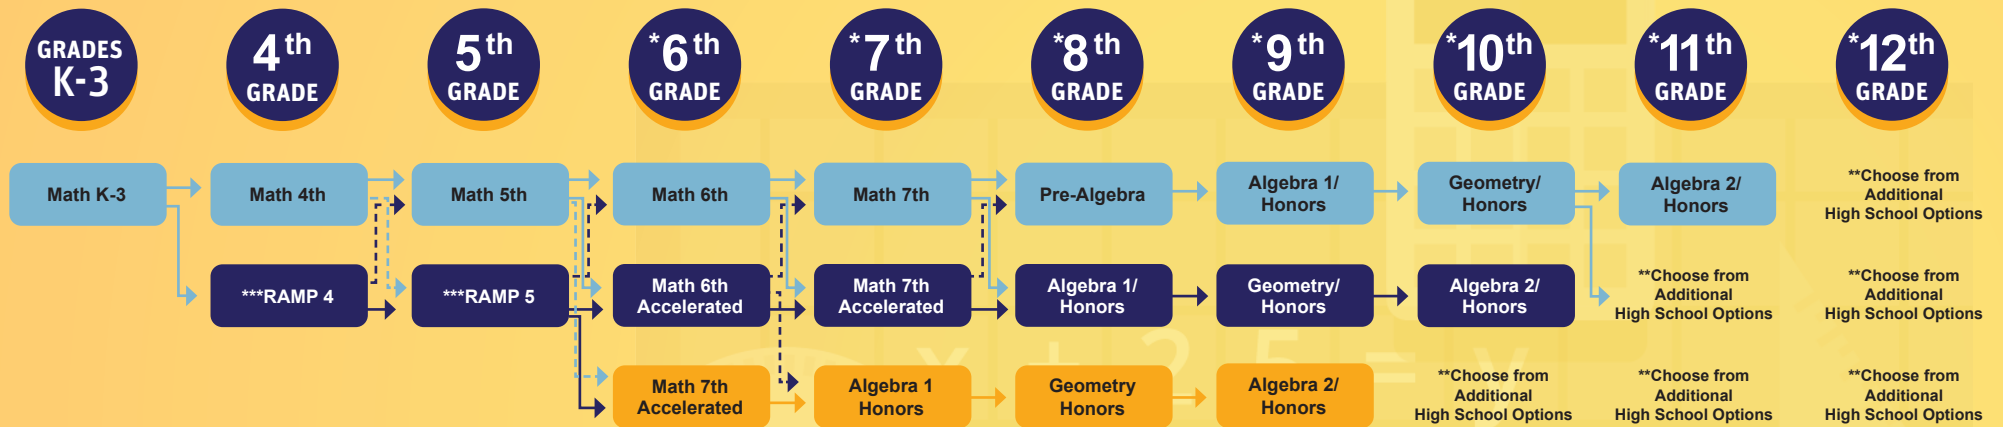

FLORIDA'S B.E.S.T. STANDARDS FOR MATHEMATICS

MATH PROGRESSION

KINDERGARTEN THROUGH GRADE 12

Students' individual math course progressions should be customized based on their learning needs and their college and career goals. Solid arrows indicate common course progressions in mathematics, while dashed arrows indicate potential alternative course progressions. Math course options and prerequisites may vary based on location. Please check with your student's school for a complete list of additional math courses offered