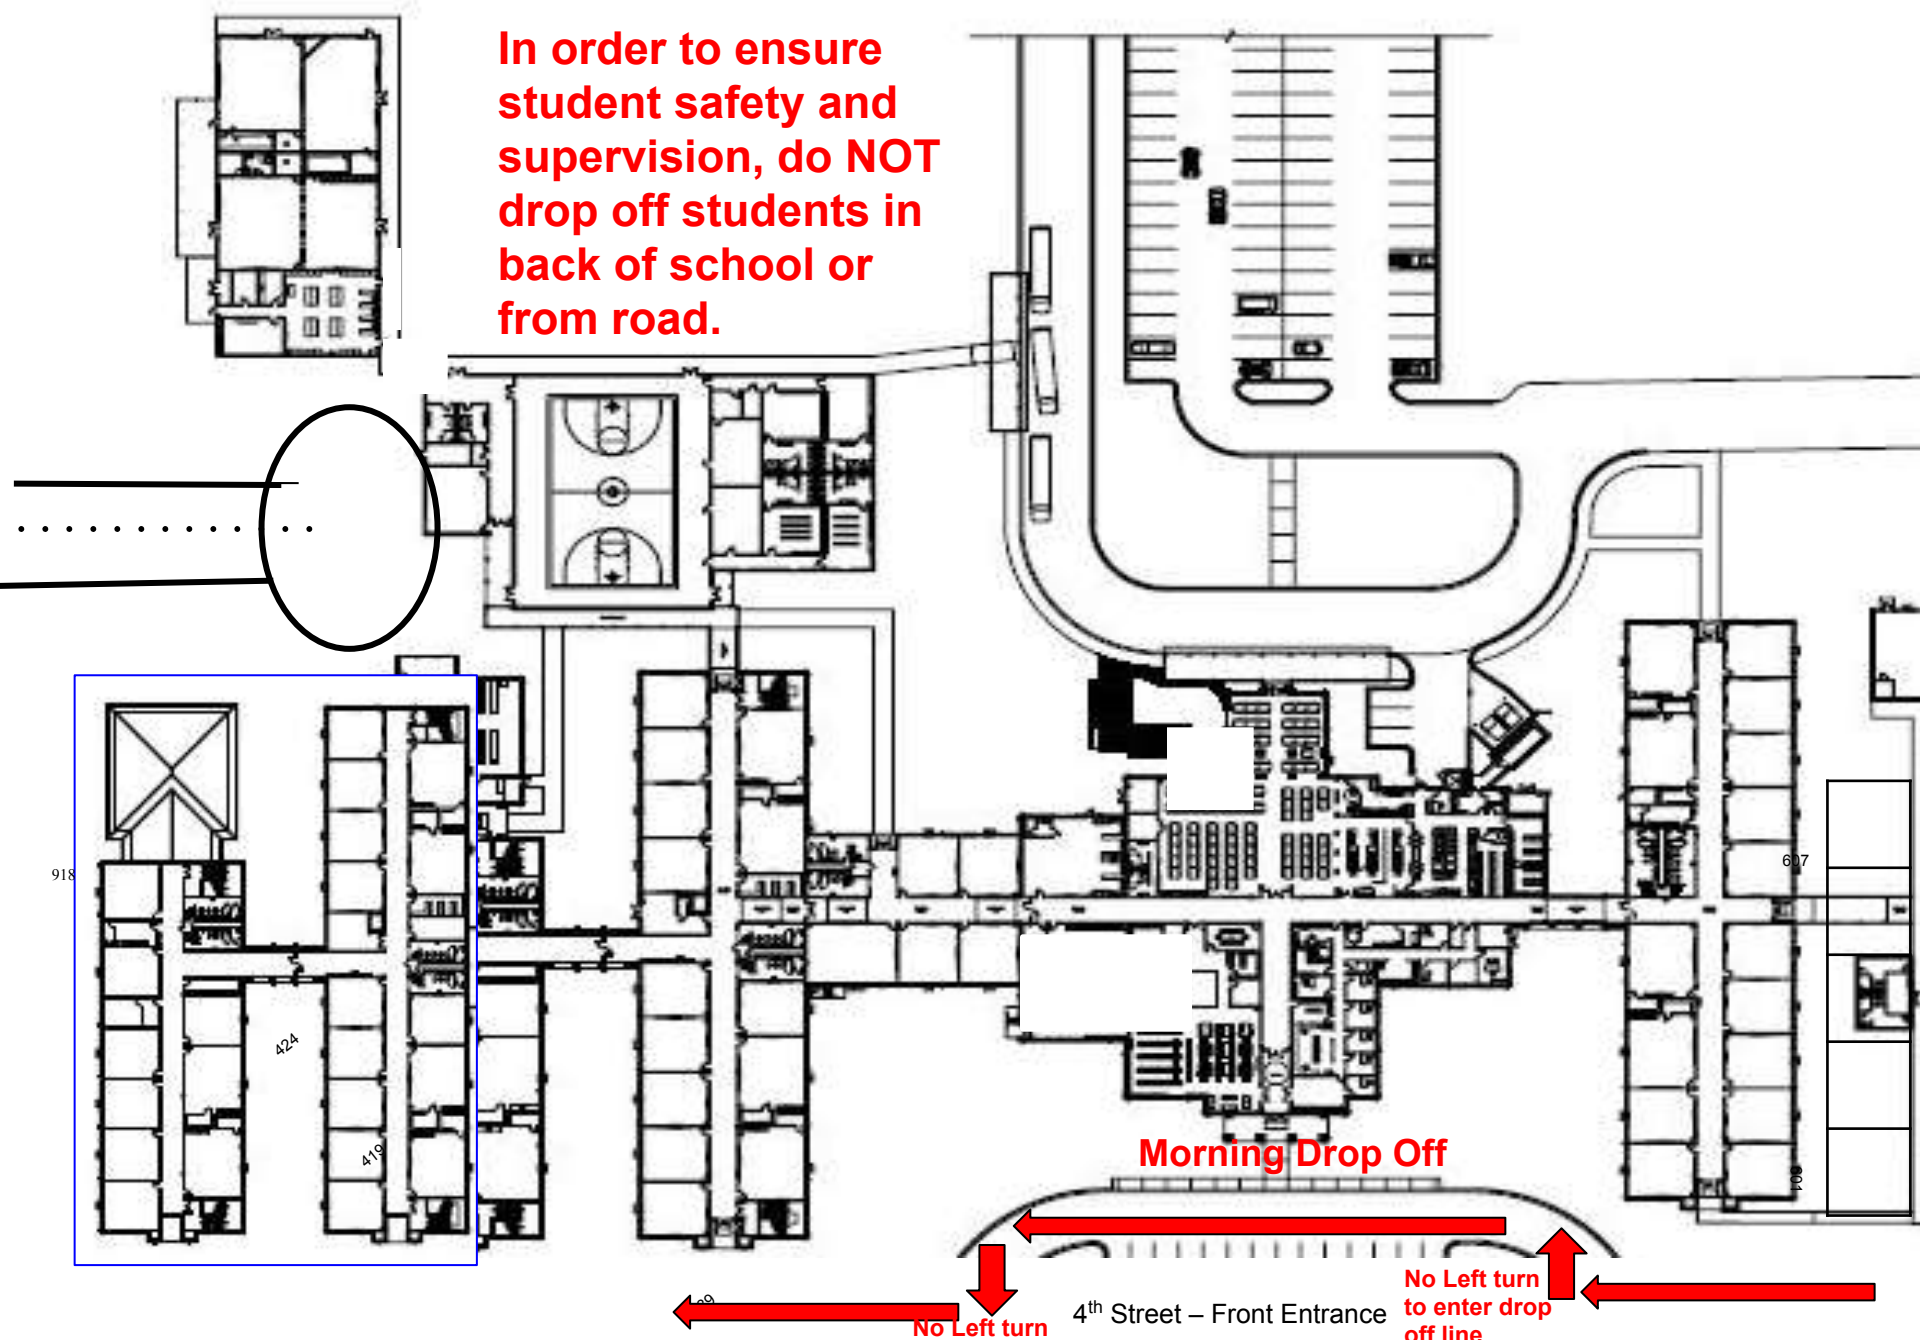

6th Grade
200 Wing

600 Wing

4th Street – Front Entrance

2022-23 Parent Pick Up Instructions

6th Grade Pick Up

Parents will enter the pick up line on the road behind the stadium (No Name Drive) from 7th Avenue. Vehicles will drive down No Name Drive and take a left past the parking lot to enter our pick up loop. Vehicles should double line starting at the gym. There will be cones at this location to help people know where to start the double line. When students start entering vehicles and the line starts moving, vehicles should alternate every other vehicle entering a single line from the double line.

***** Vehicles will not be able to enter the pick up line except from 7th Avenue**

7th Grade Pick Up

Parents will enter the school gate down 5th street SW that runs between the recreational gym and diving/swimming pool. Vehicles will enter the gate on the right side and pull around the circle. After the student is picked up, the vehicle will exit back through the gate on the right side.

Morning Drop Off

No Left turn

4th Street - Front Entrance

No Left turn to enter drop off line