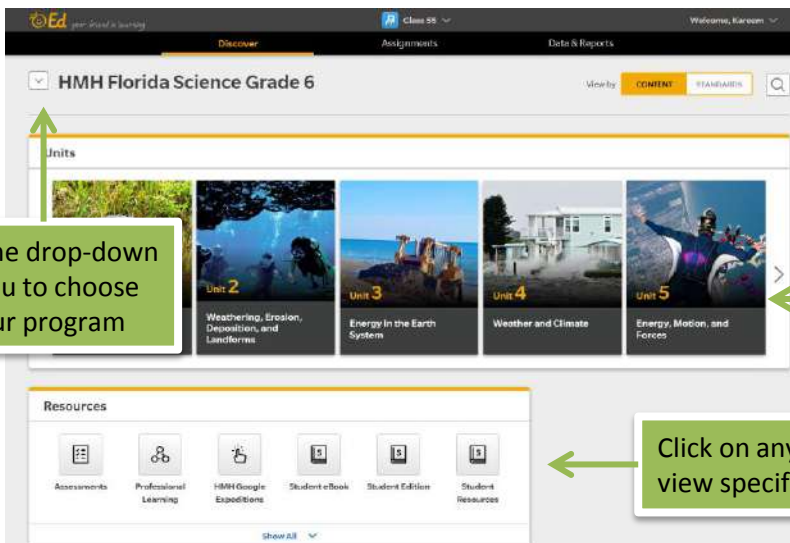

**1** Go to [hnhco.com/ed](http://hnhco.com/ed)

**2** Select a state **EVALUATOR** *(Found towards the bottom of the drop-down list)*

**3** Select a district **FL Science-91000980**

**4**

USERNAME	PASSWORD
EvalStudent148_91000981	E!1ch8pg55k

(Please carefully enter your username and password they are case sensitive)

**5** Use the dropdown menu to choose your appropriate program.

Use the drop-down menu to choose your program

Before you get started:  
 Please **disable pop-up blockers or allow pop-ups from this site** in your browser software.