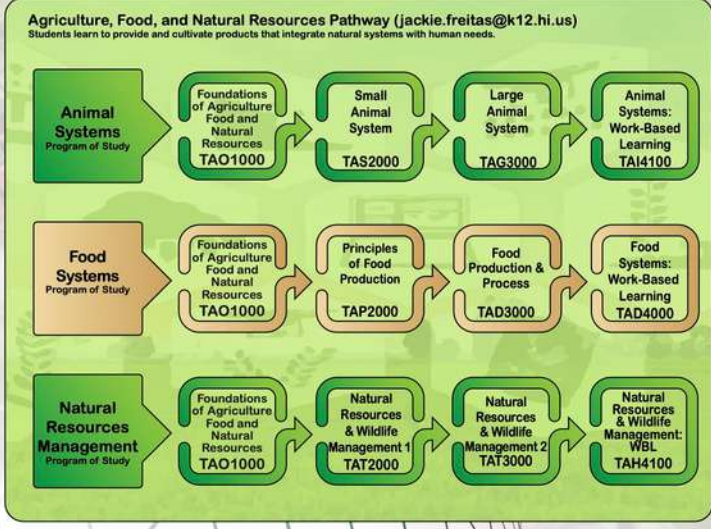

Leilehua High School

CAREER & TECHNICAL EDUCATION PATHWAYS

"WE PREPARE STUDENTS FOR COLLEGE AND CAREER"