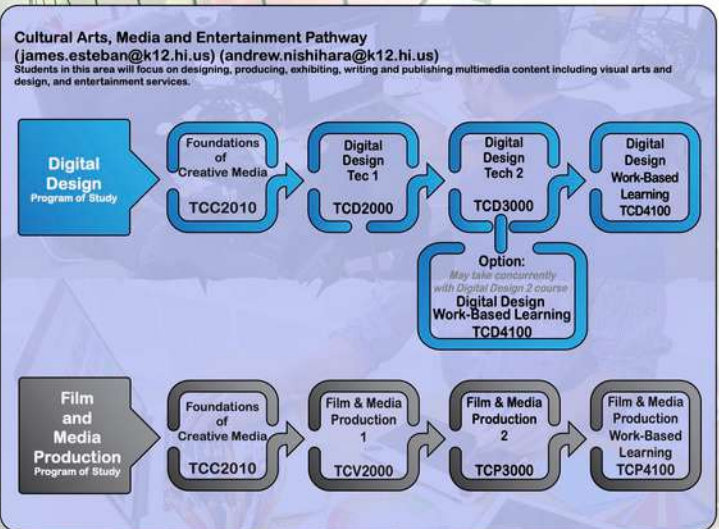

A-K: Lois Lozano
L-Z: Carrine Higa

C/O 2027

A-K: Lynn York
L-Z: Erin Chow

Leilehua High School

CAREER & TECHNICAL EDUCATION PATHWAYS

"WE PREPARE STUDENTS FOR COLLEGE AND CAREER"

CLASS OF 2025

Do you want to be involved in class leadership or develop your leadership skills?

APPLY FOR:

Junior Class Leadership

**APPROVED
APPLICATION
REQUIRED**

Pick up an application in Room N202 or P4

A LEADERSHIP COURSE will be offered to upcoming JUNIORS for School Year 2023-2024. If you are *interested* in having this as an elective course, please submit an application.