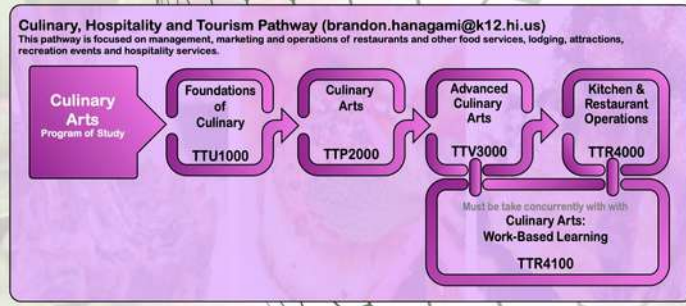

A-K: Lois Lozano
L-Z: Carrine Higa

C/O 2027

A-K: Lynn York
L-Z: Erin Chow

Leilehua High School

CAREER & TECHNICAL EDUCATION PATHWAYS

"WE PREPARE STUDENTS FOR COLLEGE AND CAREER"

CLASS OF 2025

Do you want to be involved in class leadership or develop your leadership skills?

Last day to pick up an application: **Thursday, 11/10/2022 @ 2:45PM**
Application must be **APPROVED** prior to registering for the course

SHOW YOUR SCHOOL SPIRIT!

T-SHIRT

EXCLUSIVE COLLECTION

\$15

PURCHASE IN ROOM 28
CASH OR CHECK ONLY
PAYABLE TO: LEILEHUA HIGH SCHOOL