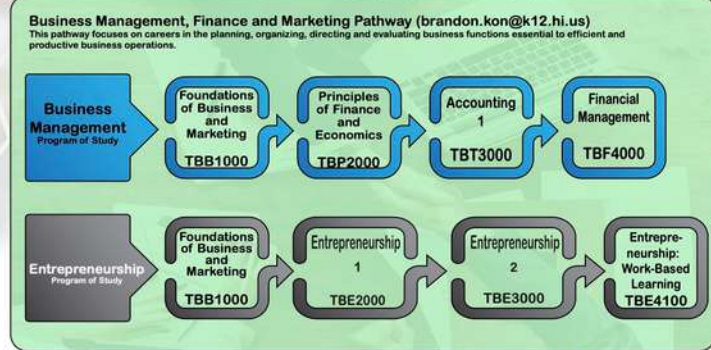

A-K: Lois Lozano
L-Z: Carrine Higa

C/O 2027

A-K: Lynn York
L-Z: Erin Chow

Leilehua High School

CAREER & TECHNICAL EDUCATION PATHWAYS

"WE PREPARE STUDENTS FOR COLLEGE AND CAREER"

CLASS OF 2025

Do you want to be involved in class leadership or develop your leadership skills?

APPLY FOR:

Junior Class Leadership

**APPROVED
APPLICATION
REQUIRED**

Pick up an application in Room N202 or P4

A LEADERSHIP COURSE will be offered to upcoming JUNIORS for School Year 2023-2024. If you are *interested* in having this as an elective course, please submit an application.