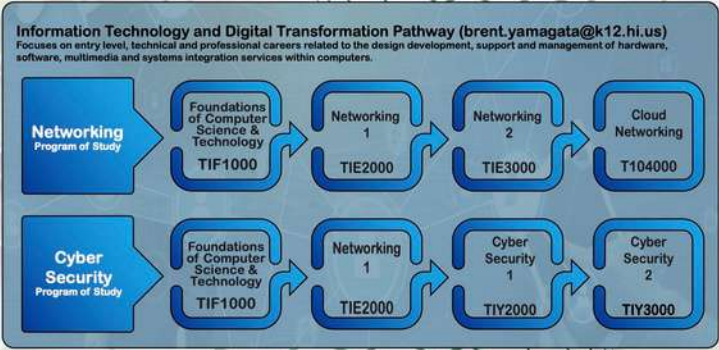

A-K: Lois Lozano
L-Z: Carrine Higa

C/O 2027

A-K: Lynn York
L-Z: Erin Chow

Leilehua High School

CAREER & TECHNICAL EDUCATION PATHWAYS

"WE PREPARE STUDENTS FOR COLLEGE AND CAREER"

CLASS OF 2025

Do you want to be involved in class leadership or develop your leadership skills?

APPLY FOR:

Junior Class Leadership

**APPROVED
APPLICATION
REQUIRED**

Pick up an application in Room N202 or P4

A LEADERSHIP COURSE will be offered to upcoming JUNIORS for School Year 2023-2024. If you are *interested* in having this as an elective course, please submit an application.