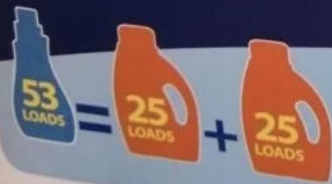

# WELFARE VS. FULL TIME JOBS

Clean up  
with big  
savings.

all<sup>®</sup> small & mighty<sup>®</sup> is now  
packed with 53 loads.