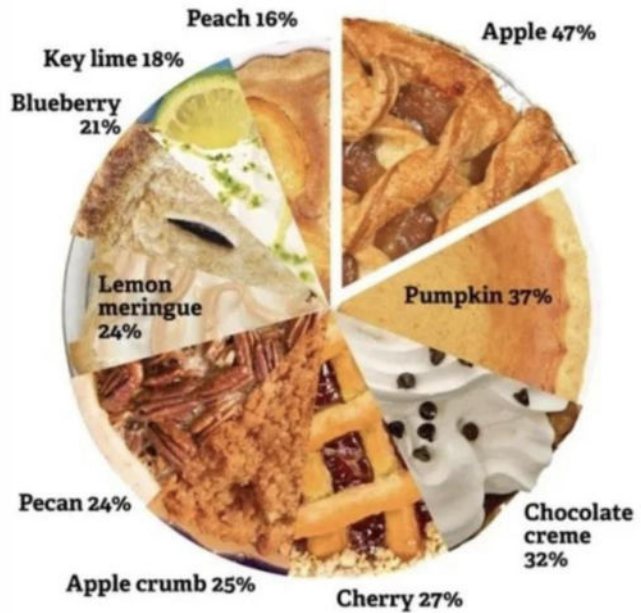

# A Real Pie Chart

Results of a nationwide poll by Schwan's Consumer Brands North America, the makers of the Mrs. Smith's brand of pie products.\*

What are your three most favorite types of pie?

**\$10** per month  
or  
**\$199** for 18 months