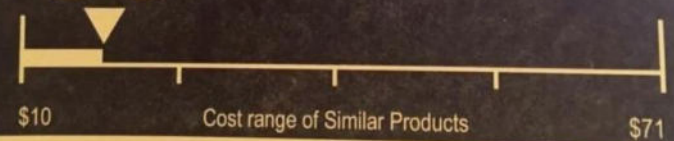

16oz   32oz   88oz

$6.00   **$7.00**   **$9.50**

SOUVENIR BUCKET

32oz LARGE   **BEST BUY**   **$7.00**

U.S. Government

Federal law prohibits removal of this label before consumer purchase

ENERGYGUIDE

Clothes Washer
Capacity Class: Standard

Sears Brands Management Corporation
Model 251
Capacity (tub volume): 4.3 cubic feet

Compare **ONLY** to other labels with yellow numbers
Labels with yellow numbers are based on the same test procedures.

Estimated Yearly Energy Cost
(when used with an electric water heater)

$36

300 kWh
Estimated Yearly Electricity Use

$14
Estimated Yearly Energy Cost
(when used with a natural gas water heater)

- Your cost will depend on your utility rates and use.
- Cost range based only on standard capacity models.
- Estimated operating cost based on six wash loads a week and a national average utility rate.