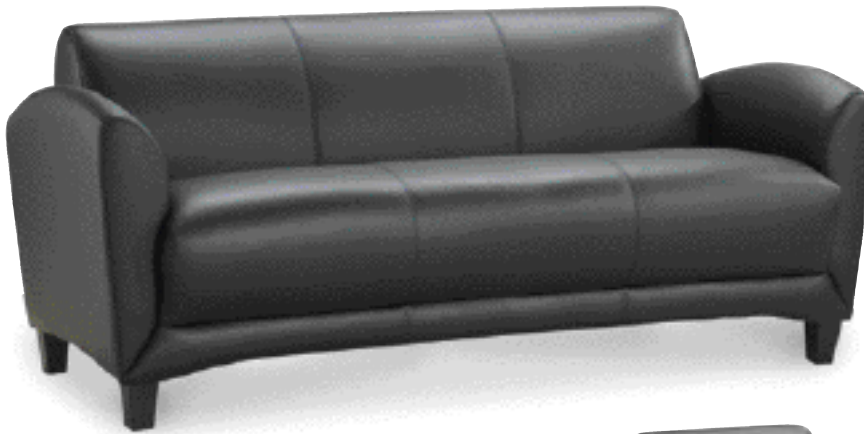

9883T
Manhattan Sofa
34D x 76W x 32H   **$1059.00**

9882T
Manhattan Love Seat
34D x 56W x 32H   **$899.00**

9881T
Manhattan Club Chair
34D x 35W x 32H   **$599.00**