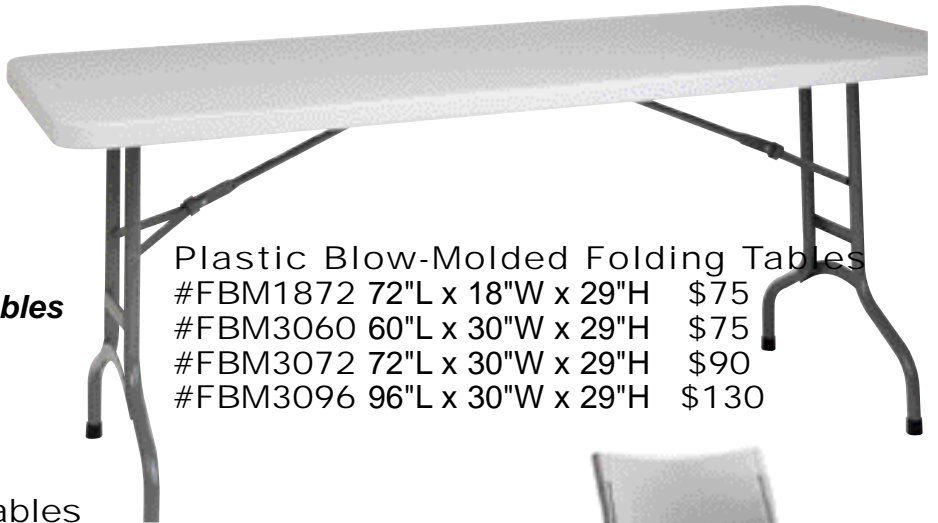

# Folding Tables & Chairs

- Blow molded tables are strong and light weight
- Surface resists stains and cleans with soap
- Grey Top and Charcoal Legs
- **40% lighter than comparable wood tables**

Round Tables  
 #FBM48R 48"R x 29"H \$96  
 #FBM60R 60"R x 29"H \$149  
 #FBM71R 71"R x 29"H \$210