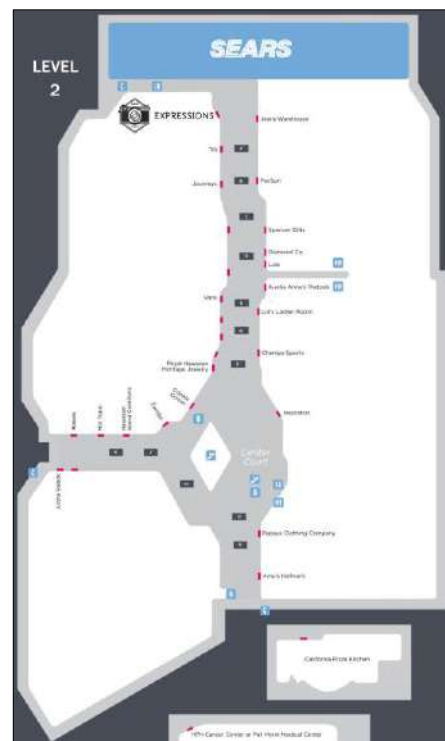

GET READY CLASS OF 2022

Book Your Yearbook Session
TODAY!

2022 Senior Yearbook Portrait Pricing Guide

All Packages Include:

Light retouching, optional text on 8x10, 5x7, 4x5. Photo mounts for all prints except 11x14's and wallets

01 PACKAGE 1
Choose 2 poses, (1) 8x10, (2) 5x7, (28) 4x5, (16) wallets - $250

02 PACKAGE 2
Choose 3 poses, (1) 8x10, (2) 5x7, (40) 4x5, (24) wallets - $275

03 PACKAGE 3
Choose 4 poses, (2) 8x10, (2) 5x7, (48) 4x5, (32) wallets - $325

Full Session USB Special

June-July: $150

BONUS! Includes a $100 Photo Booth Gift Card

August-September: $175

Additional Mounts

4x5 Mounts: $1.10 Each

5x7 Mounts: $1.60 Each

8x10 Mount: $2.10 Each

Studio Policies

Package orders must be paid in full when order is placed. Because of the customized nature of our products, all sales are final. The pricing guide is valid for Senior Yearbook studio sessions only.

Accepted payment methods: Cash, Visa, MasterCard, Discover and American Express

Located in the
Pearlridge Center, Wai Makai
Next to Sears,
across Jeans Warehouse.

(808) 951-7827 option 1

@express808

www.expressionshawaii.net