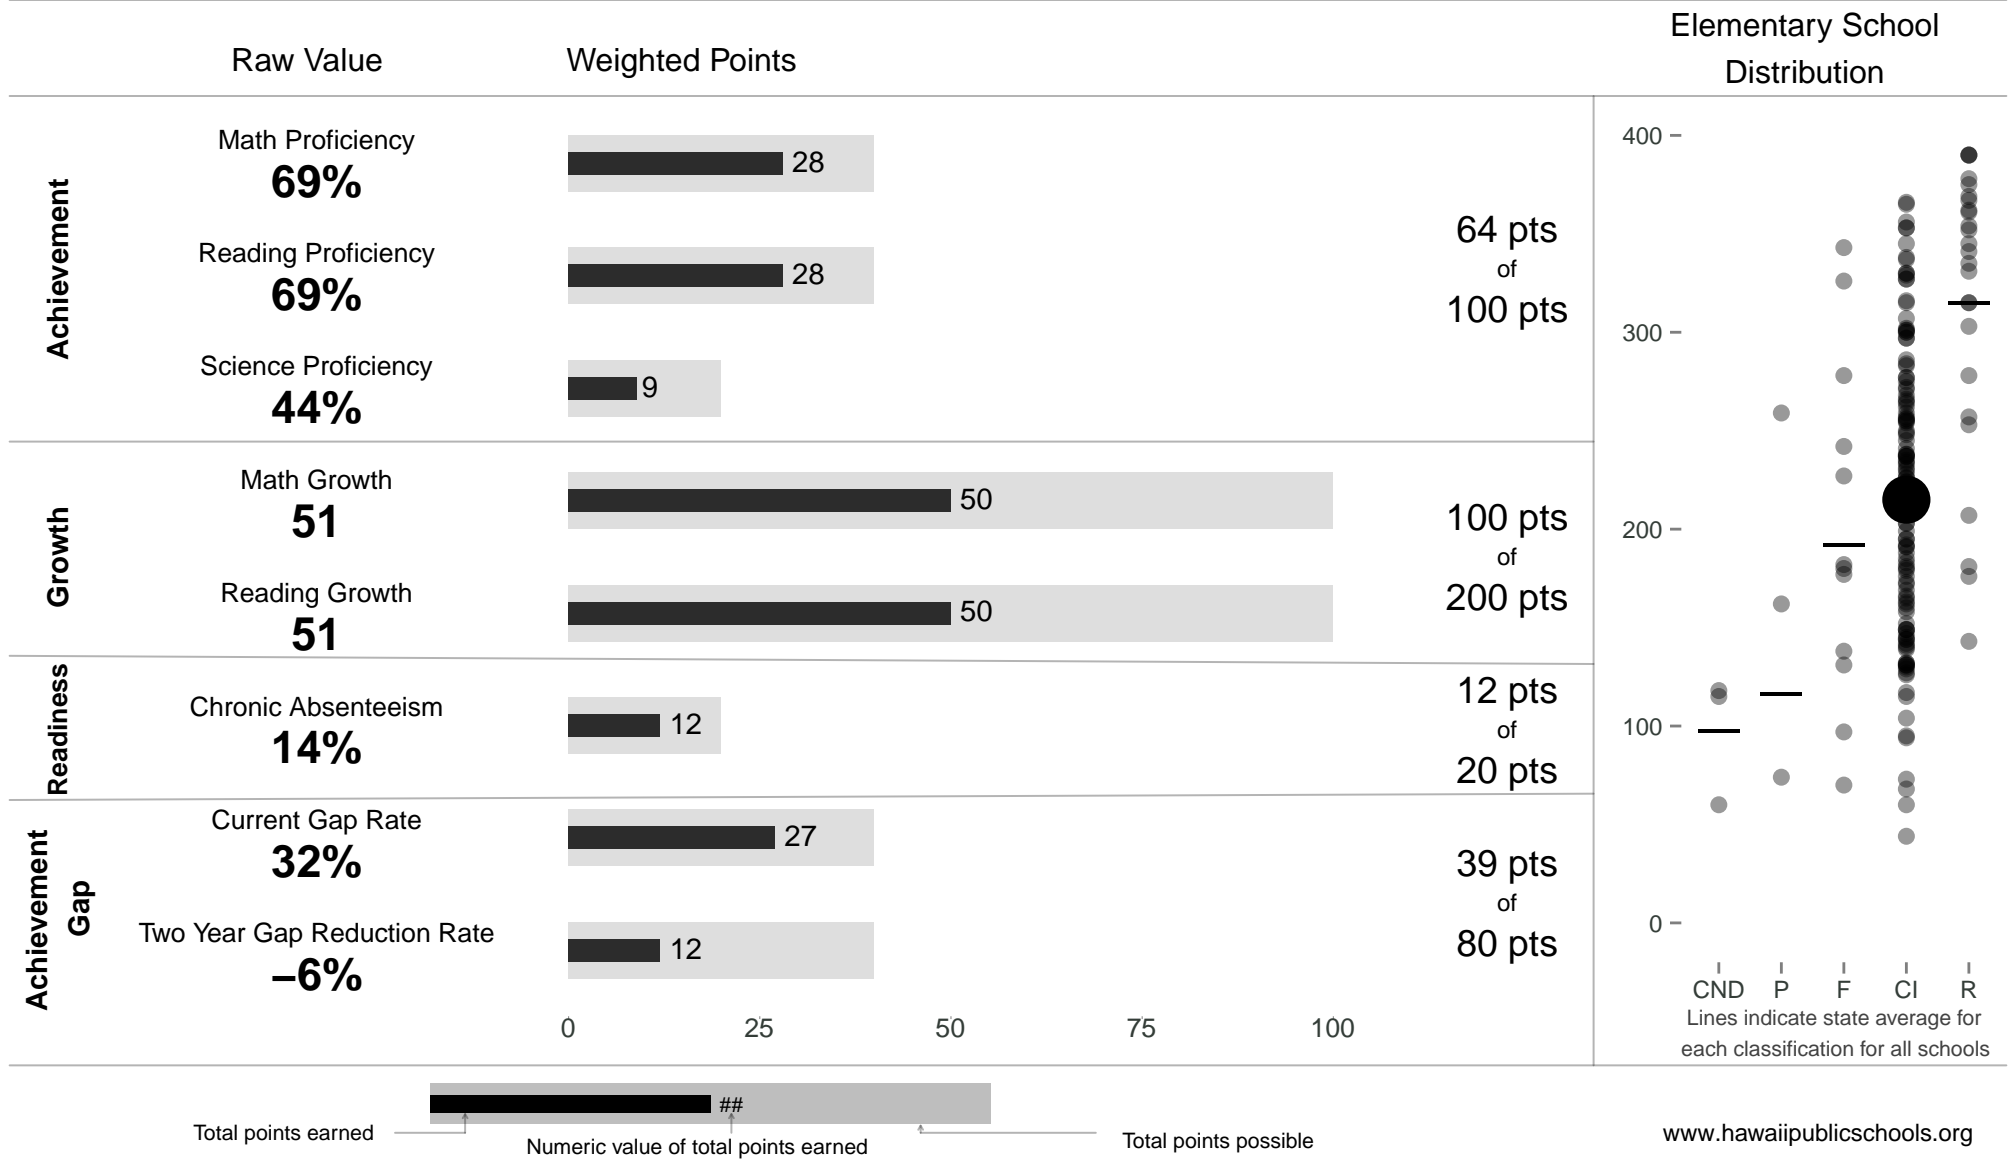

Kahakai Elementary

215 points of 400 points

School Year 2013–2014: Continuous Improvement

Trigger: None

School Year 2012–2013: Continuous Improvement

NOTE: Final display numbers are rounded, which may cause subtotals to appear to sum incorrectly. The total points value on the upper right is accurate.