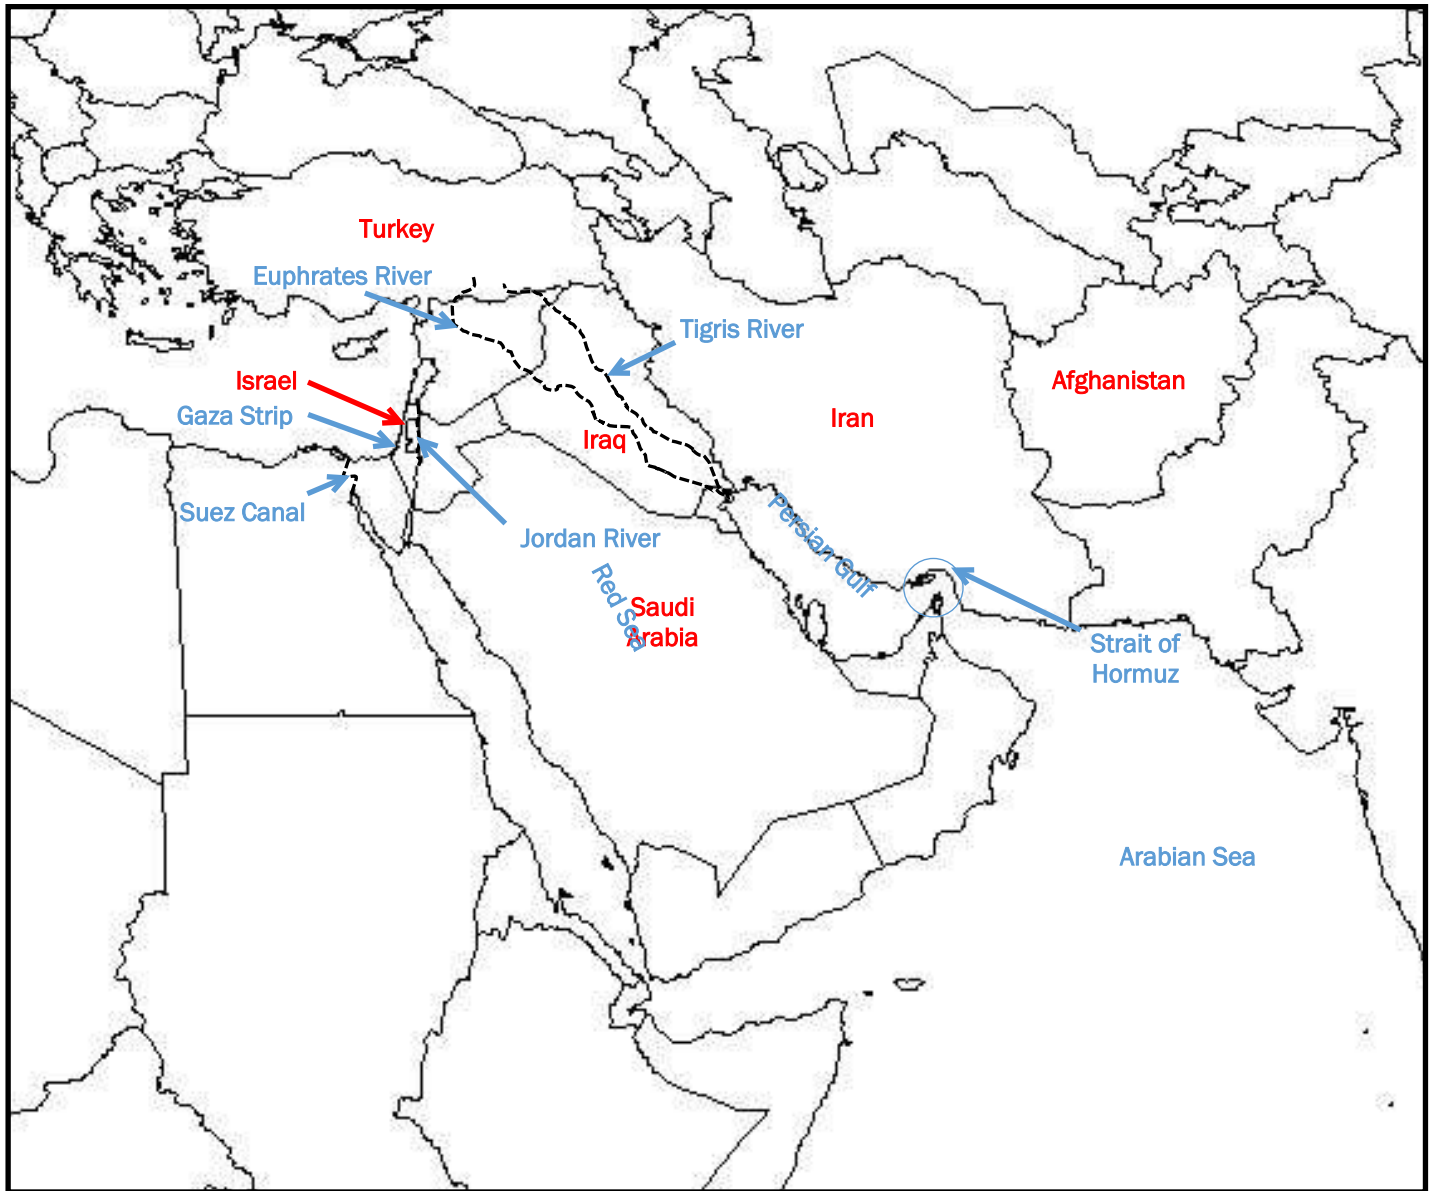

# Geography of Southwest Asia (The Middle East)

Name: \_\_\_\_\_

Date: \_\_\_\_\_ Period: \_\_\_\_\_

SS7G5 The students will locate selected features in Southwestern Asia (Middle East).

## Political Features

Key

1. Locate (label) these countries: Israel, Saudi Arabia, Iran, Iraq, Turkey, Afghanistan

**SS7G5 The students will locate selected features in Southwestern Asia (Middle East).**

## **Physical Features**

1. Locate (label) these physical features: Jordan River, Tigris River, Euphrates River, Gaza Strip, Suez Canal, Persian Gulf, Red Sea, Arabian Sea, Strait of Hormuz

# Southwest Asia KEY

1. Locate (label) these countries: Israel, Saudi Arabia, Iran, Iraq, Turkey, Afghanistan
2. Locate (label) these physical features: Jordan River, Tigris River, Euphrates River, Gaza Strip, Suez Canal, Persian Gulf, Red Sea, Arabian Sea, Strait of Hormuz