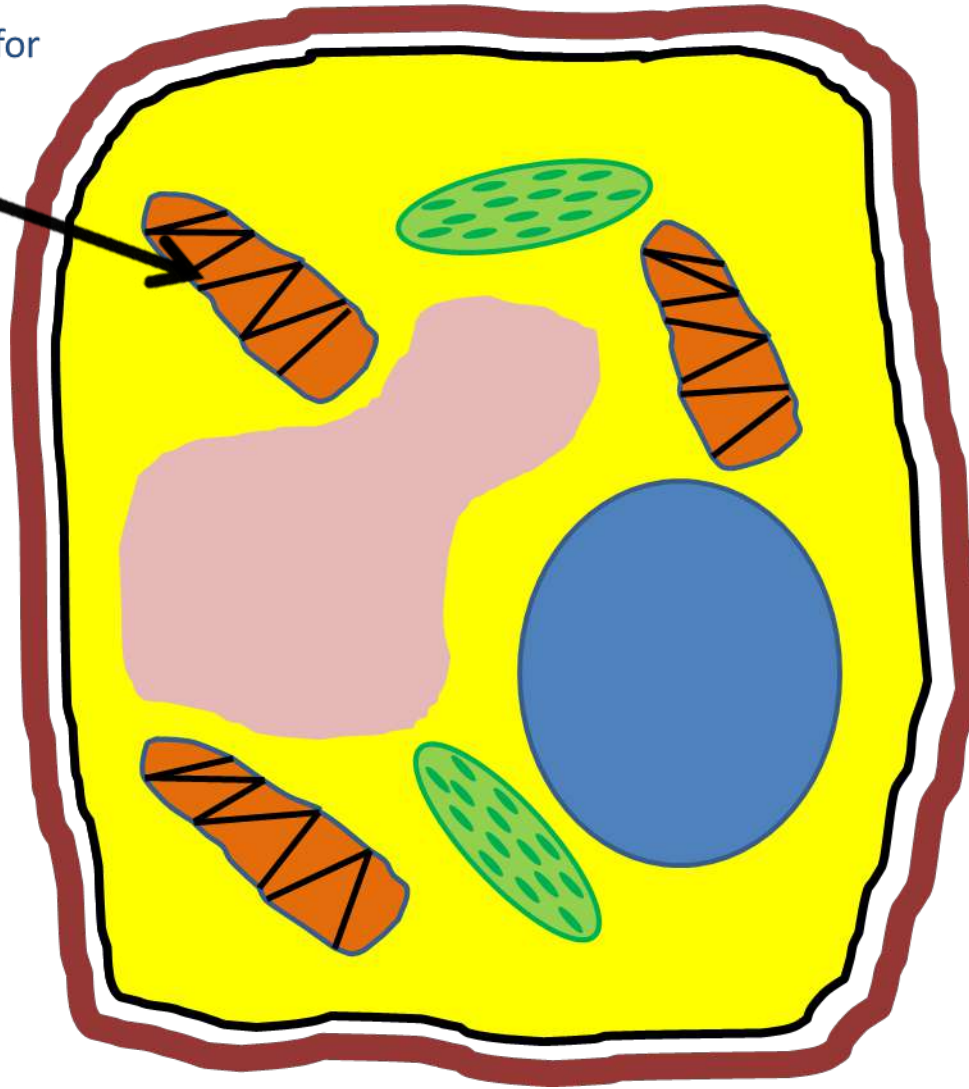

The vacuole in a plant cell is different than an animal cell...the plant cell only has one really big vacuole (the big pink blob). It still does the same job as the animal cell vacuoles...carries water and wastes...but if you ever see a plant wilting, you know it's vacuoles are dried up and it needs water!

vacuole

Stores nutrients,
water, or waste

mitochondria

Converts energy for
the cell

Mitochondria...mighty
mitochondria...it's like
an energy source...a
battery that gives the
cell energy to do it's
job! That's why it is
colored orange and has
what looks like a
lightening bolt on it!
Energy!!!