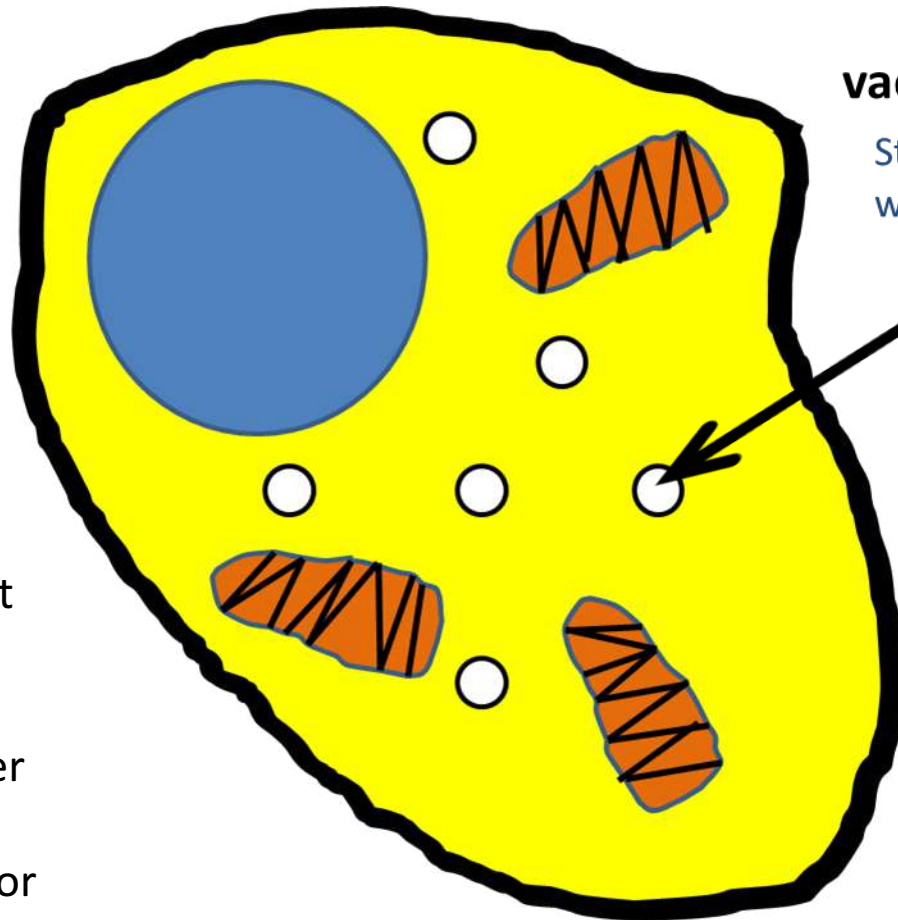

mitochondria

Converts energy for the cell

cell membrane

Holds the cell's shape and allows some substances to pass through

The black line that goes all around the outside of the cell represents the cell membrane. It lets bad stuff out and good stuff in!

nucleus

Controls the functions
of the cell

The big blue circle represents the nucleus. It is the boss...it is packed with information about what type of cell it is and what it needs to do to survive. It's like the brain, or the control center, or the coach, or the teacher!

mitochondria

Converts energy for the cell

Mitochondria...mighty mitochondria...it's like an energy source...a battery that gives the cell energy to do it's job! That's why it is colored orange and has what looks like a lightening bolt on it! Energy!!!

vacuoles

Stores nutrients,
water, or waste

The little white circles represent the vacuoles...they work like a water bottle carrying water or waste or nutrients.

Seven parts of a plant cell that
you need to know