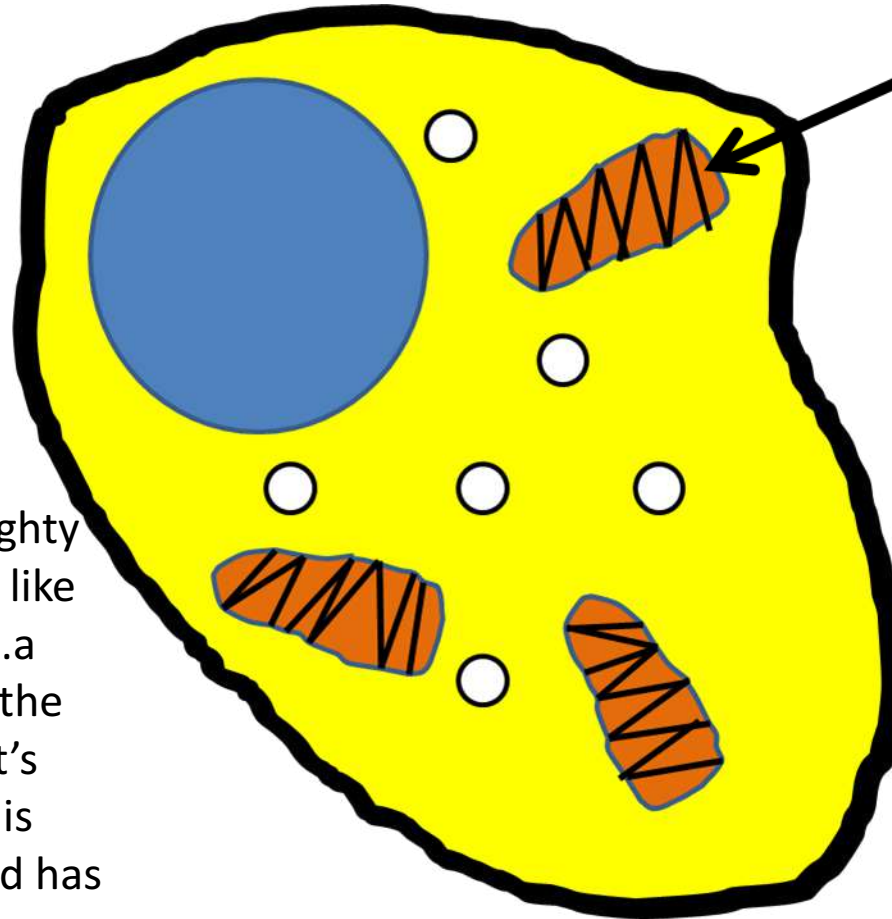

mitochondria

Converts energy for the cell

cell membrane

Holds the cell's shape and allows some substances to pass through

The black line that goes all around the outside of the cell represents the cell membrane. It lets bad stuff out and good stuff in!

nucleus

Controls the functions
of the cell

The big blue circle represents the nucleus. It is the boss...it is packed with information about what type of cell it is and what it needs to do to survive. It's like the brain, or the control center, or the coach, or the teacher!

mitochondria

Converts energy for the cell

Mitochondria...mighty mitochondria...it's like an energy source...a battery that gives the cell energy to do it's job! That's why it is colored orange and has what looks like a lightening bolt on it! Energy!!!

vacuoles

Stores nutrients,
water, or waste

The little white circles represent the vacuoles...they work like a water bottle carrying water or waste or nutrients.

Seven parts of a plant cell that
you need to know