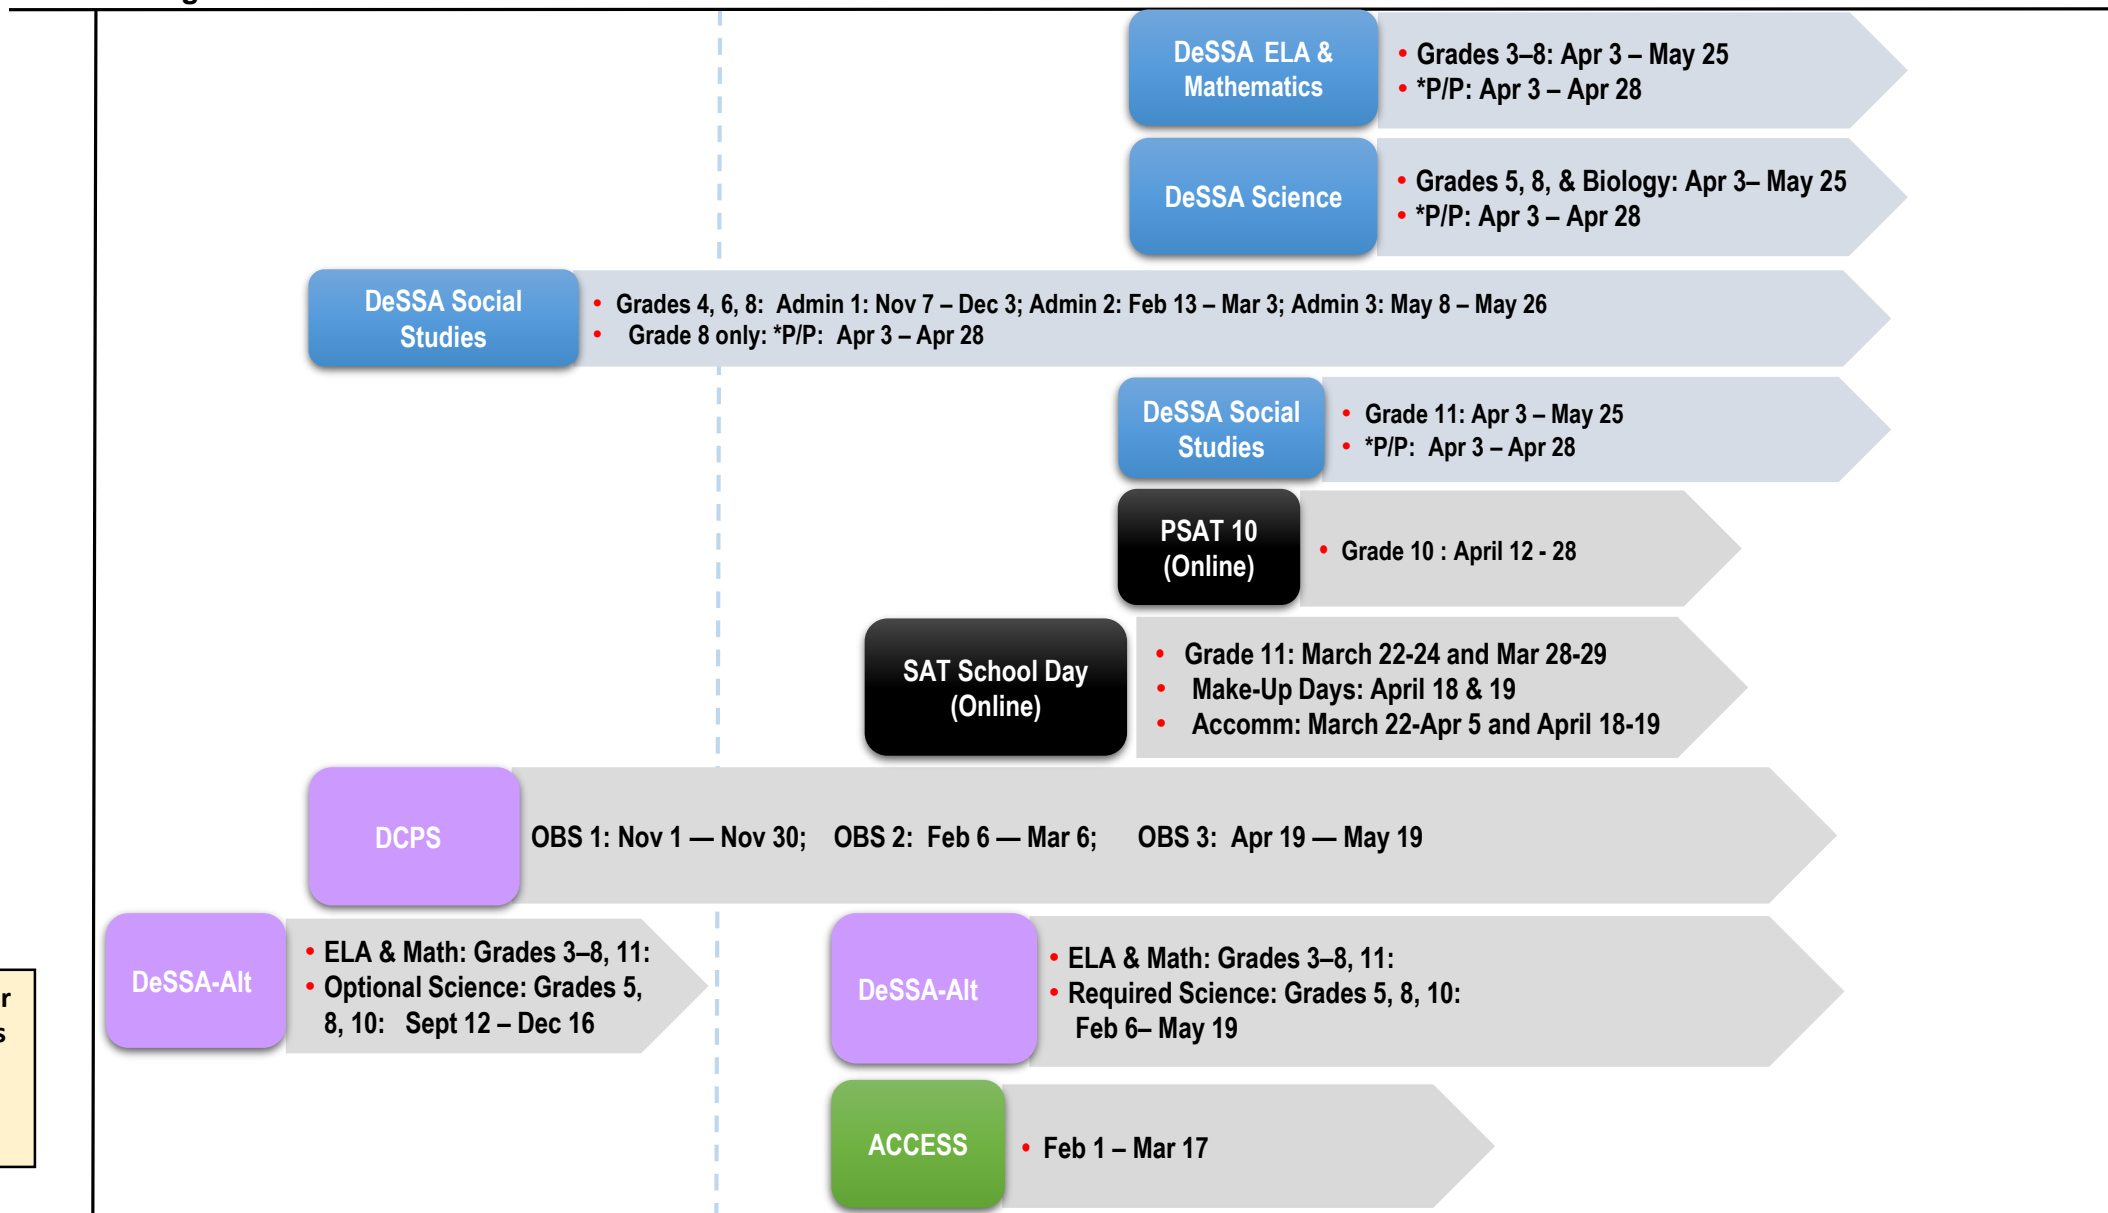

Delaware System of Student Assessments (DeSSA): 2022-2023 Calendar
State Mandated Testing

August 2022

January 2023

June 2023

Optional: Smarter Interim and Tools for Teachers
August 2022-July 30, 2023