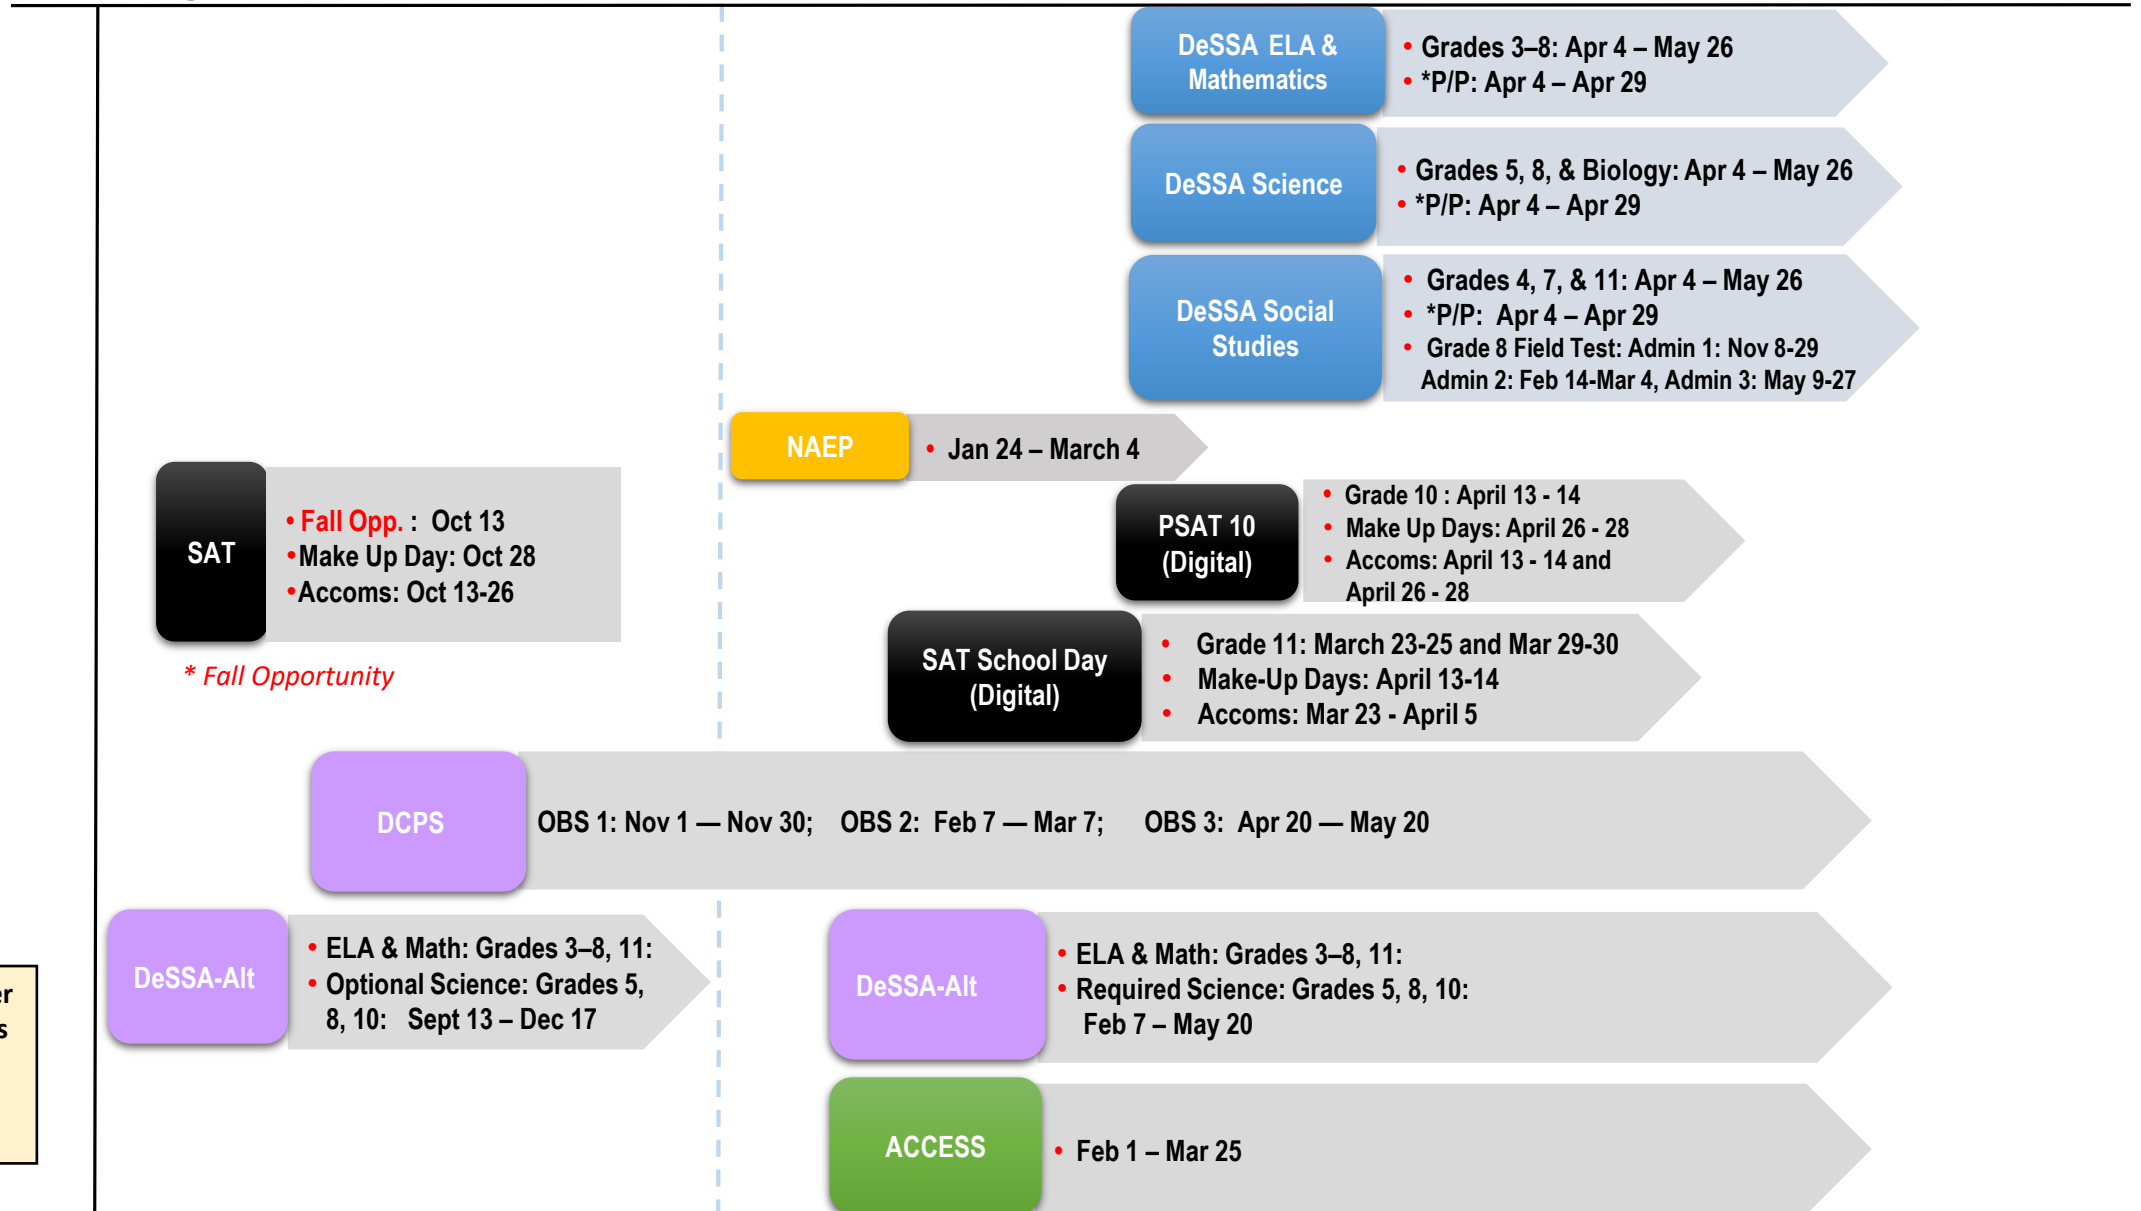

Delaware System of Student Assessments (DeSSA): 2021-2022 Calendar
State Mandated Testing

August 2021

January 2022

June 2022

Optional: Smarter Interim and Tools for Teachers
August 2021-July 30, 2022