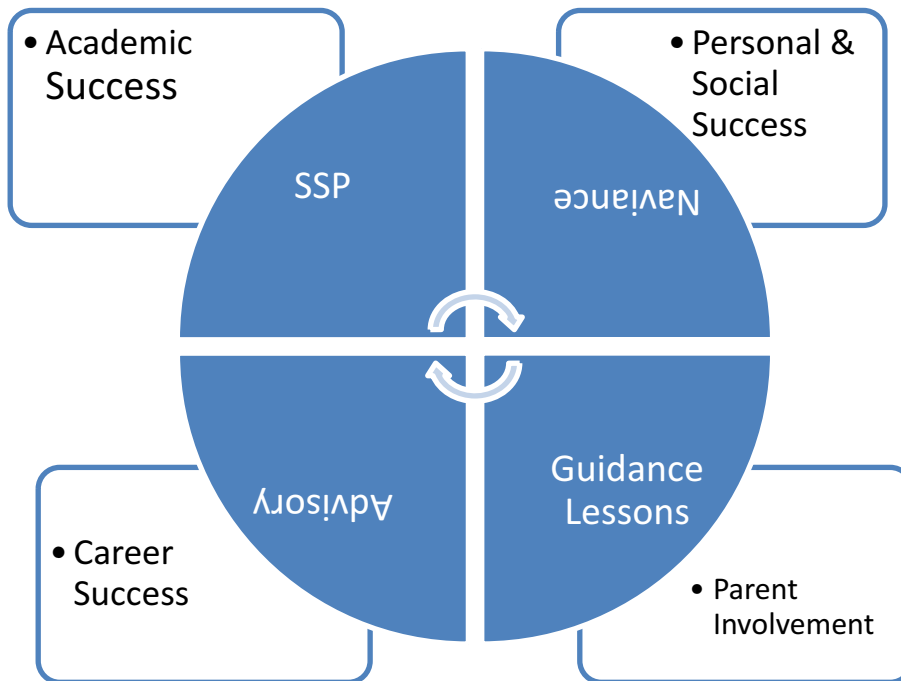

Waterbury Public School
Student Success Plan Framework

Presented By:

Denise Derenches

Special Education Supervisor

Pamela Belury

SSP Coordinator Middle School

Andie McGrath

SSP Coordinator High School