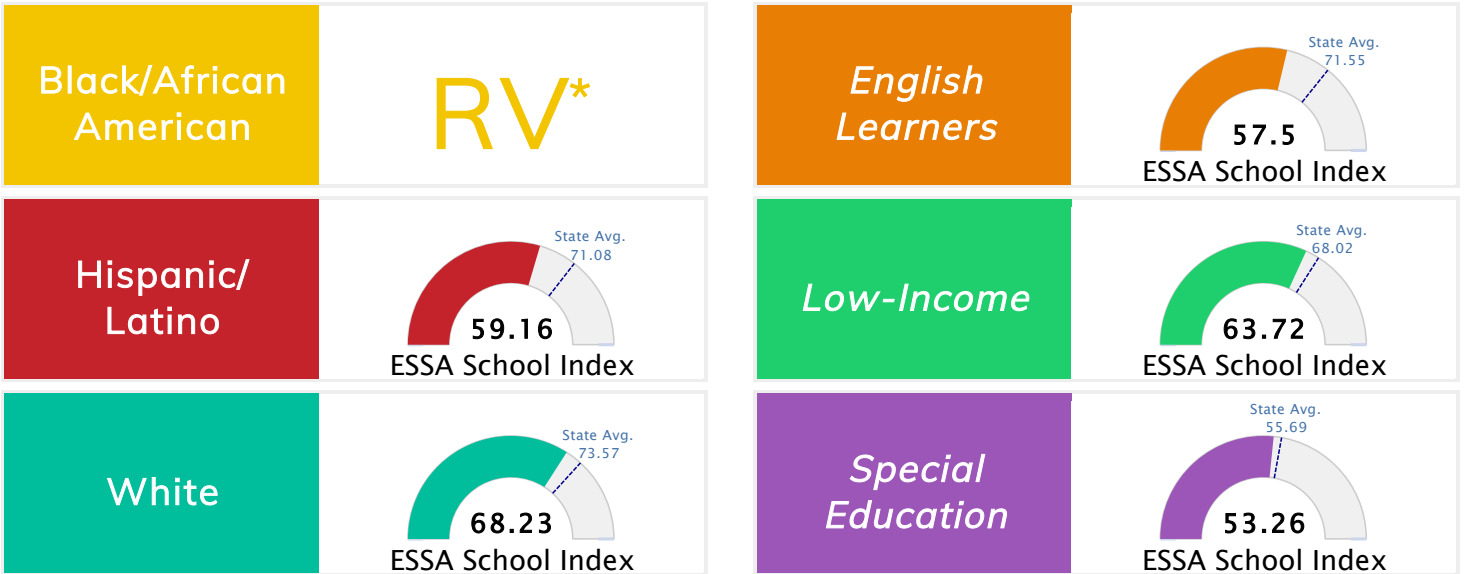

School Performance on the ESSA School Index Score (Federal Accountability)

All Students

ESSA School Index

Graph represents where scores fall in comparison to state averages. For more information about the Every Student Succeeds Act and the ESSA School Index, visit arkansased.gov.

Note: Full color represents score

*RV = Restricted Value for sub-pops size < 10

Prepared by the Arkansas Department of Education