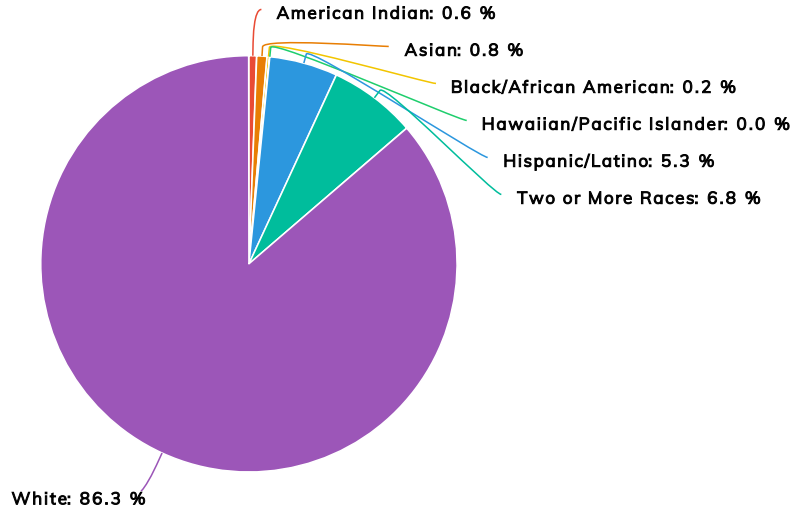

Statistics

College Going Rate	N/A	English Learners	3 %
District Per Pupil Expenditures	$9,520.30	Low Income	64 %
Graduation Rate	N/A	Average Years Teaching Experience	13.66
Student to Teacher Ratio	11 : 1	Students Eligible to Receive Special Education	18 %
Average Class Size	16		

Race/Ethnicity