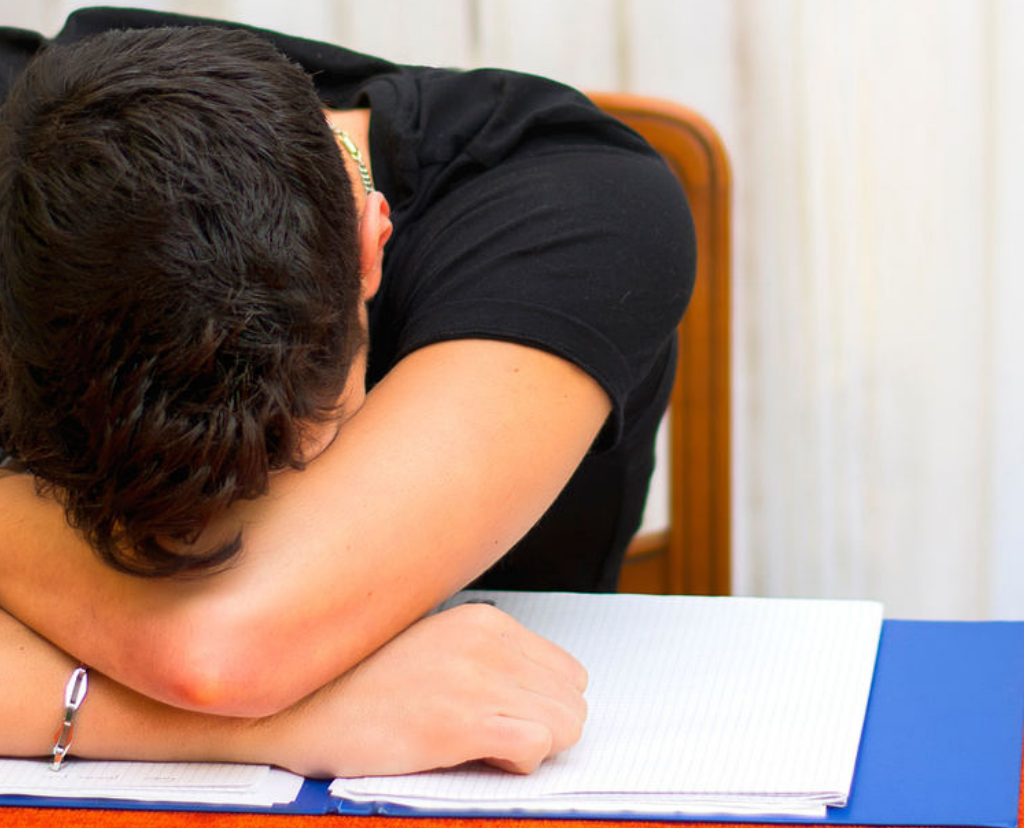

DESPONDENT

VIDEO LINK

WORKSHEET LINK