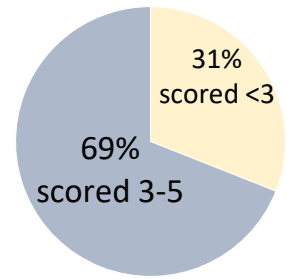

NATIONAL MERIT: Class of 2022

17 Letters of Commendation

FUTURE PLANS: Class of 2021

- 79.6% Four Year Colleges & Universities
- 7.4% Two Year Colleges
- 0.0% Career Education
- 1.9% Military
- 6.8% Employment
- 1.5% Transition Academies
- 0.6% College Preparatory Schools
- 1.5% Gap Year

ADVANCED PLACEMENT COURSES & EXAMS

Simsbury High School offers students 28 Advanced Placement (AP) courses. Of the 449 students who took 964 AP exams, 69% of the scores were 3 or higher.

SCORE DISTRIBUTION