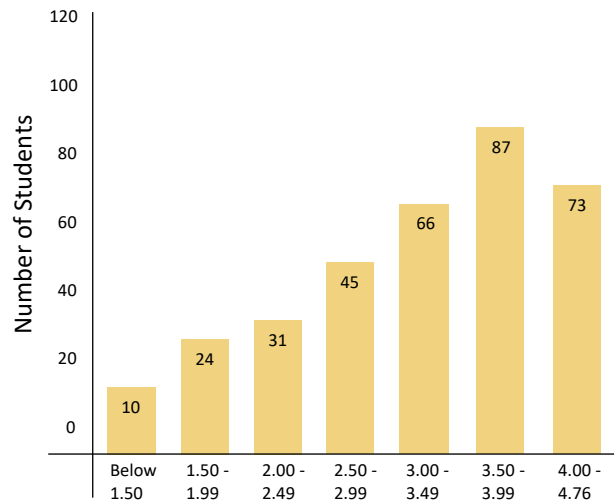

COURSE LEVELS

POINTVALUE

	A	B	C	D
Advanced Placement	4.67	3.67	2.67	1.67
Level I - Honors	4.50	3.50	2.50	1.50
Level II - Competitive College Prep	4.0	3.0	2.0	1.0
Level III - College Prep	3.67	2.67	1.67	0.67

GRADING SYSTEM

A	B	C	D	F
90 - 100	80 - 89	70 - 79	60 - 69	Below 60

PROFILE FOR THE CLASS OF 2022

Class Size 347

Weighted Grade Point Average: * 0 - 4.76

*Based on 2020/2021 School Year

GRADUATION REQUIREMENT