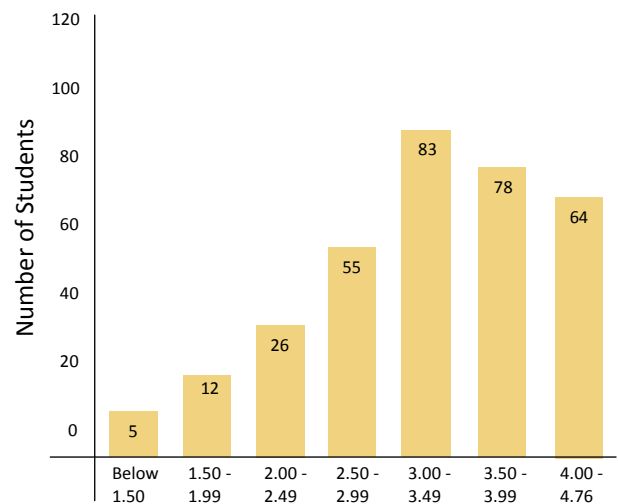

COURSE LEVELS

POINT VALUE

	A	B	C	D
Advanced Placement	4.67	3.67	2.67	1.67
Level I - Honors	4.50	3.50	2.50	1.50
Level II - Competitive College Prep	4.0	3.0	2.0	1.0
Level III - College Prep	3.67	2.67	1.67	0.67

GRADING SYSTEM

A	B	C	D	F
90 - 100	80 - 89	70 - 79	60 - 69	Below 60

PROFILE FOR THE CLASS OF 2021

Class Size 323

Weighted Grade Point Average: 0 - 4.76

GRADUATION REQUIREMENT

4.0	English
4.0	Math
3.0	Science
3.5	Social Studies
2.0	World Language
2.0	Fine/Applied Arts
1.0	Physical Education
.5	Health Education
.25	Financial Literacy
4.75	Additional Courses
25	Total Credits