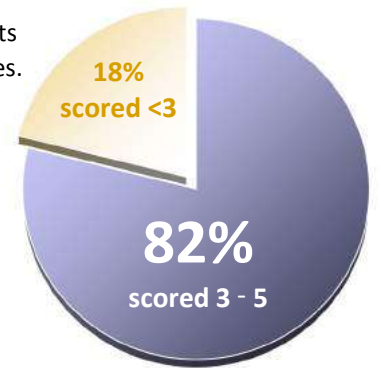

COVID-19 STATEMENT

Simsbury High School was closed in mid-March due to the health crisis. During the next three months, students were engaged in rigorous remote learning, with an option to take a Pass or a letter grade for the fourth quarter. A Pass was not included in the calculation of the final course grade.

NATIONAL MERIT: Class of 2021

9 Letters of Commendation

FUTURE PLANS: Class of 2020

- 82% Four Year Colleges & Universities
- 6.4% Two Year Colleges
- 0.6% Career Education
- 1.4% Military
- 4.4% Employment
- 1.9% Transition Academies
- 0.3% College Preparatory Schools
- 2.2% Gap Year

ADVANCED PLACEMENT COURSES & EXAMS

Simsbury High School offers students 28 Advanced Placement (AP) courses. Of the 439 students who took 894 AP exams, 82% of the scores were 3 or higher.

SCORE DISTRIBUTION