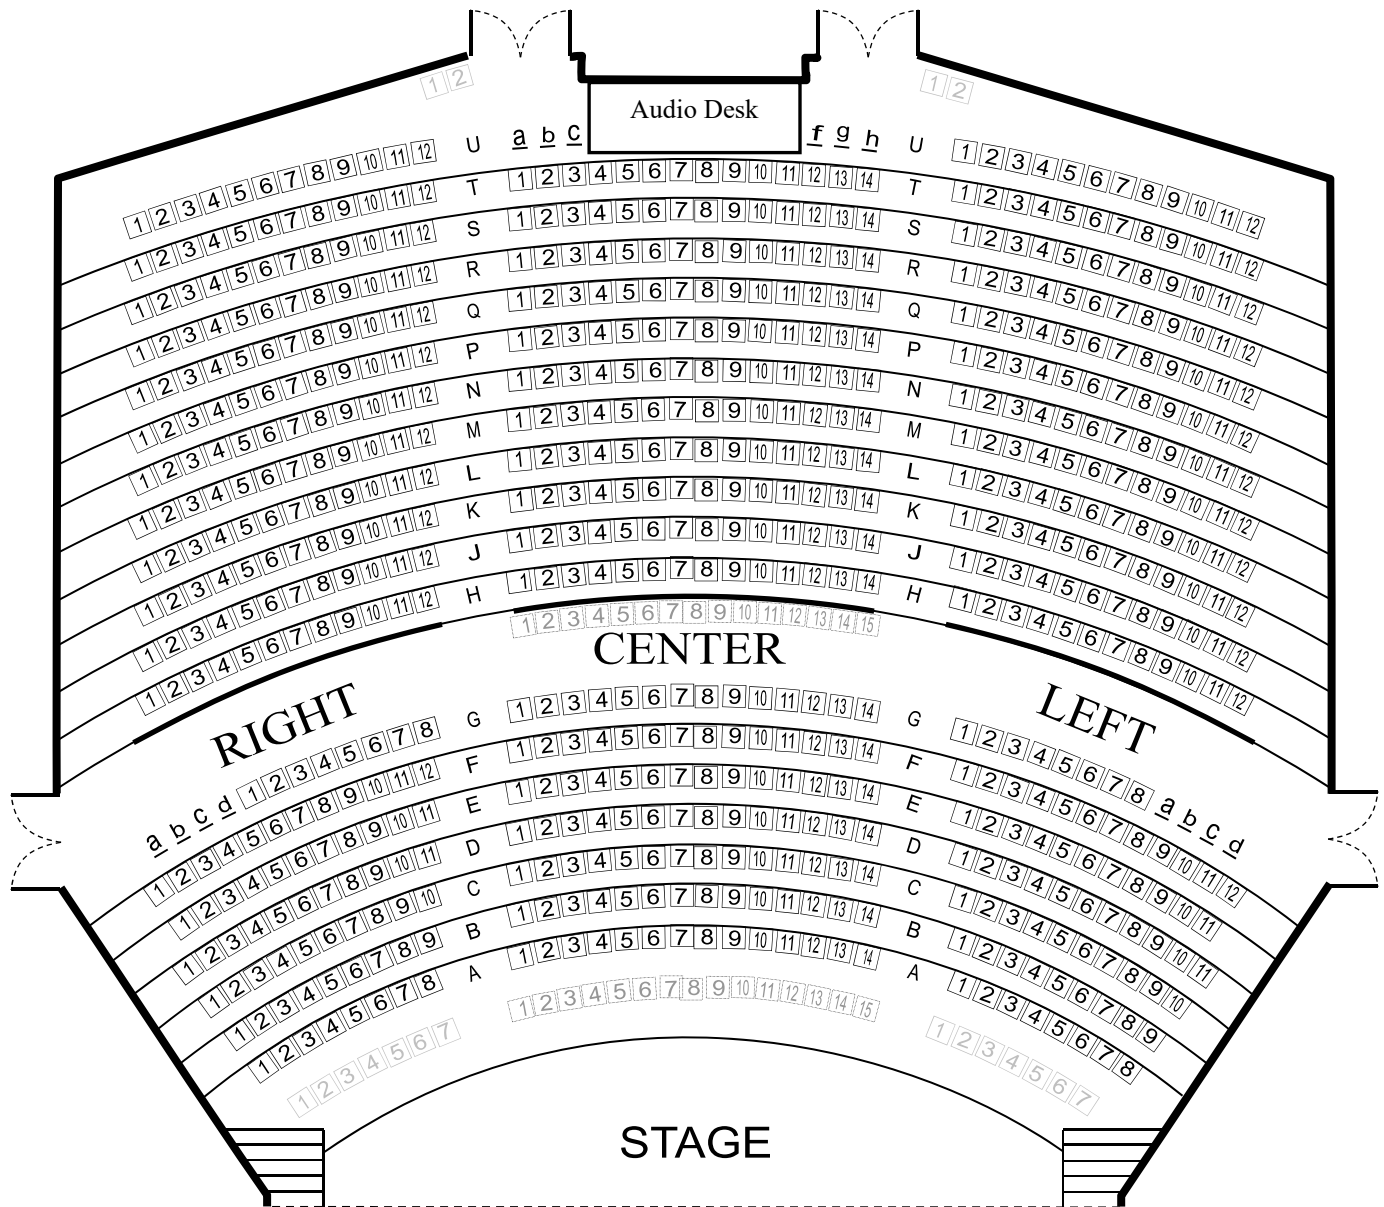

Liberty Performing Arts Theatre

LPAT.org • 1600 S Withers Rd, Liberty, MO 64068 • 816-439-4373

Seating Chart

Upper Right		Upper Center		Upper Left		TOTAL UPPER		
144	Permanent Seats	154	Permanent Seats	144	Permanent Seats	442	Permanent Seats	
0	Wheelchair Spaces	6	Wheelchair Spaces	0	Wheelchair Spaces	6	Wheelchair Spaces	
2	Fillable Spaces	15	Fillable Spaces	2	Fillable Spaces	19	Fillable Spaces	
Lower Right		Lower Center		Lower Left		TOTAL LOWER		
69	Permanent Seats	98	Permanent Seats	69	Permanent Seats	236	Permanent Seats	
4	Wheelchair Spaces	0	Wheelchair Spaces	4	Wheelchair Spaces	8	Wheelchair Spaces	
7	Fillable Spaces	15	Fillable Spaces	7	Fillable Spaces	29	Fillable Spaces	
TOTAL RIGHT		TOTAL CENTER		TOTAL LEFT		TOTAL		
213	Permanent Seats	252	Permanent Seats	213	Permanent Seats	678	Permanent Seats	
4	Wheelchair Spaces	6	Wheelchair Spaces	4	Wheelchair Spaces	14	Wheelchair Spaces	
9	Fillable Spaces	30	Fillable Spaces	9	Fillable Spaces	48	Fillable Spaces	
							740	Max Capacity