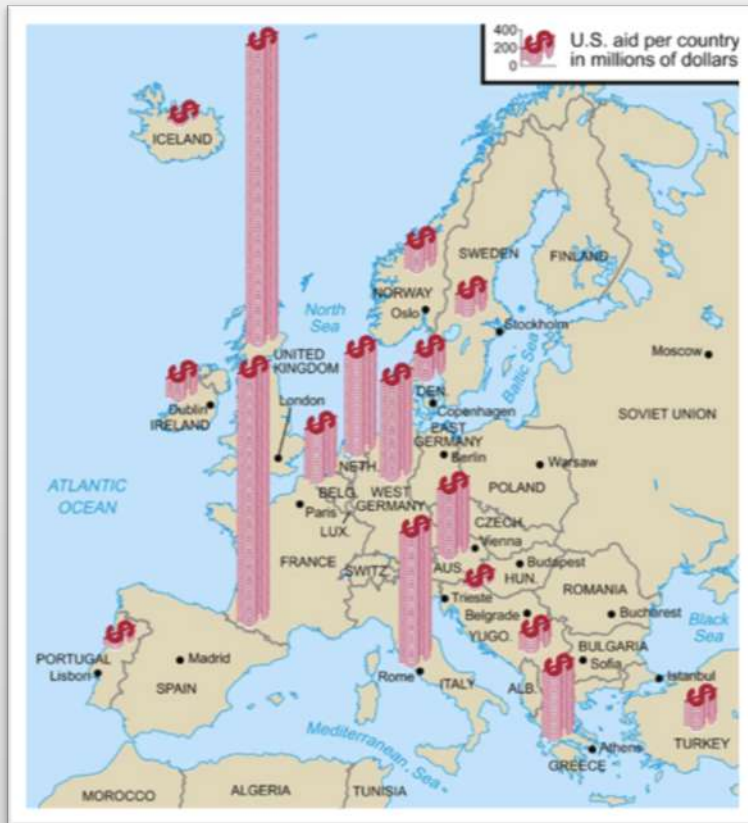

The Origins of the Cold War

The Iron Curtain

Winston Churchill gave the Iron Curtain speech in 1946

Map of the Iron Curtain

The Truman Doctrine, 1947

President Truman outlined the Truman Doctrine to a joint session of Congress in March of 1947

The Marshall Plan, 1947

A map showing how the plan's \$20B was distributed by country

Photo shows a delivery of wheat from the U.S. being unloaded in Rotterdam, Netherlands

NATO Treaty, 1949. Warsaw Pact, 1955.

Central Historical Question

Who started the Cold War?