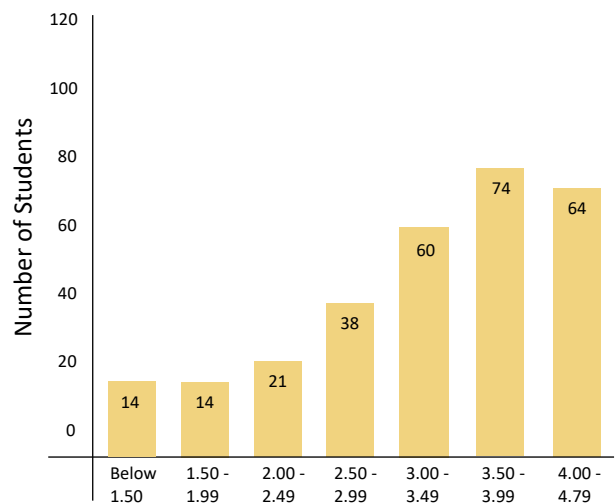

**COURSE LEVELS**

**POINT VALUE**

	A	B	C	D
Advanced Placement	4.67	3.67	2.67	1.67
Level I - Honors	4.50	3.50	2.50	1.50
Level II - Competitive College Prep	4.0	3.0	2.0	1.0
Level III - College Prep	3.67	2.67	1.67	0.67

**GRADING SYSTEM**

A	B	C	D	F
90 - 100	80 - 89	70 - 79	60 - 69	Below 60

**PROFILE FOR THE CLASS OF 2023**

Class Size 285

Weighted Grade Point Average: \* 0 - 4.79

\*Based on 2021/2022 School Year

**GRADUATION REQUIREMENT**