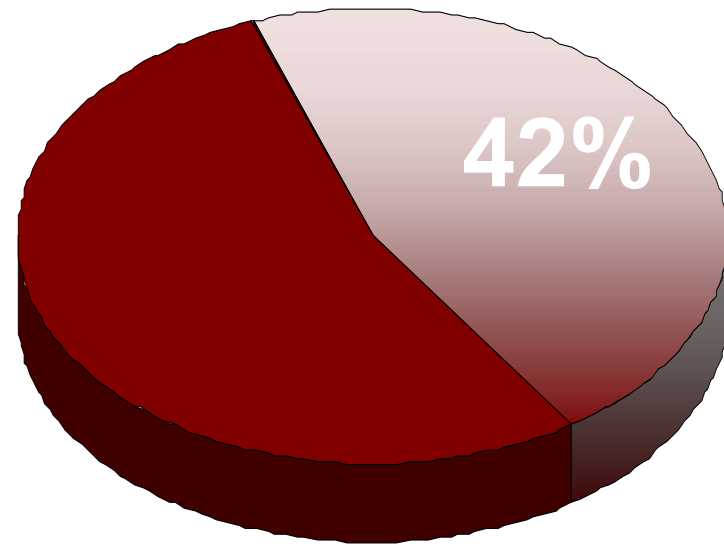

**Within Two Years
of High School
Graduation**