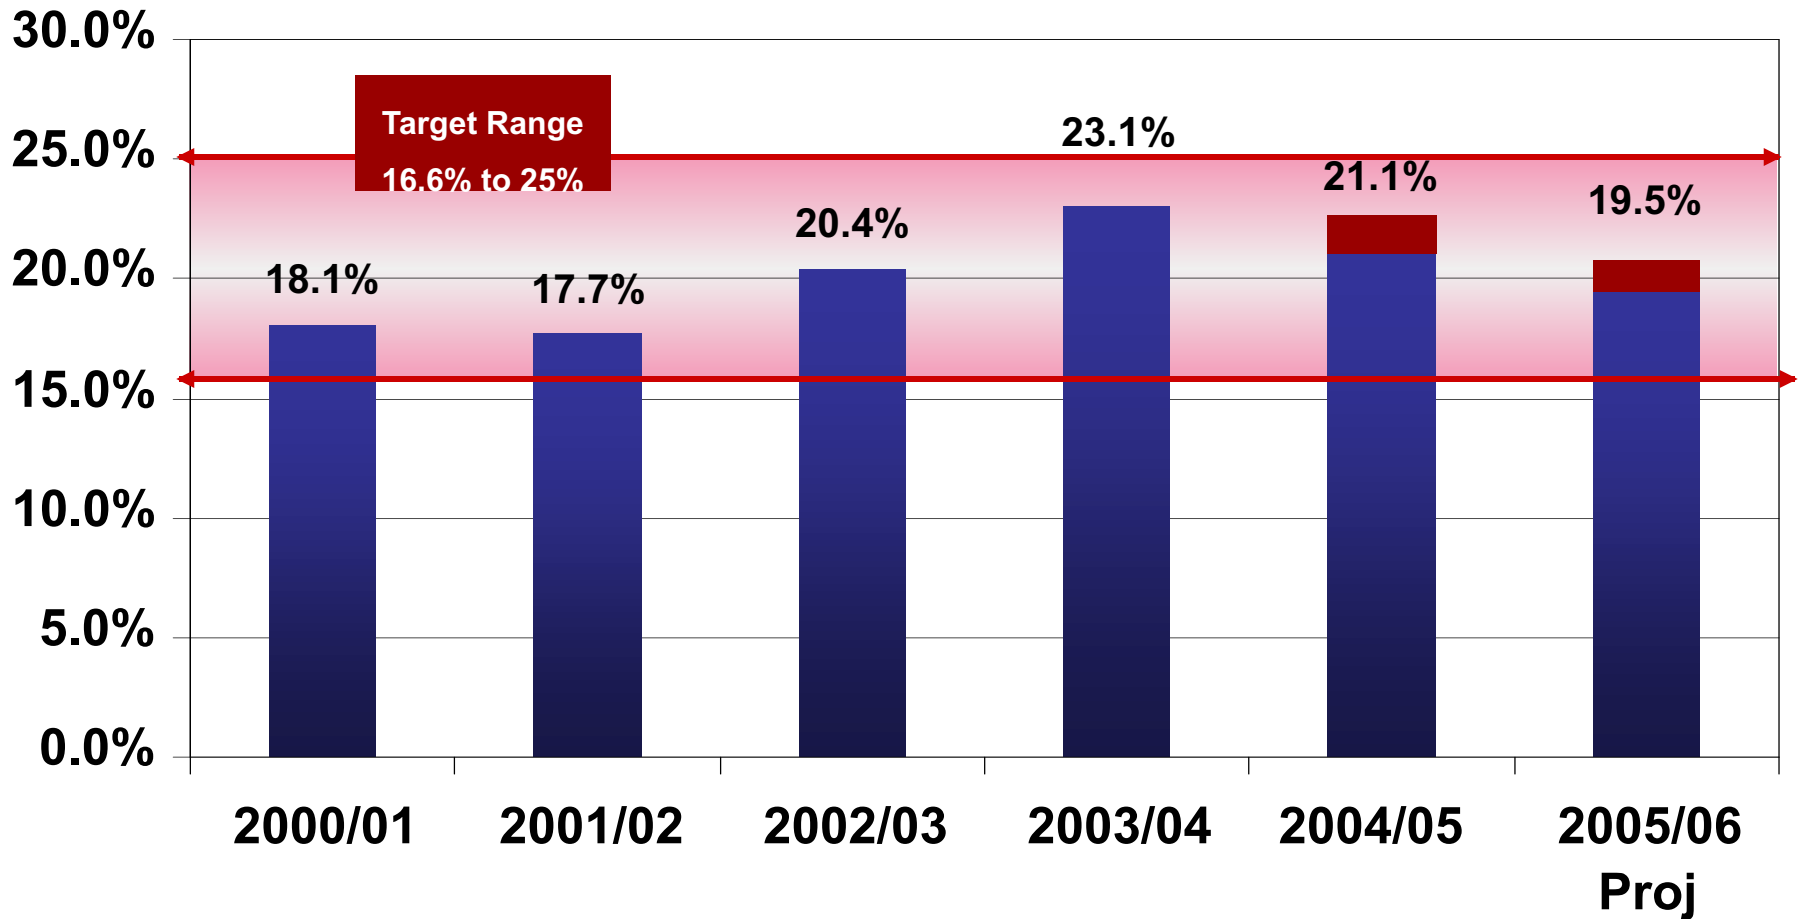

Operating Fund Reserve Analysis