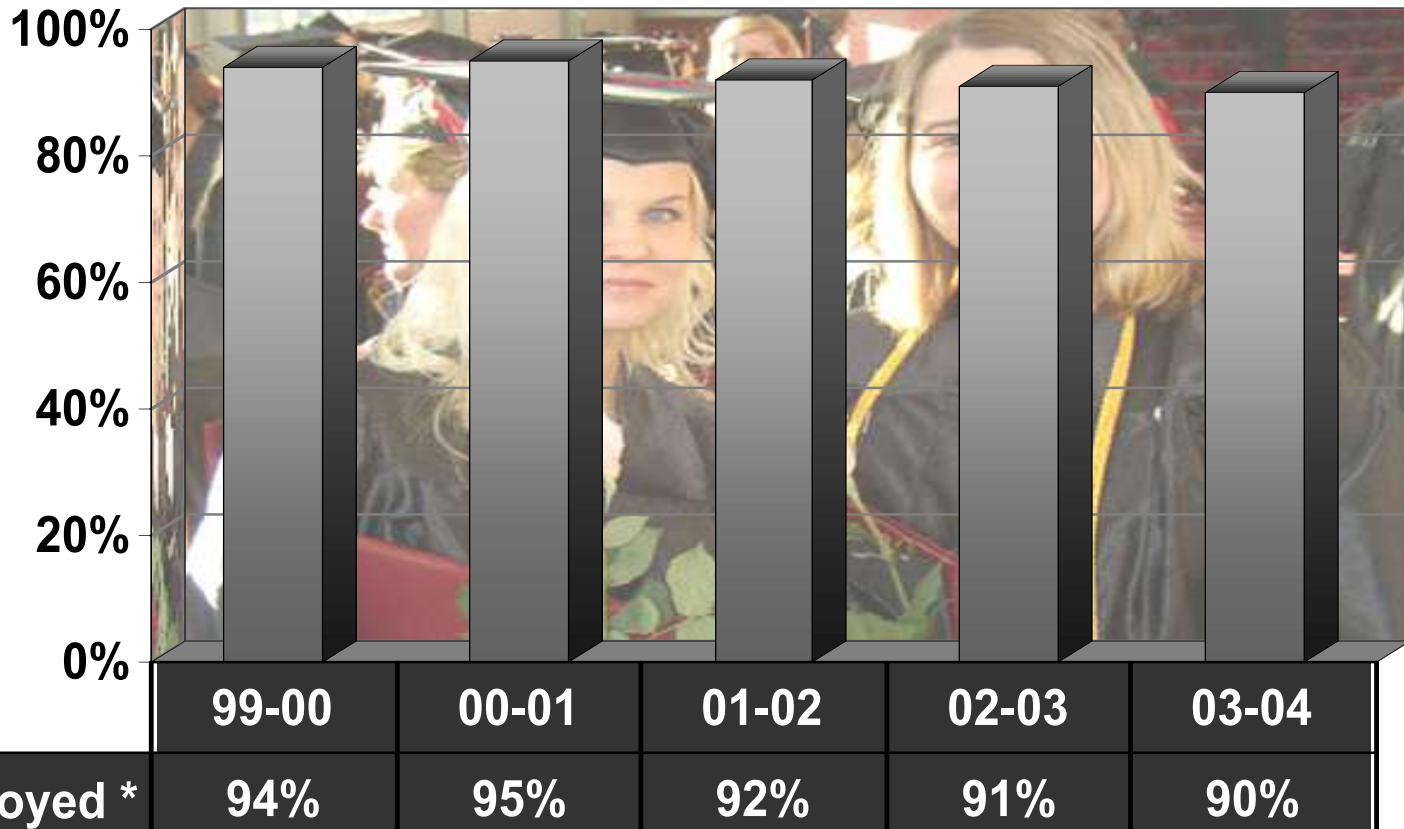

Graduate Placement Rate