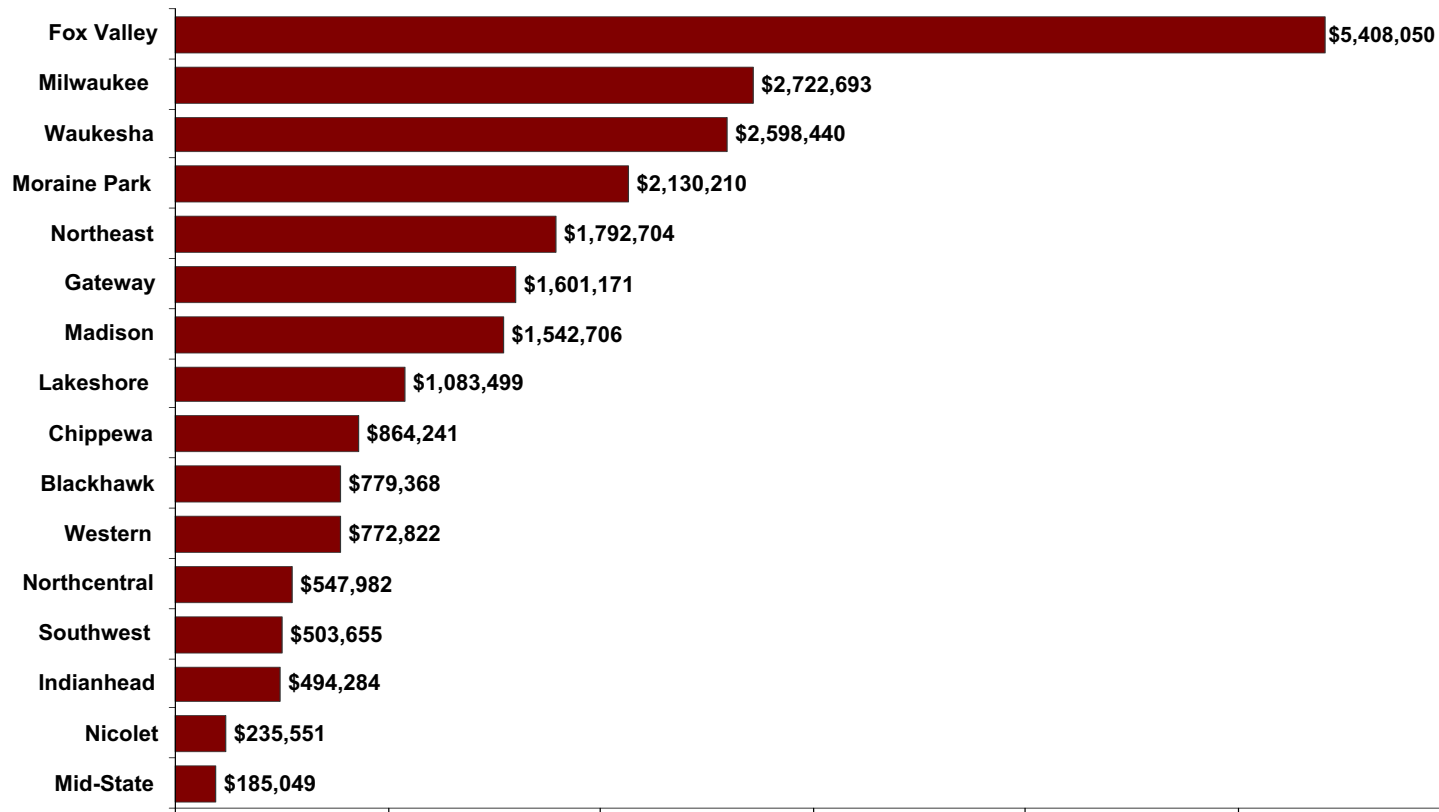

Wisconsin's Leading Technical College Provider of Employer Services