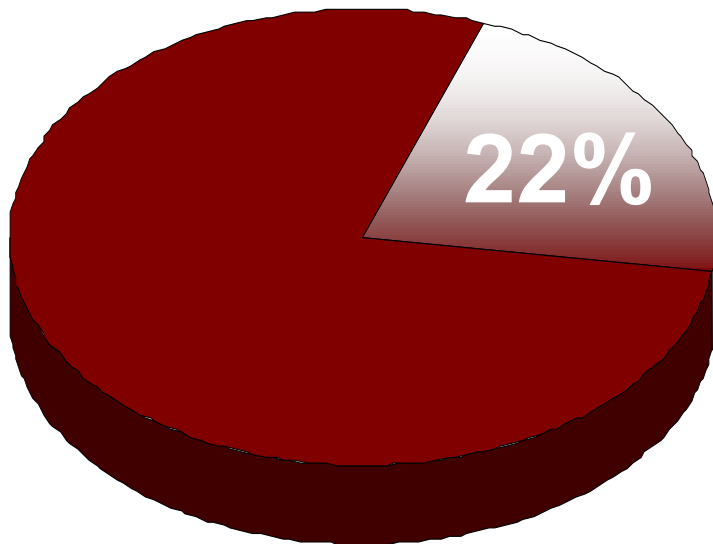

High School Graduates Attending

**Each September
following High School
Graduation**