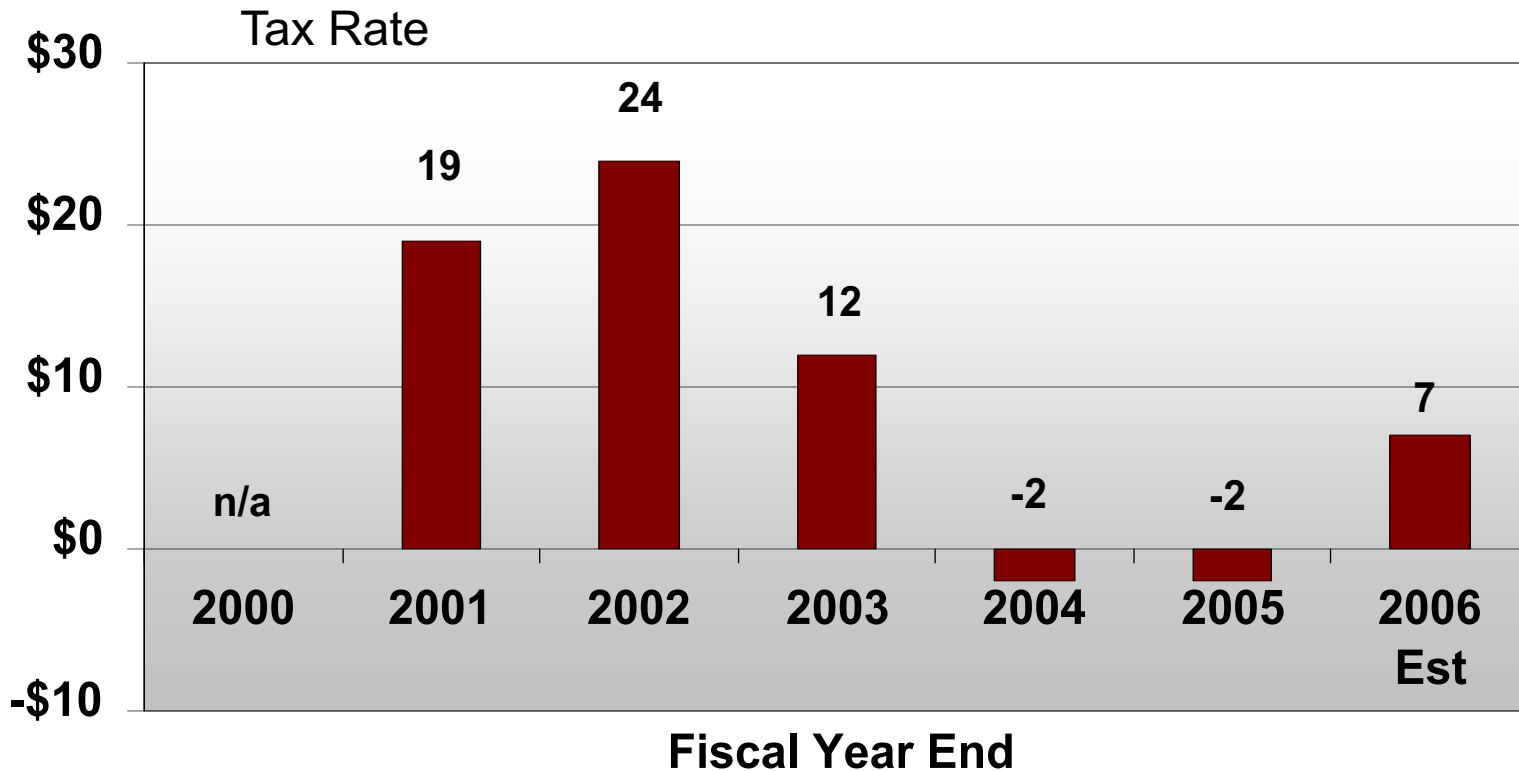

Perspective on Technical College Taxes

Other Property Taxes 93%

Technical College Taxes 7%

Impact on District Taxpayers

Year to Year Change in College Tax

(On a typical home valued at \$185,000 in 2000 increasing to \$231,591 in 2006)