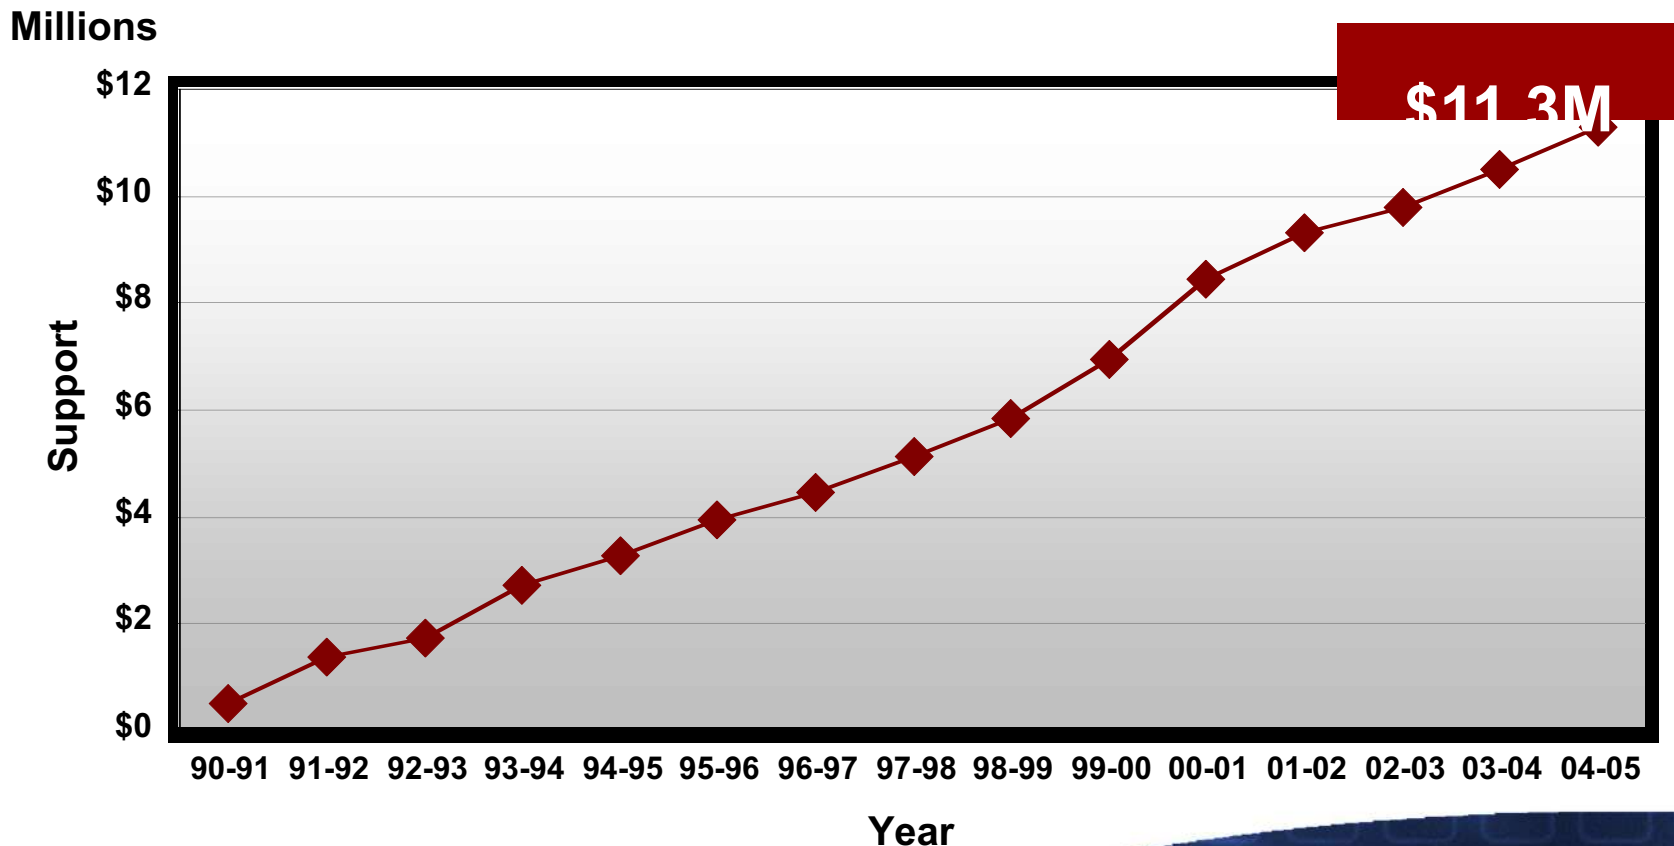

Private Investment in the College

Via the College Foundation

Fiscal Responsibility