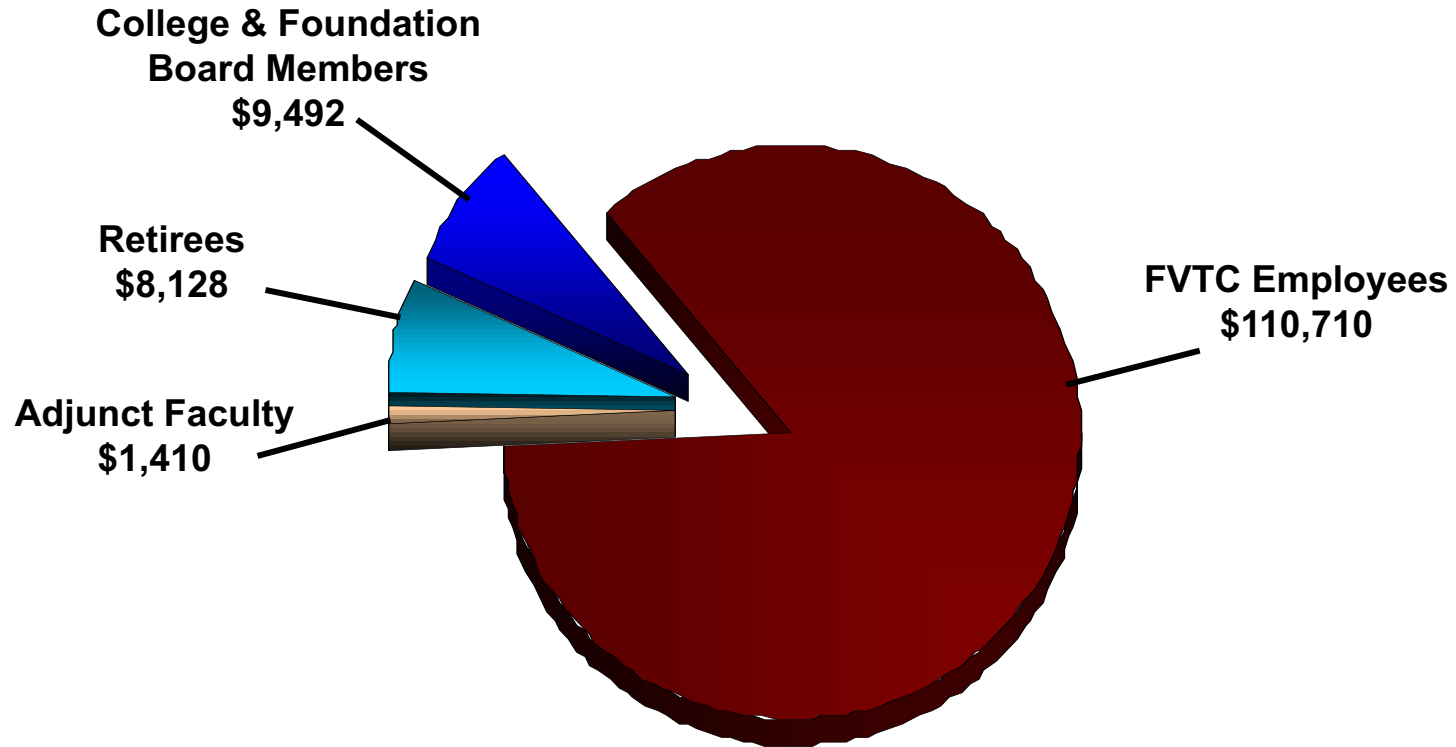

2005 Staff Giving and Leadership Campaign