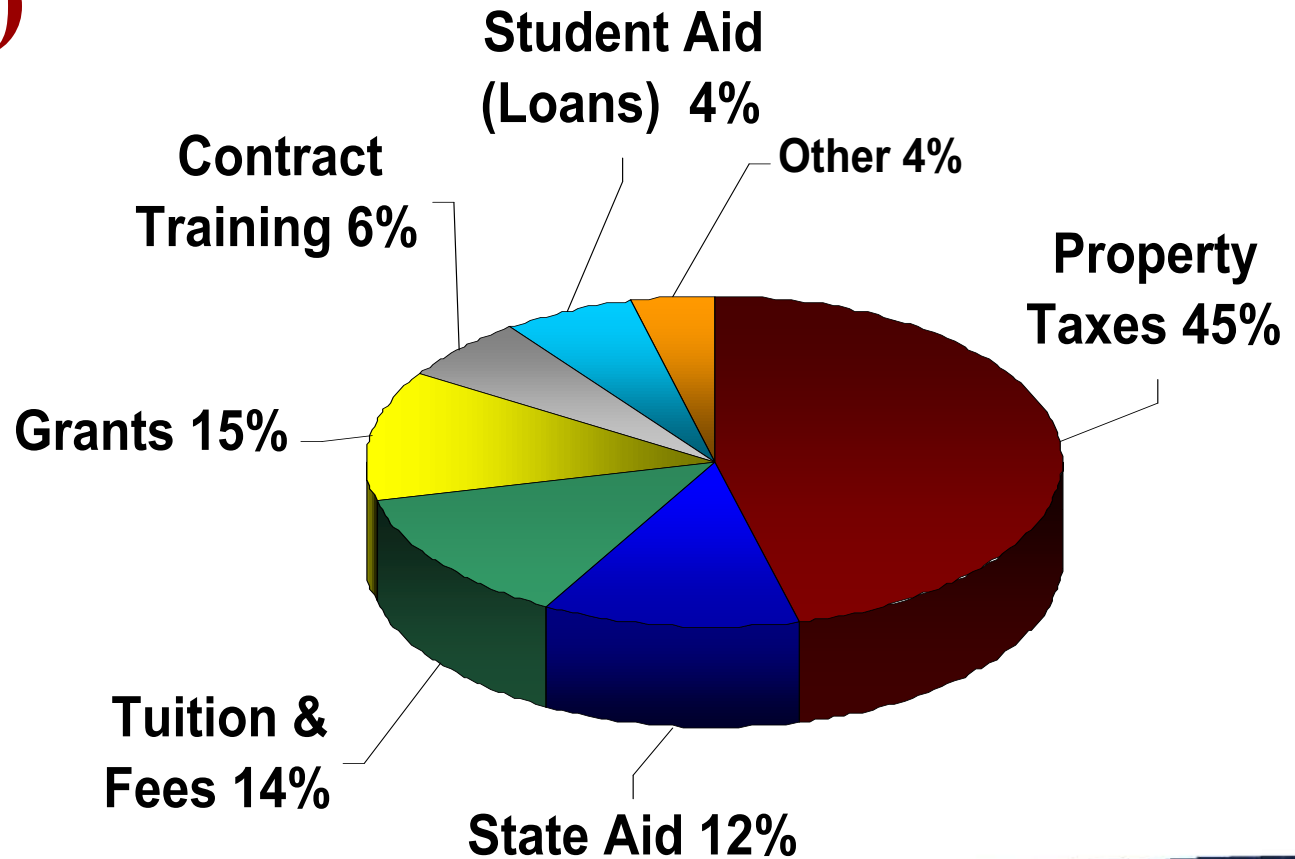

Zouapa Thao, Nursing-Associate Degree Alumnus

Wisconsin's Leading Technical College Provider of Employer Services

Operating Fund Reserve Analysis

Sources of 2005 Revenue (\$100M)

State Aid Changes Over Time