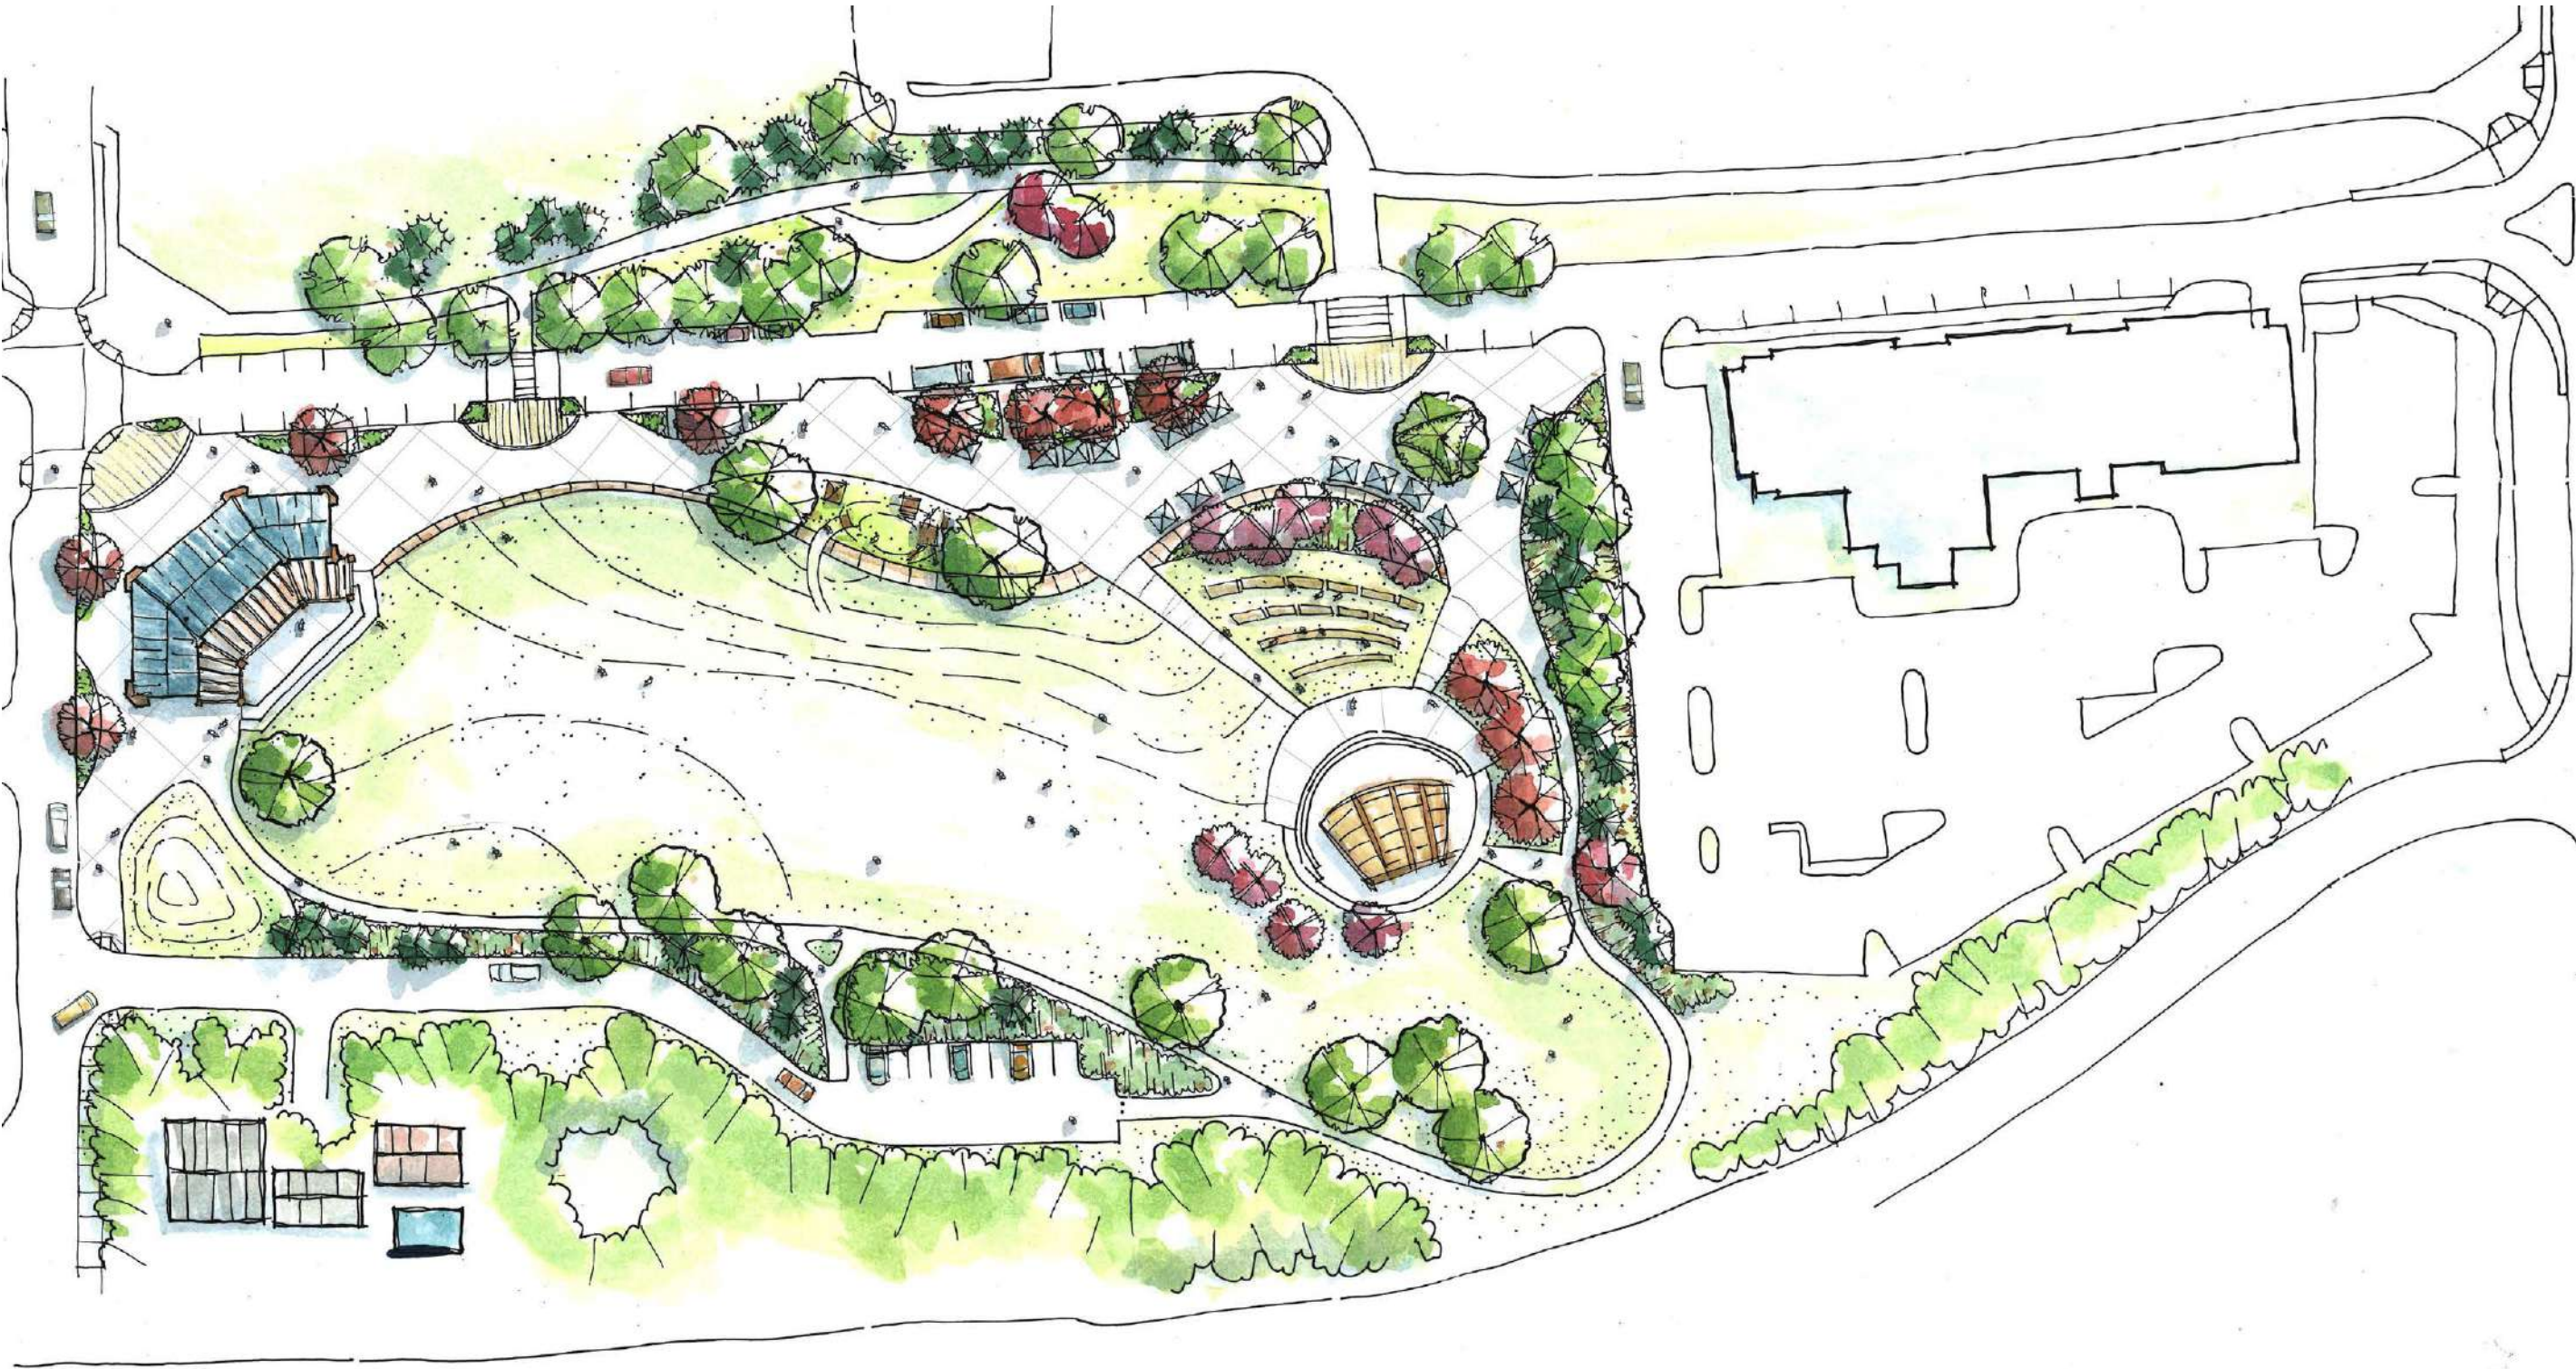

CONCEPT 1 | Sample Conceptual Graphics

HAMMER PARK | conceptual design alternatives