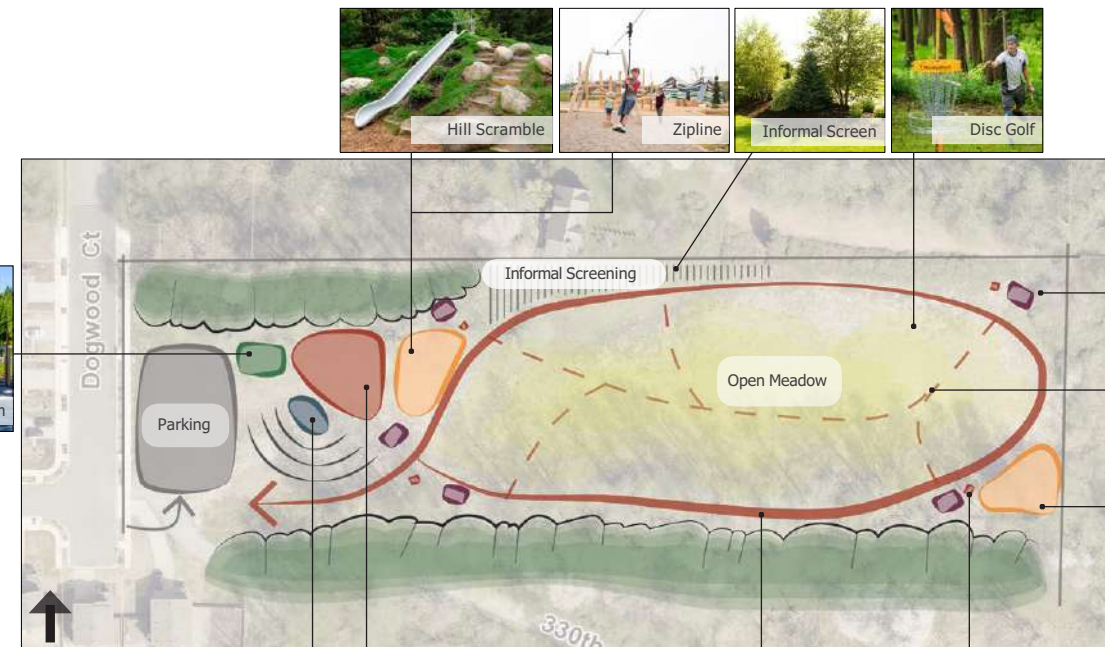

CONCEPT 3 | Summer Camp

A place for active play and exploration

- *Accessible pathway around the park perimeter and meadow area*
- *Fire pit and stage for making s'mores, putting on impromptu plays, or gathering with friends and neighbors*
- *Playground appropriate for younger children and centrally located for easy supervision*
- *Additional play elements such as a hill scramble with climbing rocks and a slide, a free-standing zipline, or an obstacle course to provide opportunities for challenge and adventure*
- *Small, individual picnic shelters with outdoor barbecues located throughout the park*
- *Informal disc golf practice targets (2-3 total) throughout the meadow area*
- *Open meadow with informal mowed pathways that could be static or changed with each mowing for exploring and enjoying the peace and quiet of nature*
- *Prefabricated restroom located near the parking area and playground*
- *Centralized parking area along the street frontage, sized to meet anticipated parking demand*
- *Informal screening of adjacent residences, which could include a mix of low berms, loose/open plantings, and/or low fencing such as split rail*

Additional Potential Elements
Playground
Measured Running/Walking Circuit

Additional Potential Elements
Dog Off-Leash Area
Playground

Additional Potential Elements
Tree House
Bicycle Pump Track

NEXT STEPS