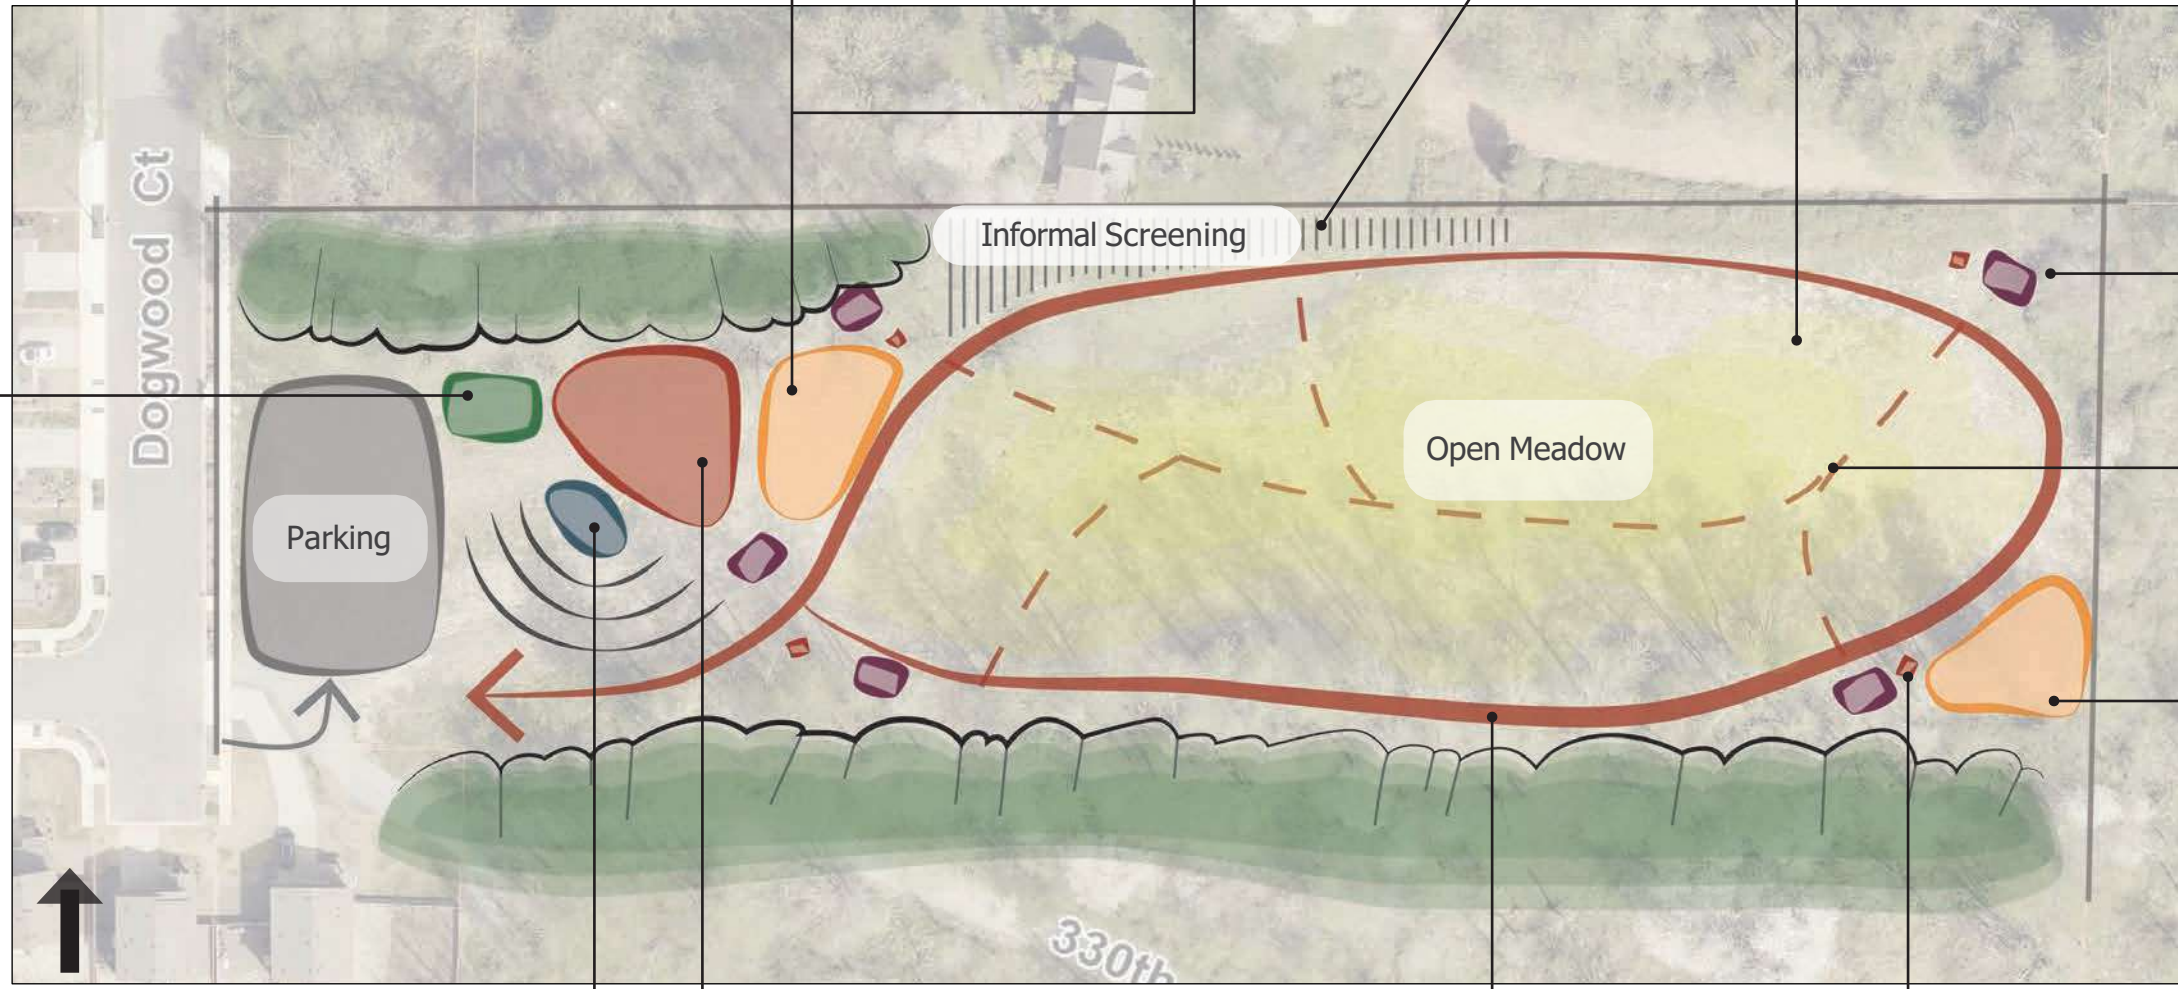

CONCEPT 3 | Summer Camp

A place for active play and exploration

Additional Potential Elements

- Tree House
- Bicycle Pump Track

HAMMER PARK | conceptual design alternatives