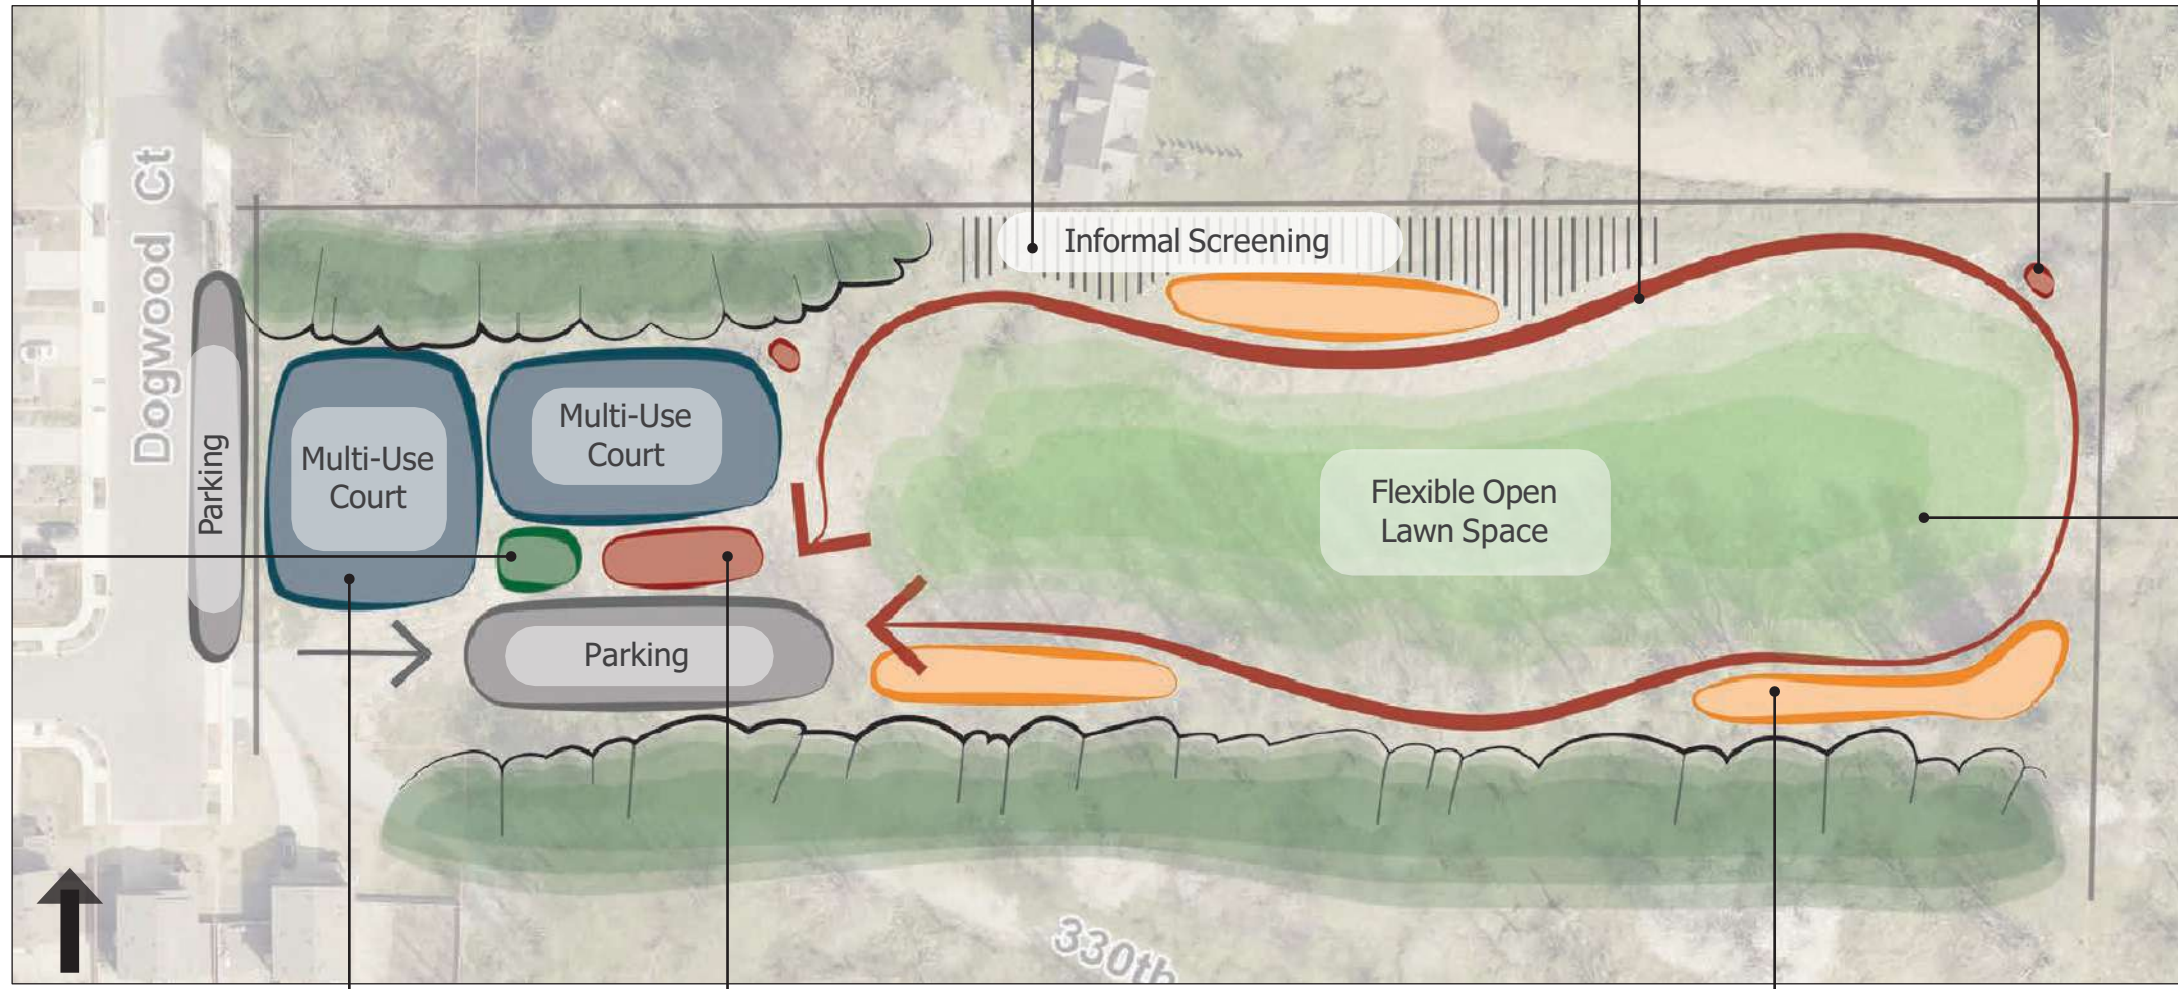

CONCEPT 1 | Sports & Fitness

An active place for people of all ages and abilities

Additional Potential Elements

- Playground
- Measured Running/Walking Circuit

HAMMER PARK | conceptual design alternatives