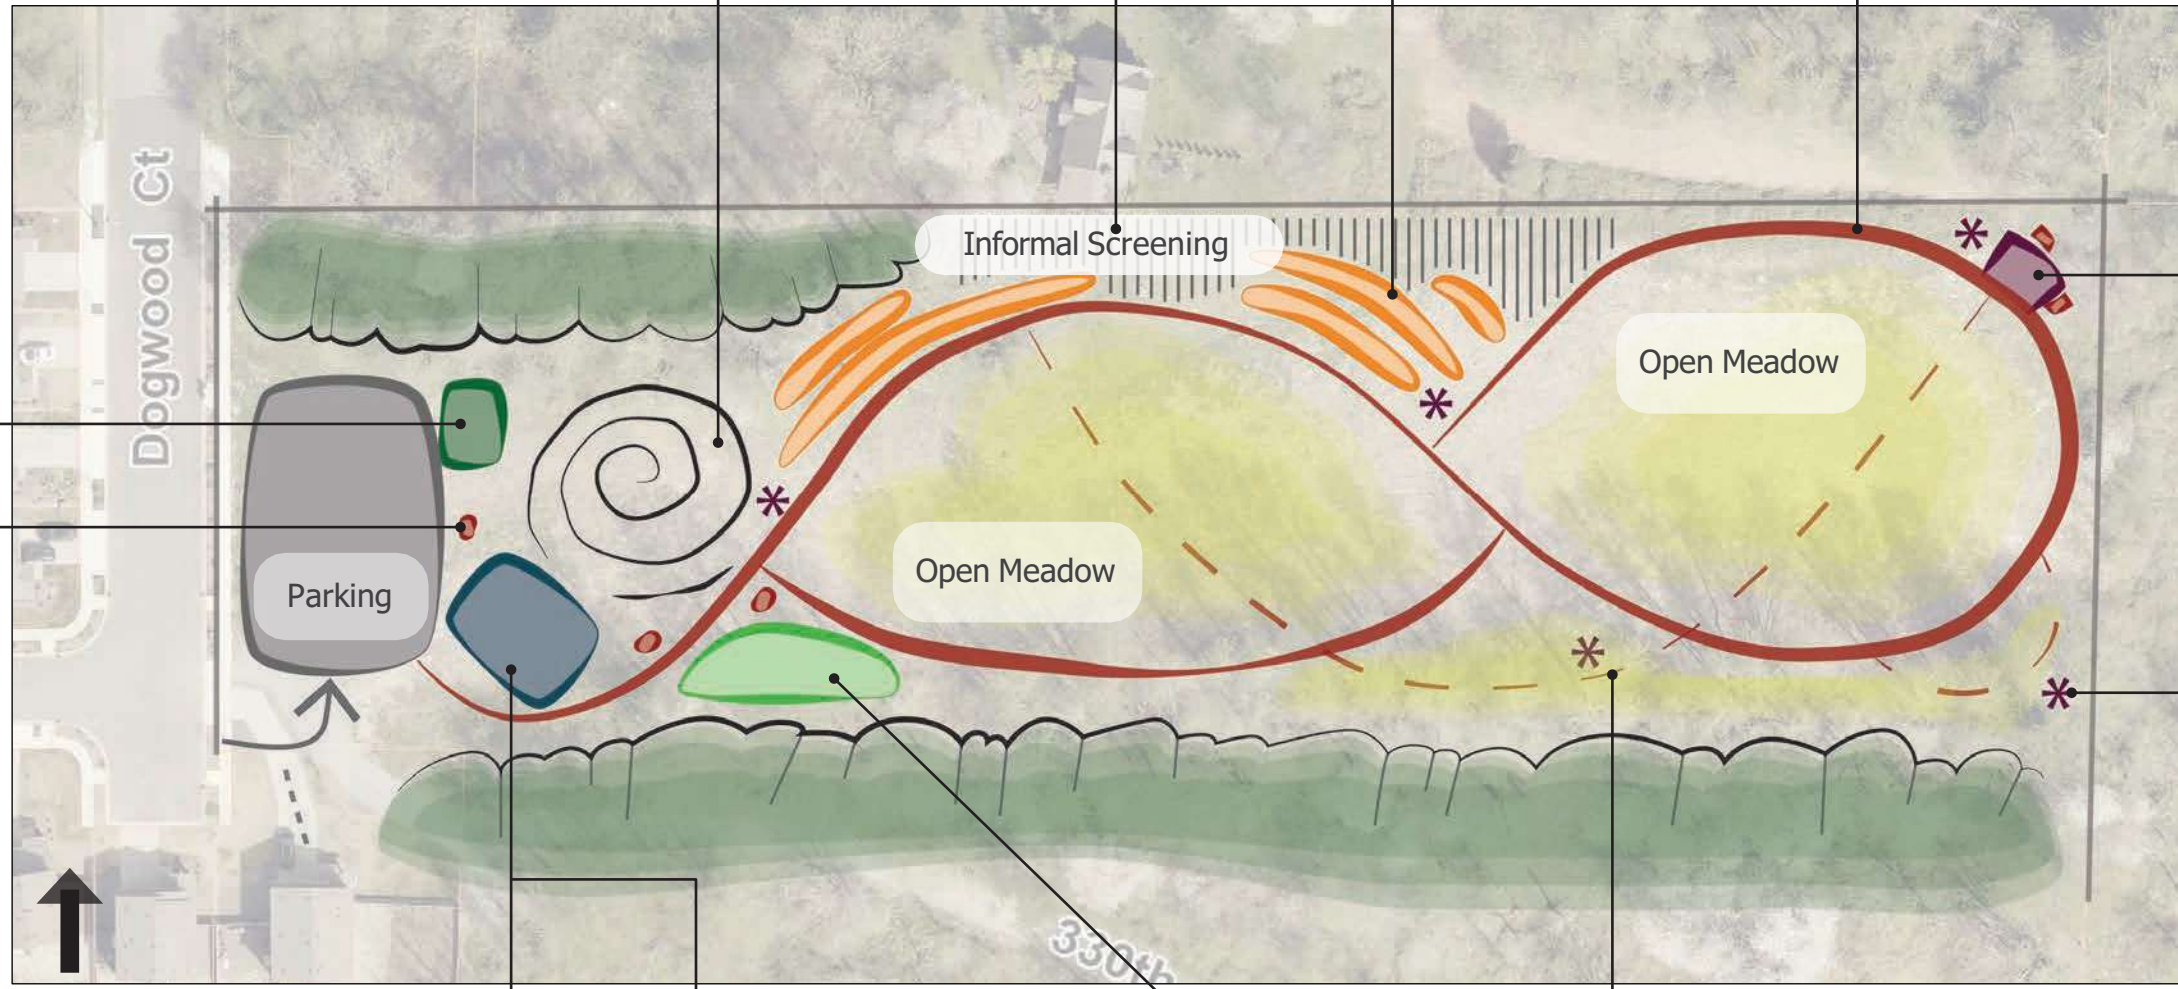

Gathering Space

Informal Screen

Community Garden

Accessible Pathway

Outdoor BBQ

Outdoor Music Instruments