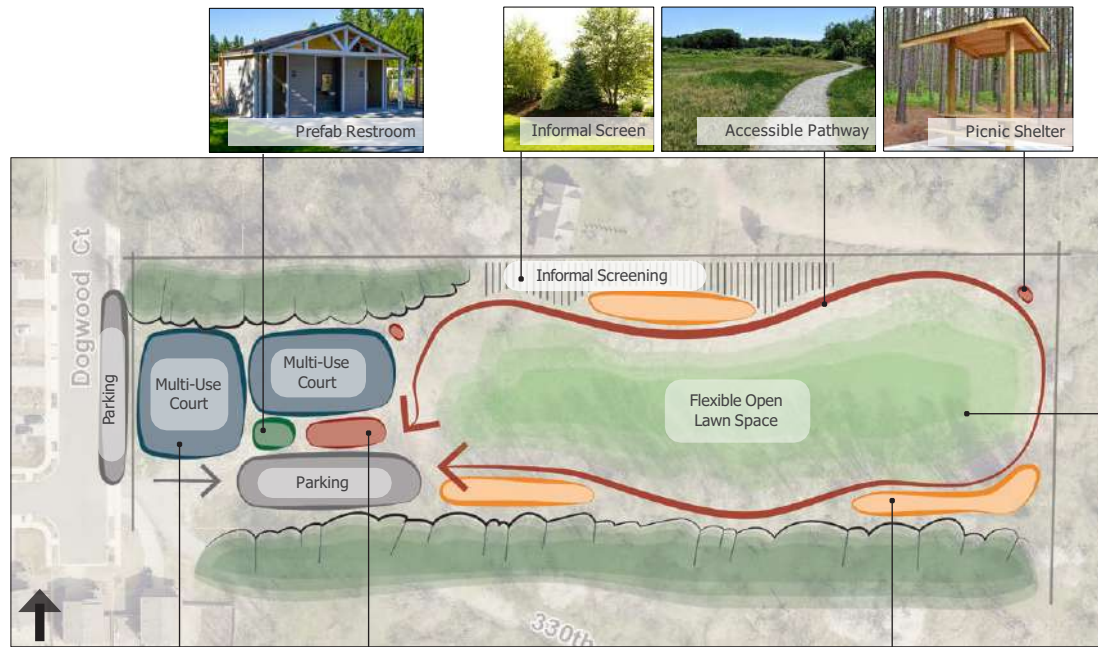

HAMMER PARK | conceptual design alternatives

KPG
JUNE 29, 2021

CONCEPT 3 | Summer Camp

A place for active play and exploration

Additional Potential Elements

- Tree House
- Bicycle Pump Track

HAMMER PARK | conceptual design alternatives

CONCEPT 3 | Summer Camp

A place for active play and exploration

- *Accessible pathway around the park perimeter and meadow area*
- *Fire pit and stage for making s'mores, putting on impromptu plays, or gathering with friends and neighbors*
- *Playground appropriate for younger children and centrally located for easy supervision*
- *Additional play elements such as a hill scramble with climbing rocks and a slide, a free-standing zipline, or an obstacle course to provide opportunities for challenge and adventure*
- *Small, individual picnic shelters with outdoor barbecues located throughout the park*
- *Informal disc golf practice targets (2-3 total) throughout the meadow area*
- *Open meadow with informal mowed pathways that could be static or changed with each mowing for exploring and enjoying the peace and quiet of nature*
- *Prefabricated restroom located near the parking area and playground*
- *Centralized parking area along the street frontage, sized to meet anticipated parking demand*
- *Informal screening of adjacent residences, which could include a mix of low berms, loose/open plantings, and/or low fencing such as split rail*