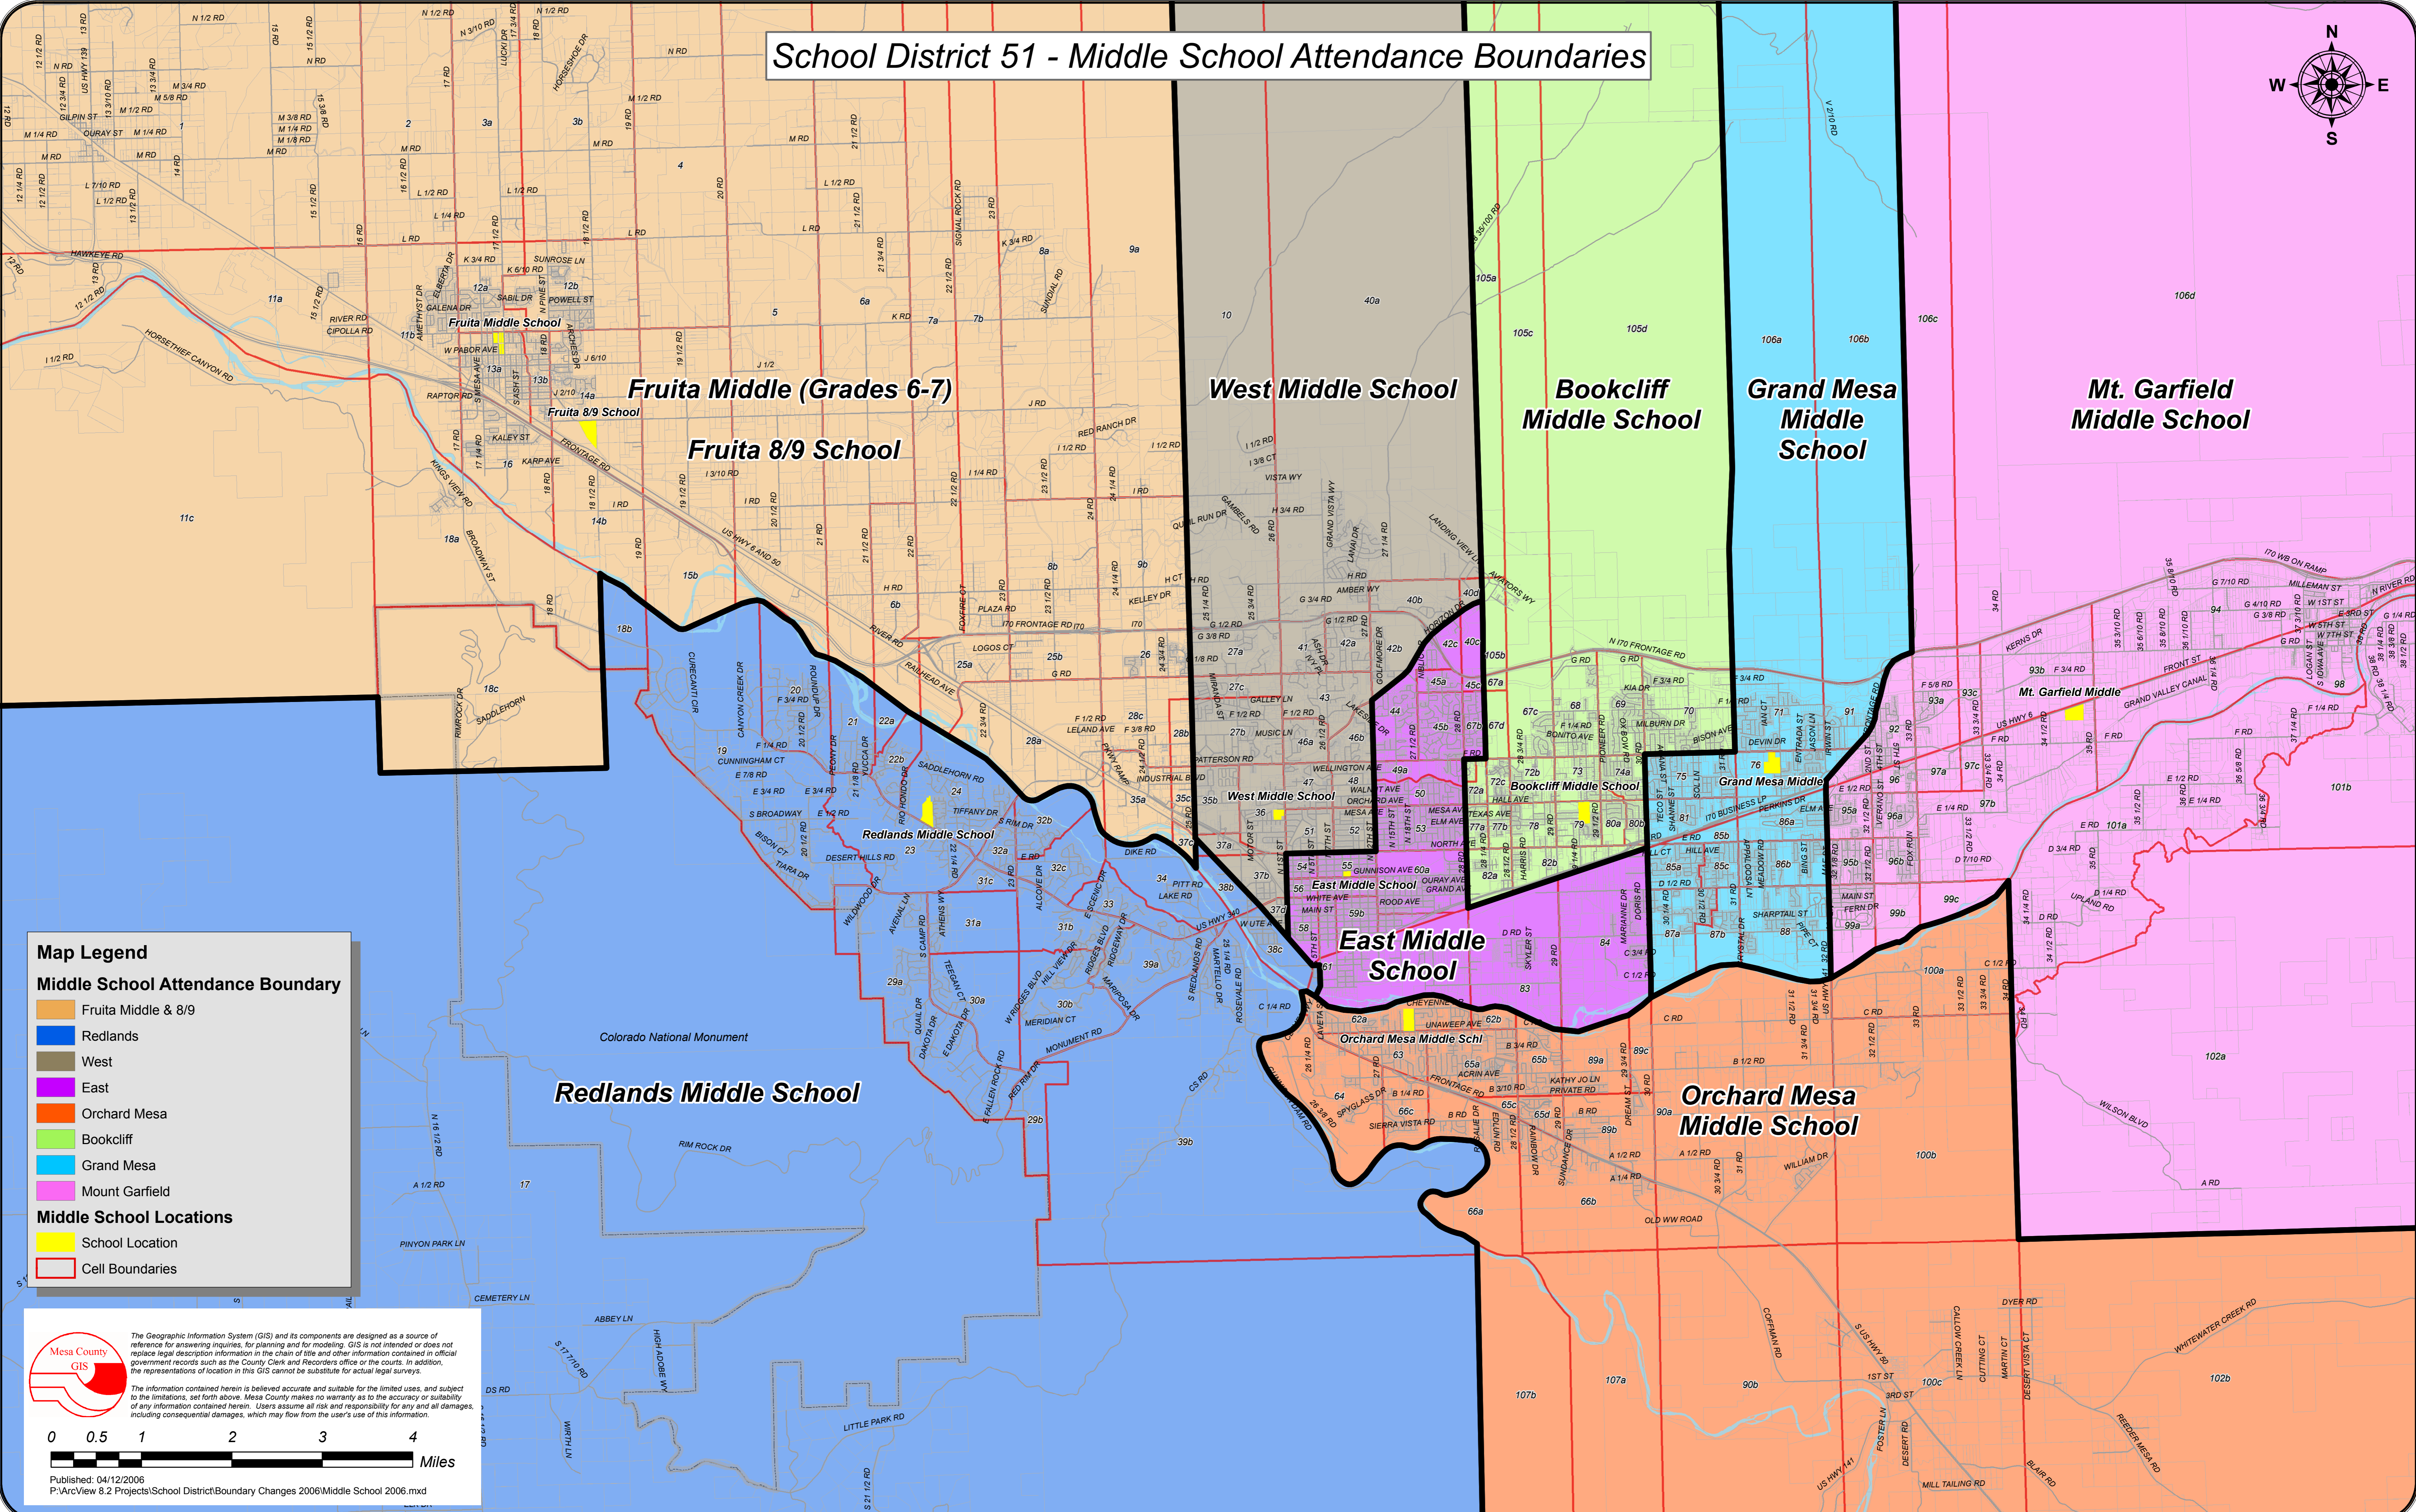

School District 51 - Middle School Attendance Boundaries

Map Legend

Middle School Attendance Boundary

- Fruita Middle & 8/9
- Redlands
- West
- East
- Orchard Mesa
- Bookcliff
- Grand Mesa
- Mount Garfield

Middle School Locations

- School Location
- Cell Boundaries

Mesa County GIS

The Geographic Information System (GIS) and its components are designed as a source of reference for answering inquiries, for planning and for modeling. GIS is not intended or does not replace legal description information in the chain of title and other information contained in official government records such as the County Clerk and Recorder's office or the courts. In addition, the representations of location in this GIS cannot substitute for actual legal surveys.