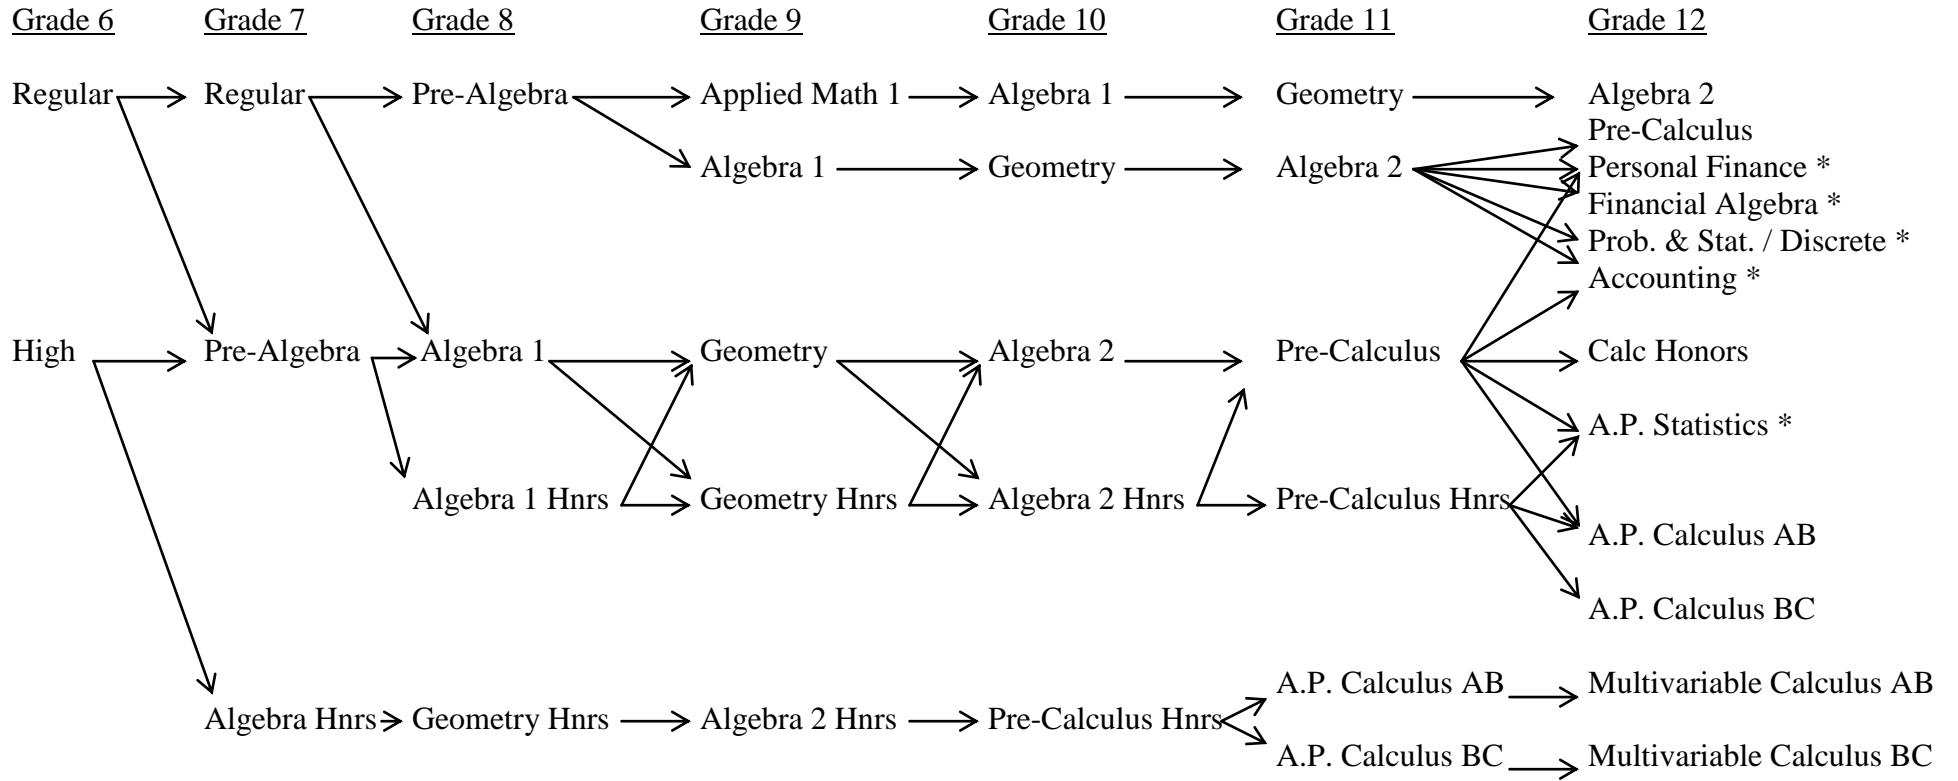

Secondary Math Program  
Westport, CT

\* Math elective courses can be taken in any year and are not limited to grade 12 as long as the prerequisites have been met. Please refer to the course catalog to find the appropriate prerequisites for a given course.