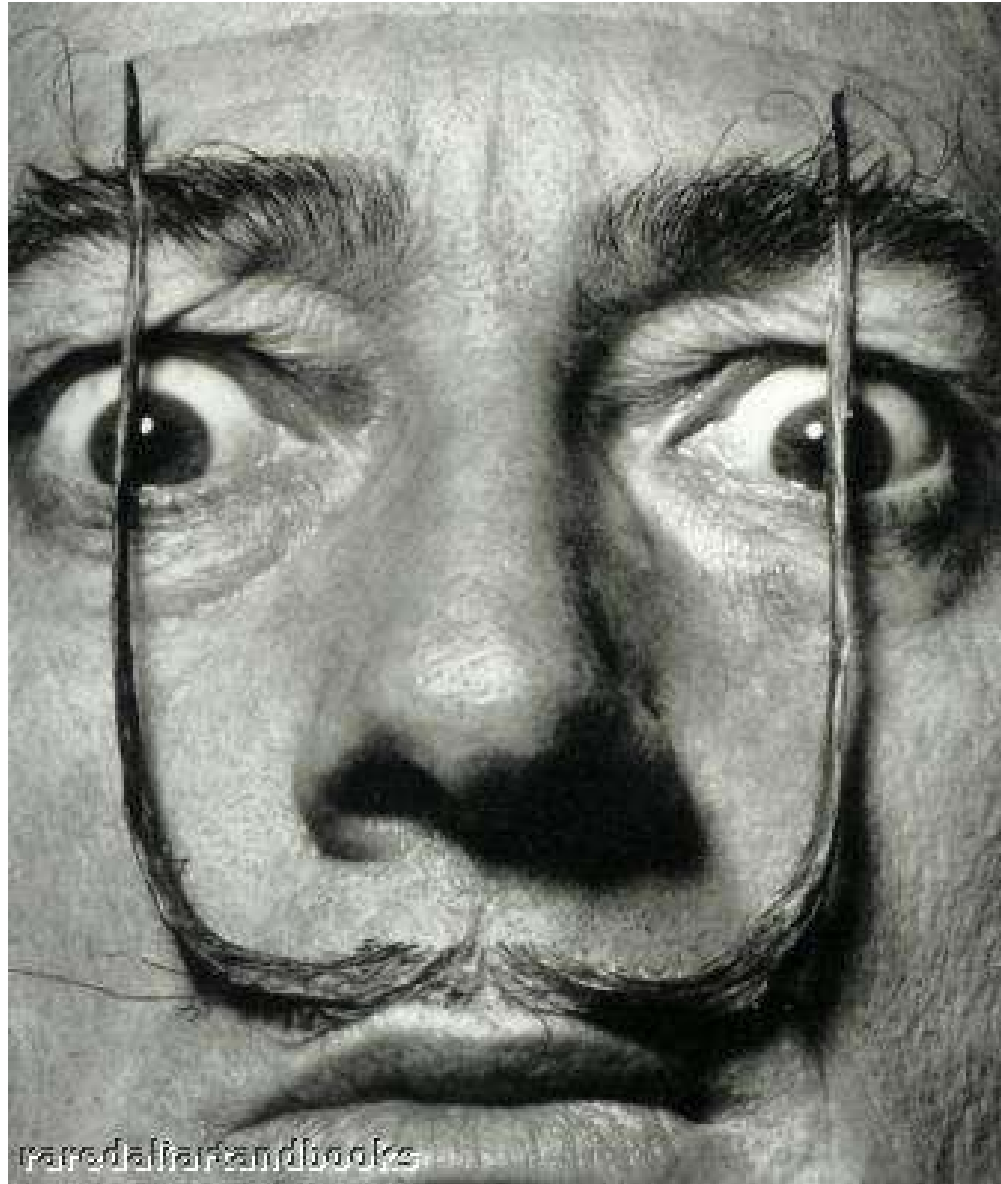

Surrealism

- A 20th century art and literature movement characterized chiefly by the juxtaposition or **use** of dreamlike elements

Vladimir Kush, *Chess*

Salvador Dali 1904 – 1989

Philippe Halsman, *The Dali Atomicus*

Rene Magritte 1898 - 1967

How did Surrealism develop?

- The influence of Sigmund Freud—free association, dream analysis and the hidden unconscious
- Automatic writing/automatic drawing
- *The surrealist manifesto*, 1924
- Surreal writing, visual art, films

André Masson. Automatic Drawing. (1924). Ink on paper, 9 1/4 x 8 1/8" (23.5 x 20.6 cm). [Museum of Modern Art](#), New York.

Levitation: Floating

*Dematerialization near the nose
of Nero. 1947.*

Transparency:
“see through”