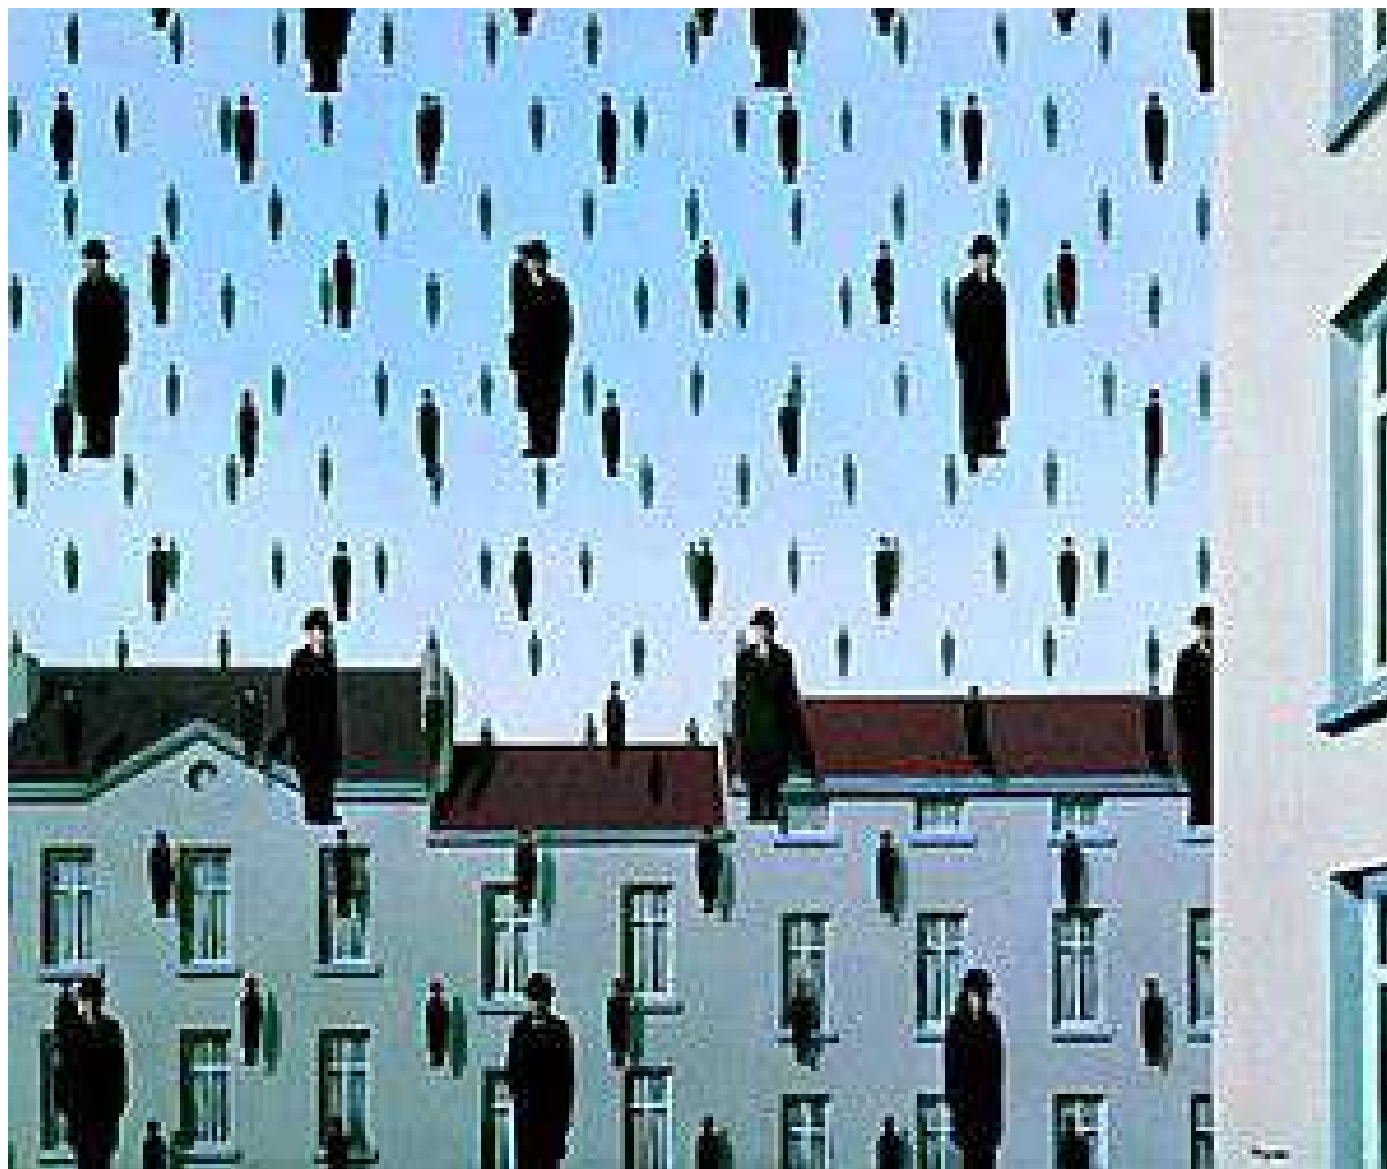

Rene Magritte 1898 - 1967