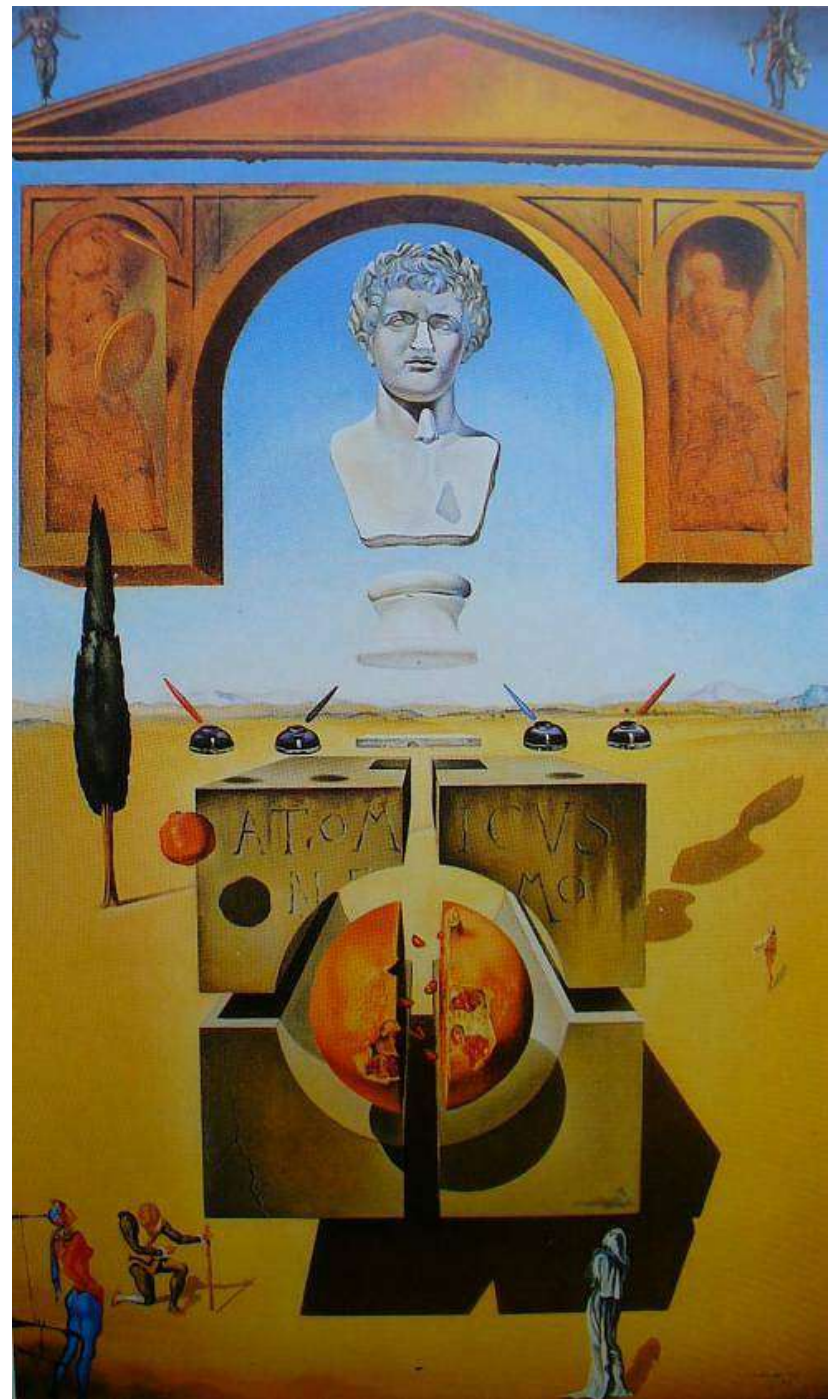

Surrealism

- A 20th century art and literature movement characterized chiefly by the juxtaposition or **use** of dreamlike elements

Vladimir Kush, *Chess*

Salvador Dali 1904 – 1989

Philippe Halsman, *The Dali Atomicus*

Rene Magritte 1898 - 1967

How did Surrealism develop?

- The influence of Sigmund Freud—free association, dream analysis and the hidden unconscious
- Automatic writing/automatic drawing
- *The surrealist manifesto*, 1924
- Surreal writing, visual art, films

André Masson. Automatic Drawing. (1924). Ink on paper, 9 1/4 x 8 1/8" (23.5 x 20.6 cm). [Museum of Modern Art](#), New York.

Levitation: Floating

*Dematerialization near the nose
of Nero. 1947.*

Transparency:
“see through”

Rene Magritte, *The human condition*

Change in scale: making something unusually large or small for the setting

Transformation: change; altering the appearance

Salvador Dali, *The persistence of memory*

Dislocation:
Placing
something in an
unexpected
place