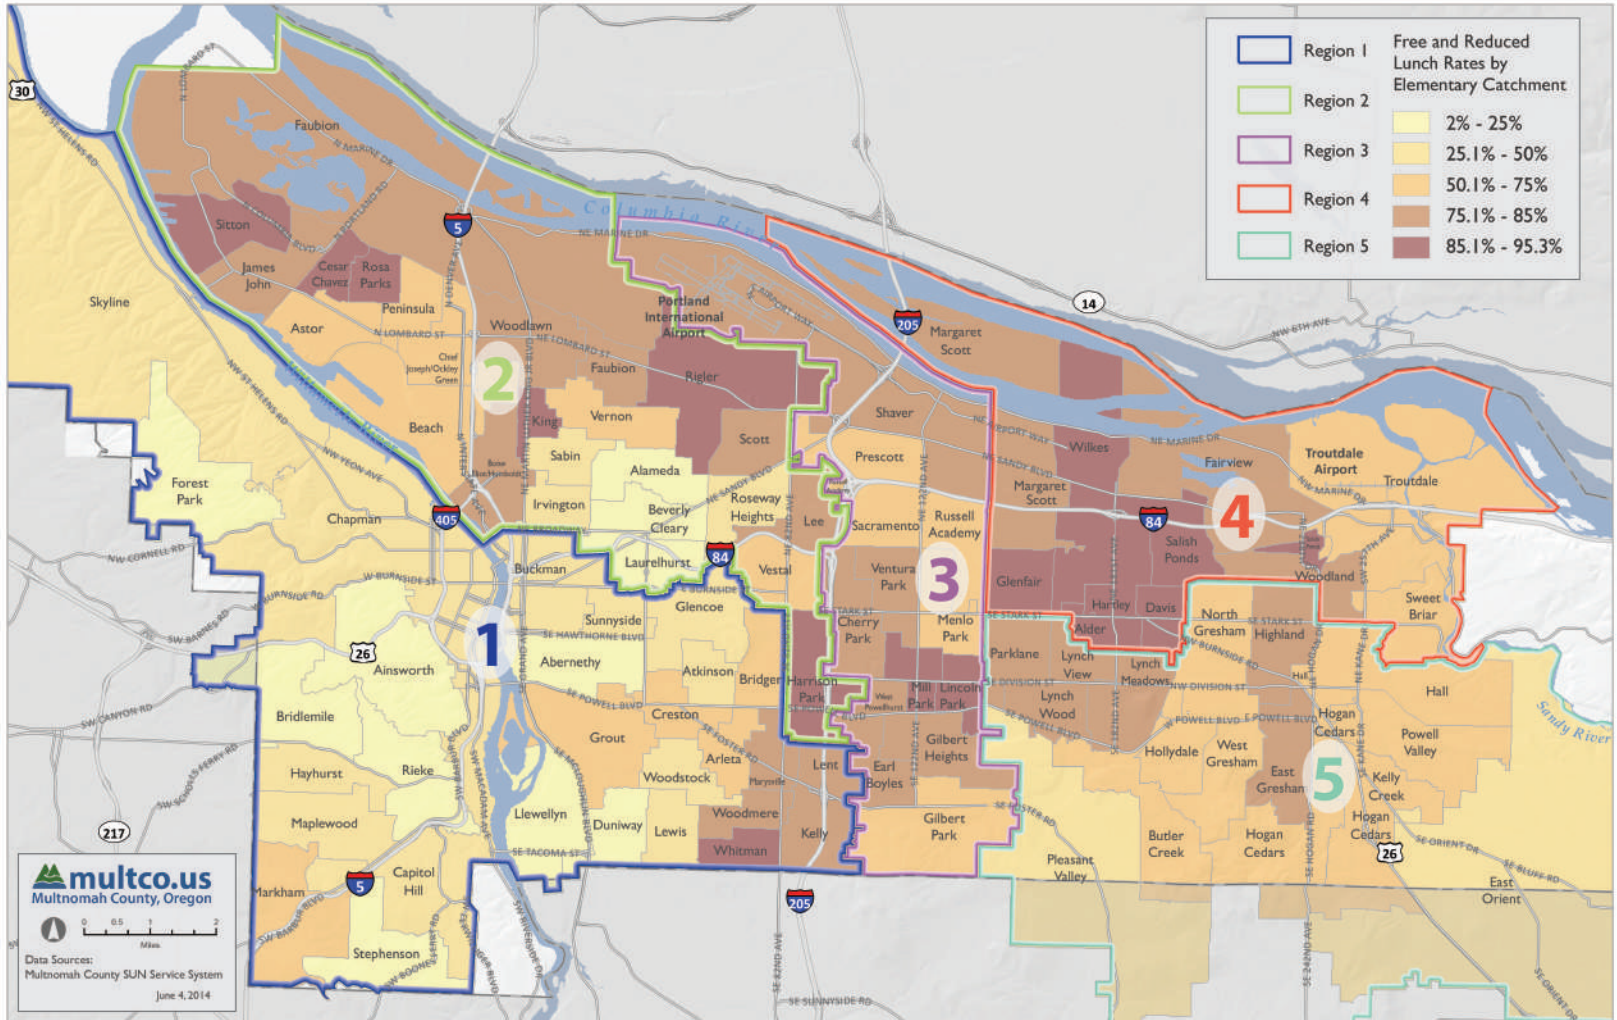

# **SUN Service System Regional Configuration & Allocation Changes**

# SUN Service System Regional Configuration for RFP Process

Region	High School Catchments Included
1	Riverdale, Wilson, Lincoln, Cleveland, Franklin
2	Roosevelt, Jefferson, Grant, Madison
3	Parkrose, David Douglas
4	Reynolds
5	Centennial, Gresham, Barlow, Corbett