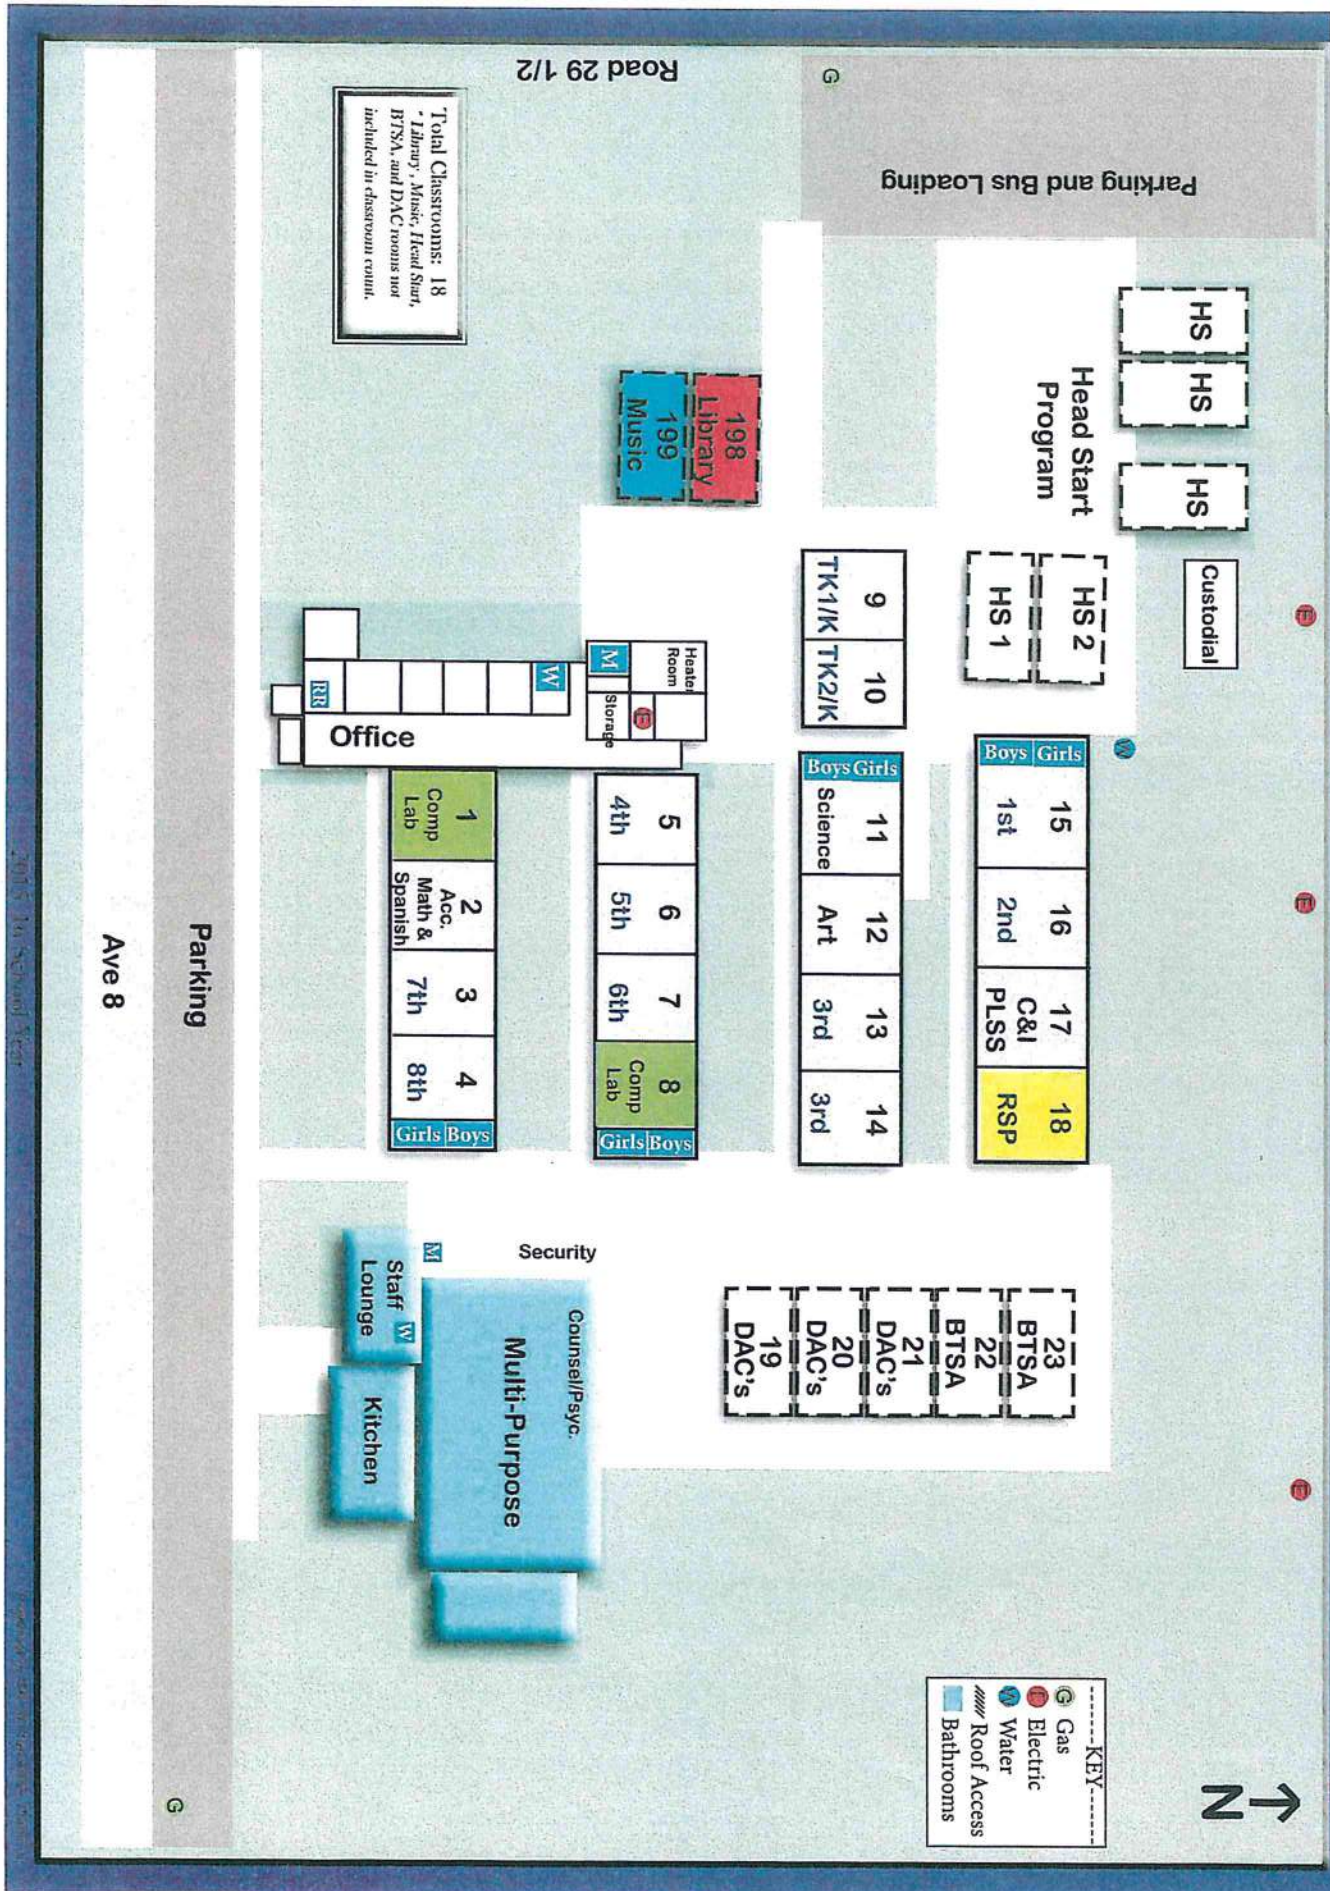

# Eastin-Arcola School

Parking and Bus Loading

HS HS HS

Head Start Program

Custodial

HS 2  
HS 1

9 10  
TK1/K TK2/K

Boys	Girls			
15	16	17	18	
1st	2nd	C&I PLSS	RSP	

Boys	Girls			
11	12	13	14	
Science	Art	3rd	3rd	

23  
BTSA  
22  
BTSA  
21  
DAC's  
20  
DAC's  
19  
DAC's

198  
Library  
199  
Music

Heater Room  
Storage

Office

5	6	7	8
4th	5th	6th	Comp Lab
Girls	Boys	Girls	Boys

1	2	3	4
Comp Lab	Acc. Math & Spanish	7th	8th
Girls	Boys	Girls	Boys

Security  
Counsel/psyc.  
Multi-Purpose  
Staff Lounge  
Kitchen

Total Classrooms: 18  
- Library, Music, Head Start, BTSA, and DAC rooms not included in classroom count.

KEY  
Gas  
Electric  
Water  
Roof Access  
Bathrooms

Parking  
Ave 8

Road 29 1/2