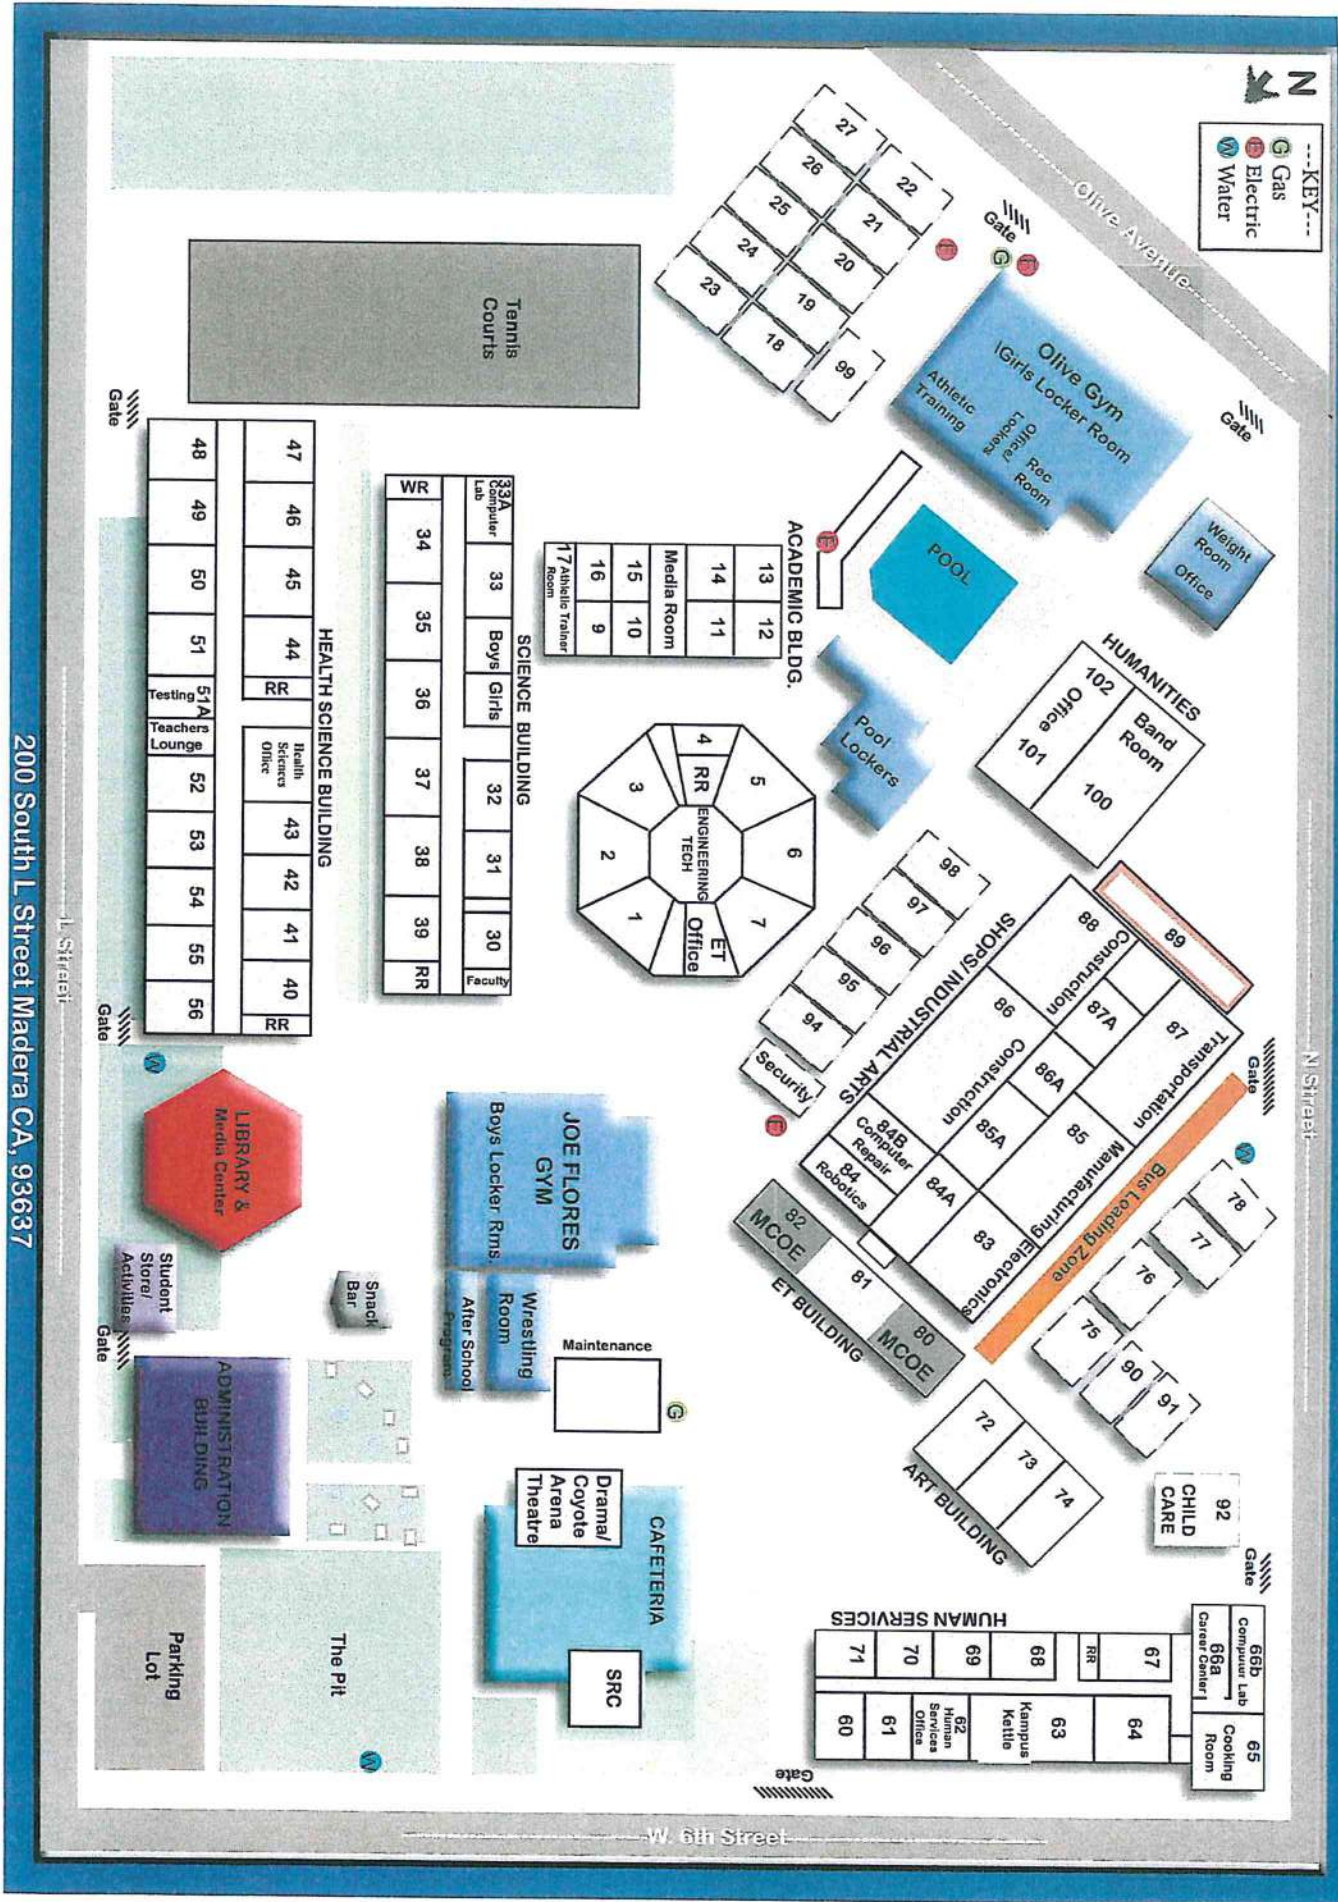

Madera High School

200 South L Street Madera CA, 93637