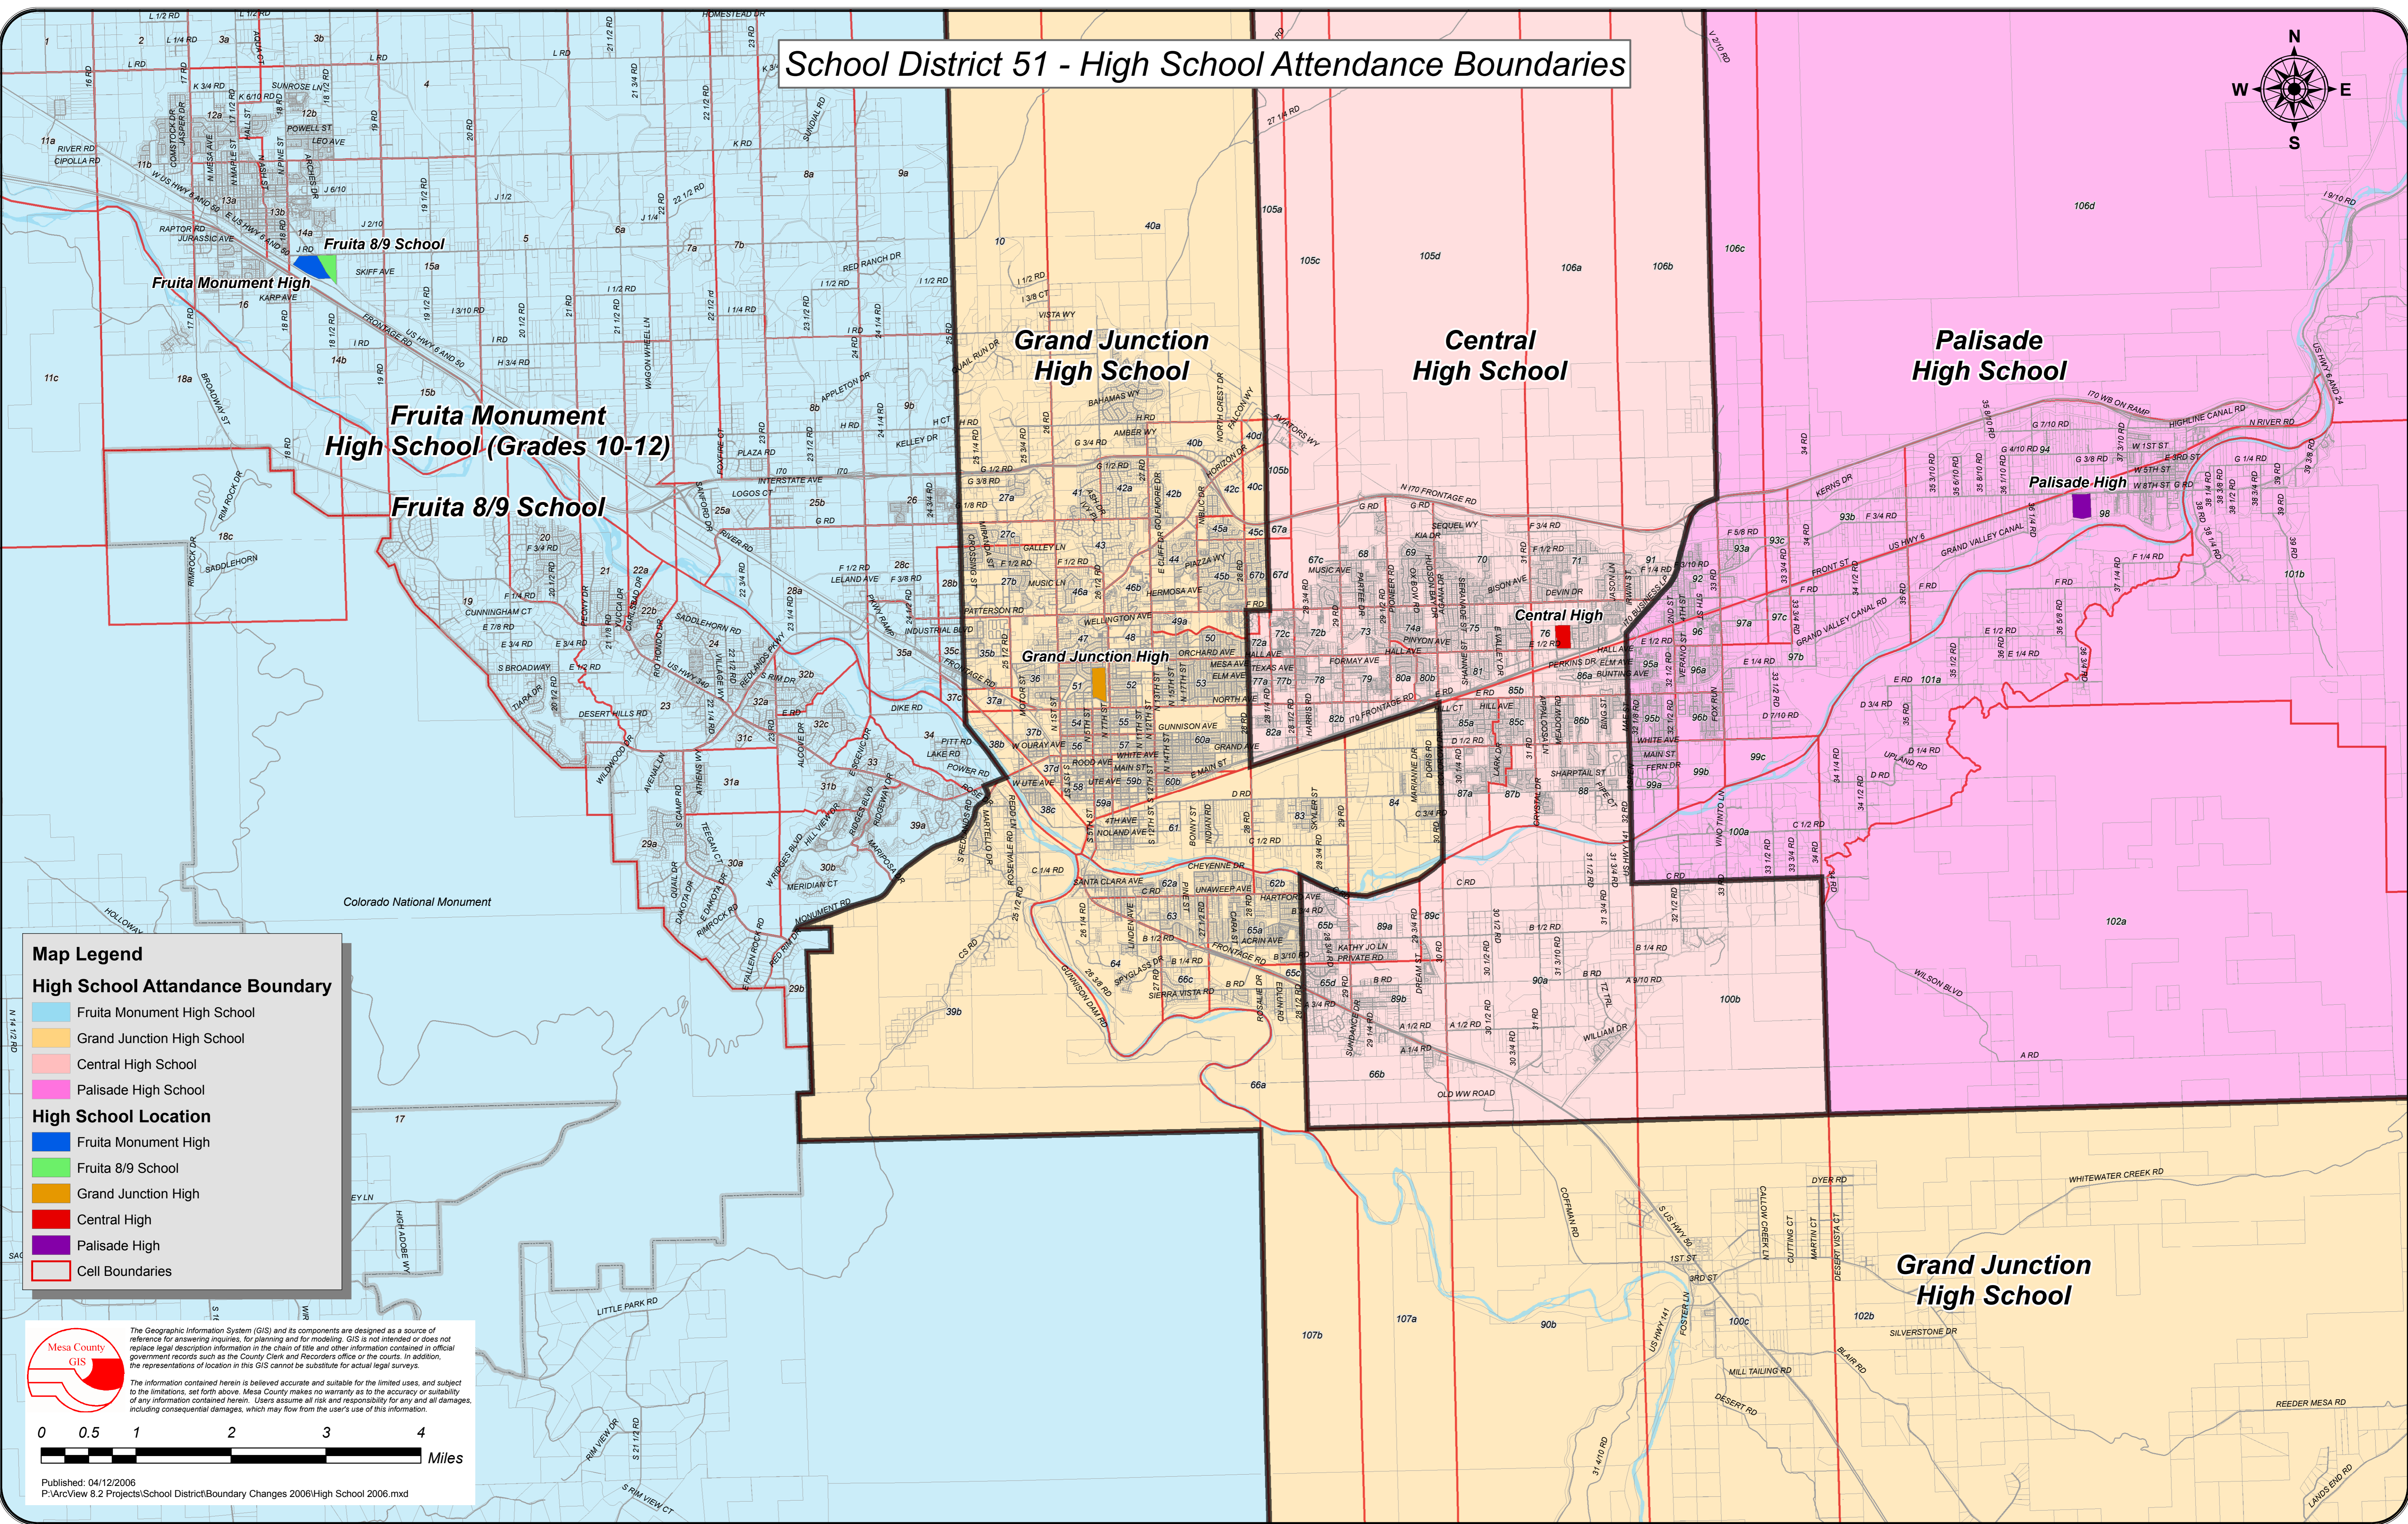

School District 51 - High School Attendance Boundaries

Map Legend

High School Attendance Boundary

- Fruita Monument High School
- Grand Junction High School
- Central High School
- Palisade High School

High School Location

- Fruita Monument High
- Fruita 8/9 School
- Grand Junction High
- Central High
- Palisade High

Cell Boundaries

The Geographic Information System (GIS) and its components are designed as a source of reference for answering inquiries, for planning and for modeling. GIS is not intended or does not replace legal description information in the chain of title and other information contained in official government records such as the County Clerk and Recorders office or the courts. In addition, the representations of location in this GIS cannot be substitute for actual legal surveys.