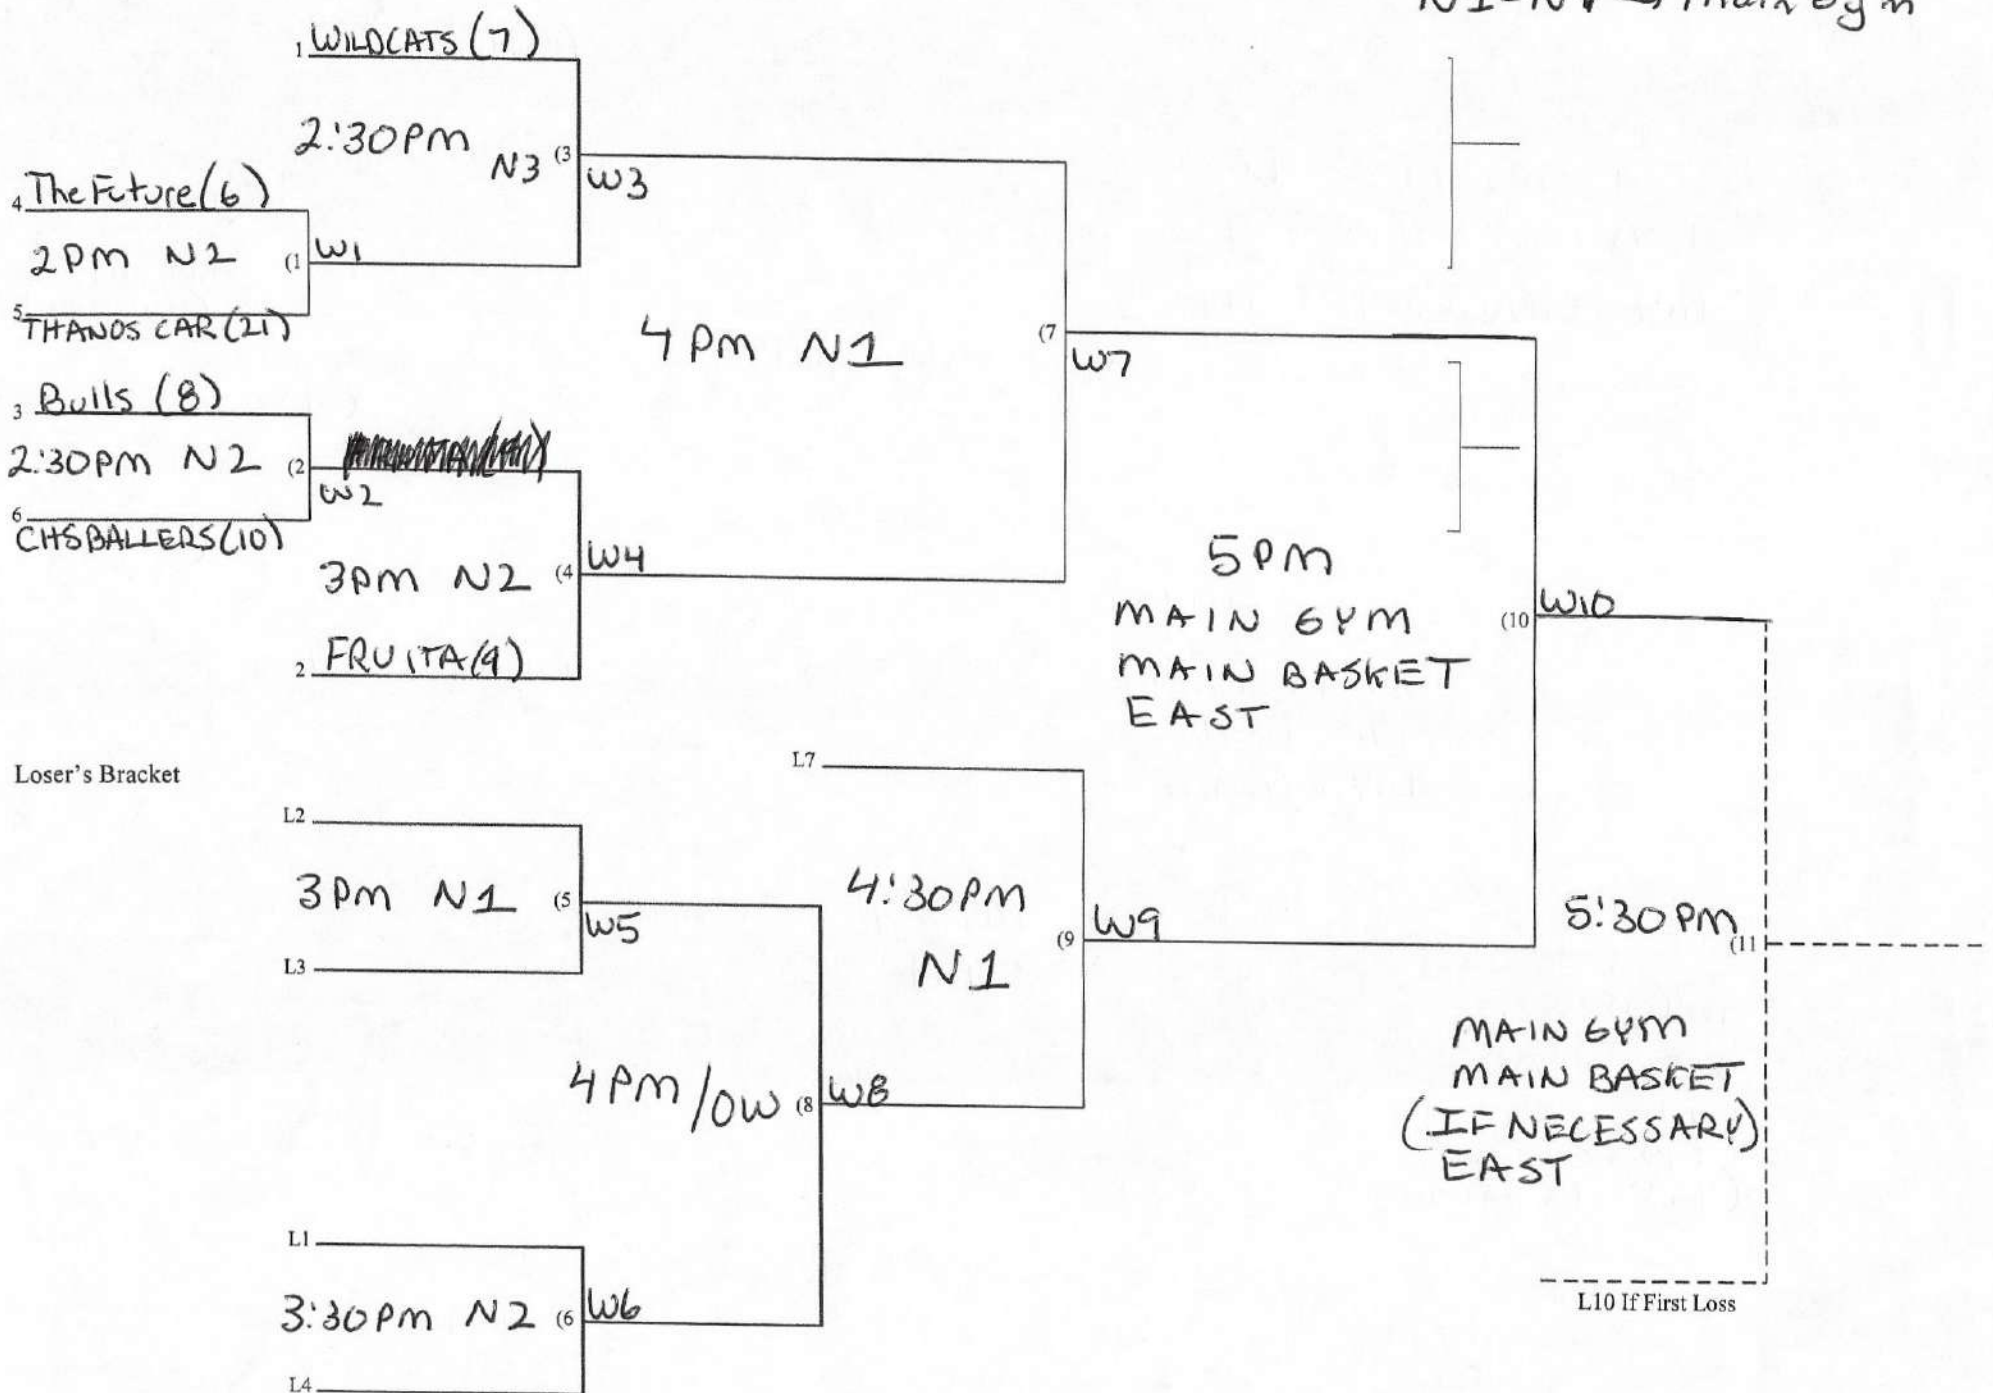

2 PM OW

(2) W2

4 PM

MAIN GYM  
MAIN FLOOR  
EAST SIDE

(6) W6

3 MEKHI N' FRIENDS (20)

Loser's Bracket

L3

# 6th Grade Division

OW → OLD WEST  
OE → OLD GYM EAST  
N1-N4 → MAIN GYM

# 7th Grade Division

OW → OLD GYM WEST

N1-N4 → main gym