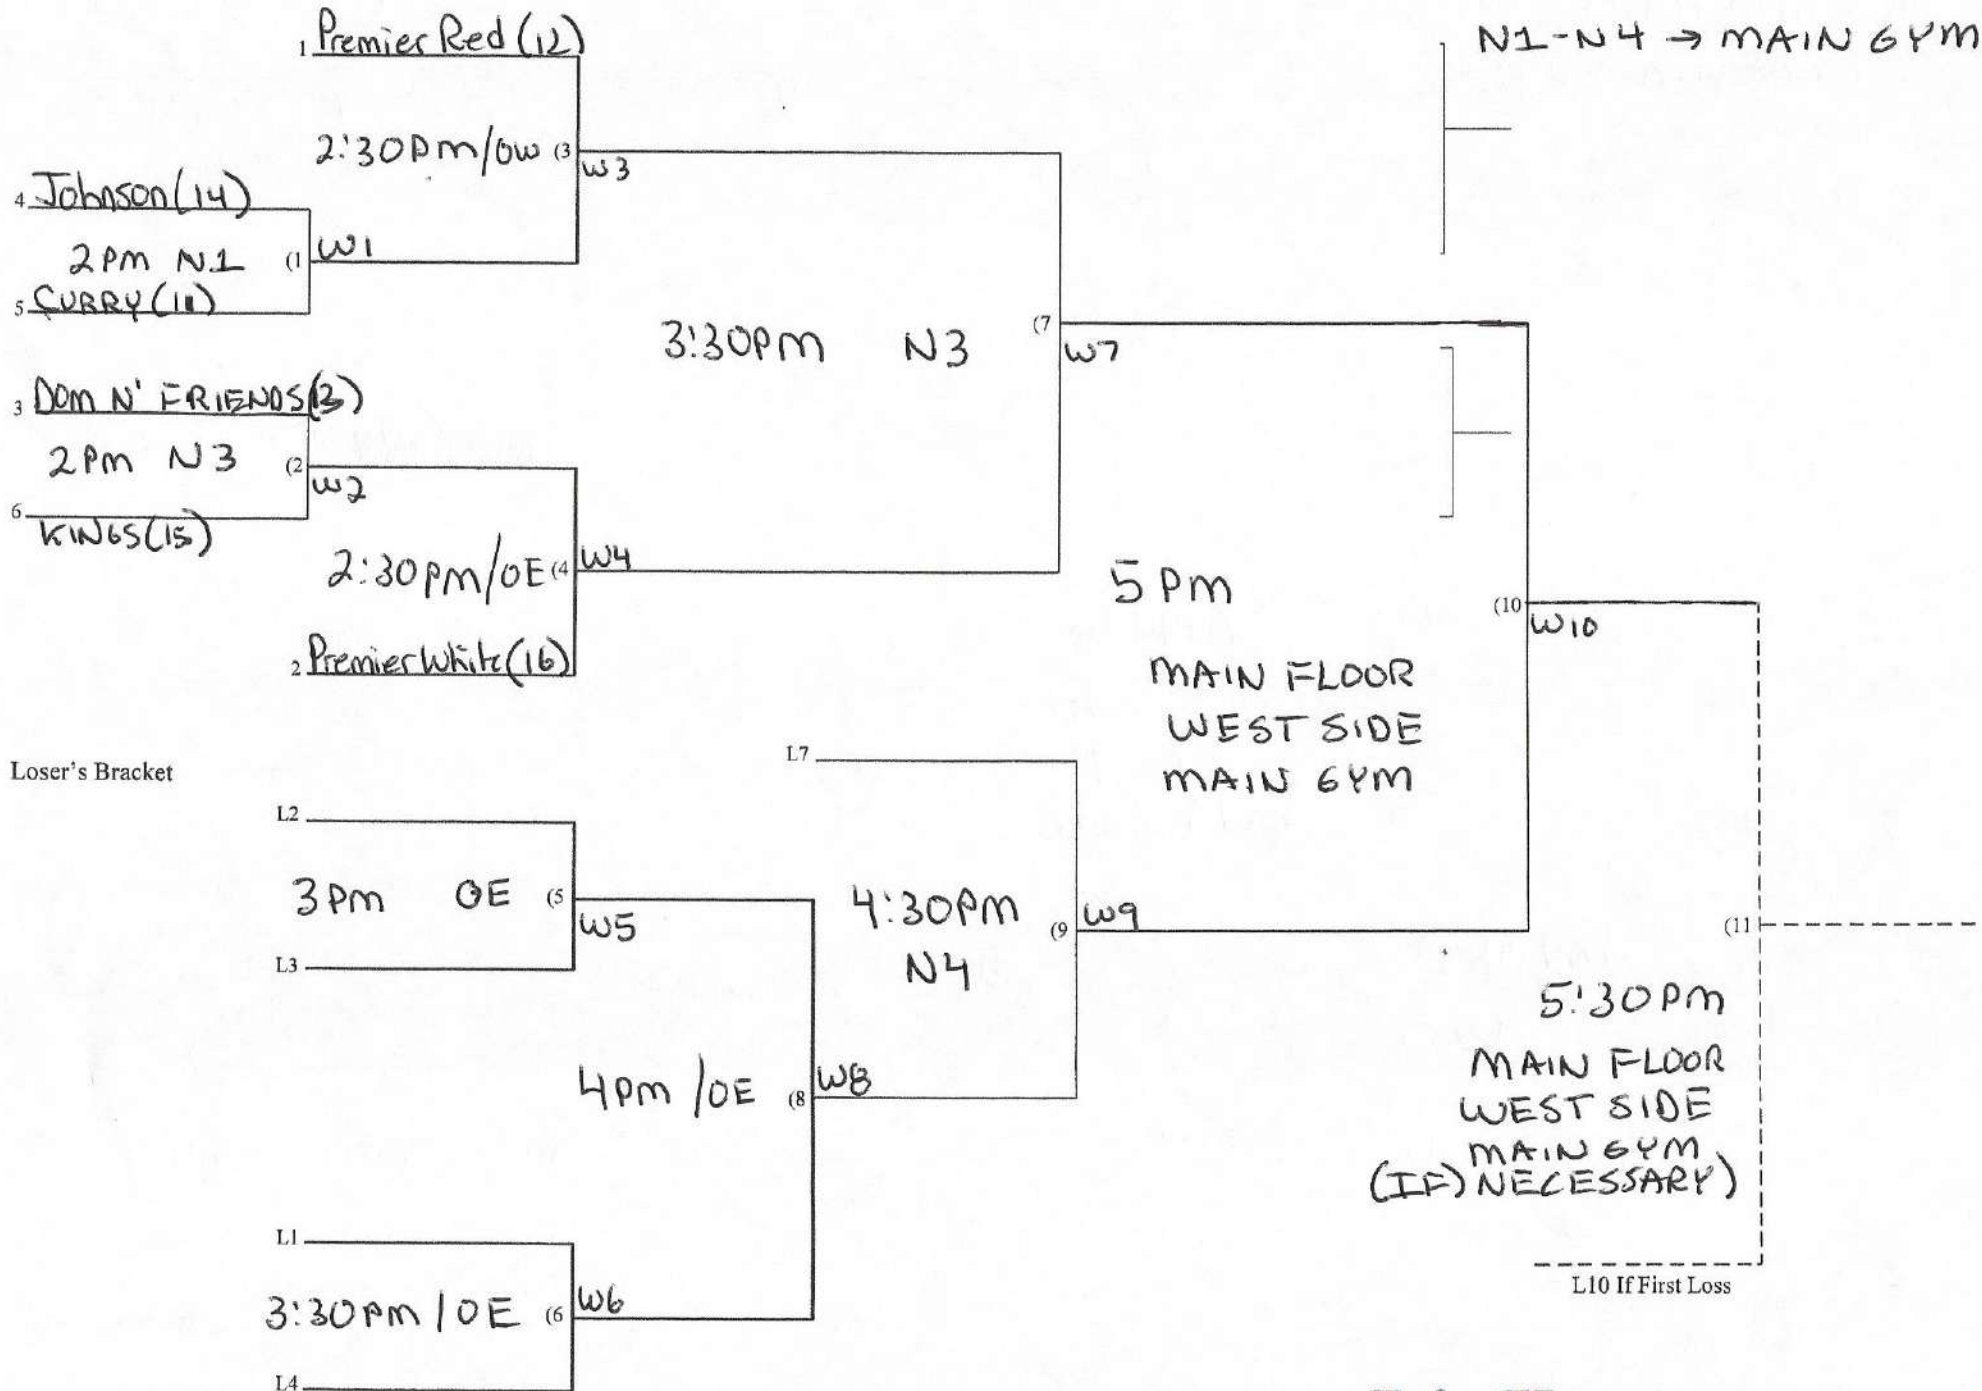

6th Grade Division

OW → OLD WEST
OE → OLD GYM EAST
N1-N4 → MAIN GYM