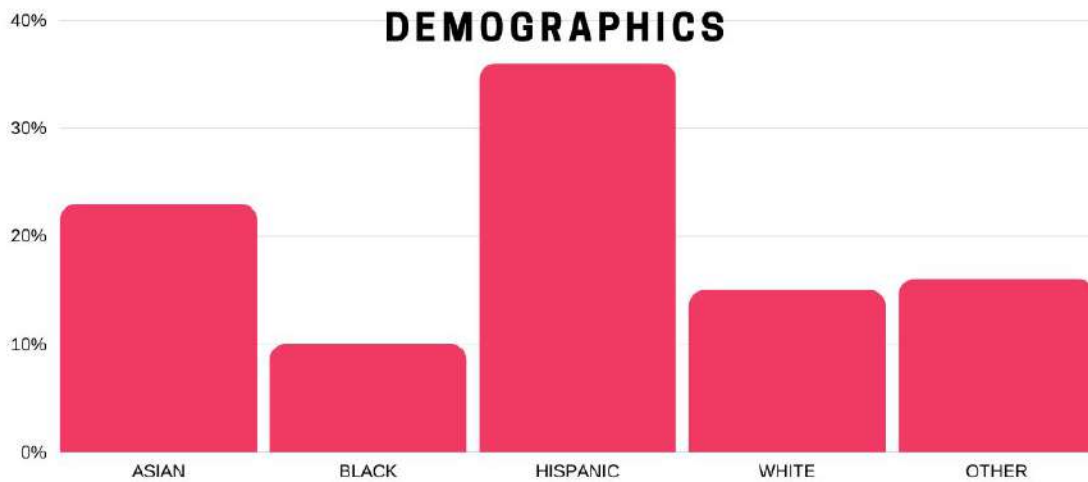

BASEBALL
BASKETBALL
GOLF
SOCCER
SOFTBALL
SWIMMING
TRACK AND FIELD
VOLLEYBALL
WATER POLO

DEMOGRAPHICS

TOP 5
DEGREE OPTIONS

BUSINESS
SOCIAL SCIENCE
HEALTH PROFESSIONS
PSYCHOLOGY
EDUCATION

6. CSU Fresno

- Location: Fresno, California
- Smittcamp Honor College is an honors program for high achieving students and offers scholarships covering tuition, room and board
- Over 60 Undergraduate Majors
- Affordable \$\$\$
- Science department is known to have a lot of supportive resources for their students
- Fresno State's Craig School of Business is well respected and popular among students
- Many diverse campus activities and clubs