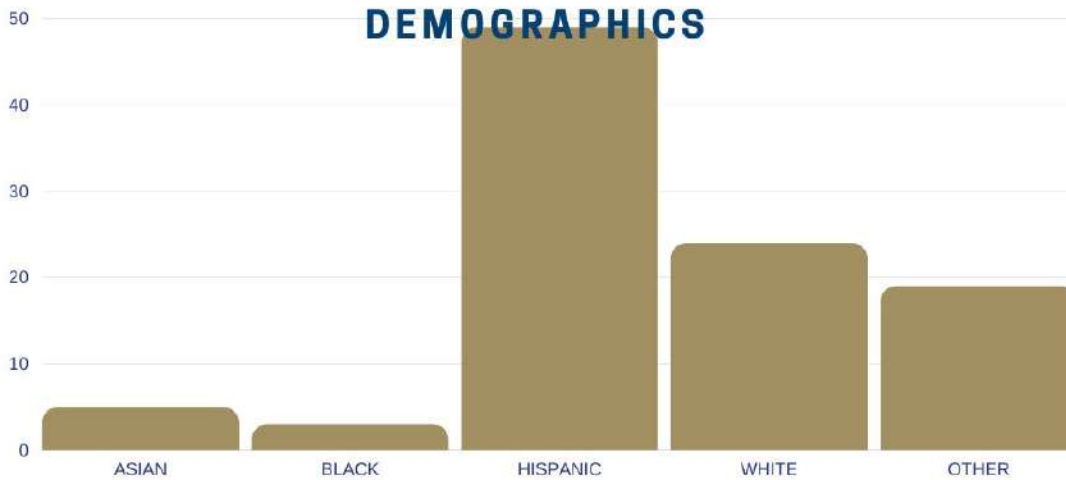

BASEBALL
BASKETBALL
GOLF
SOCCER
SOFTBALL
TRACK AND FIELD
VOLLEYBALL
WATER POLO

DEMOGRAPHICS

TOP 5
DEGREE OPTIONS

BUSINESS
PSYCHOLOGY
LIBERAL ARTS
KINESIOLOGY
COMPUTER SCIENCE

13. CSU Northridge

- Location: Northridge, California
- 64 Undergraduate Majors
- University has earned high marks for its programs in music, engineering and business
- Great academic support (i.e tutoring support)
- Have a high-tech gym
- Beautiful campus
- Diverse