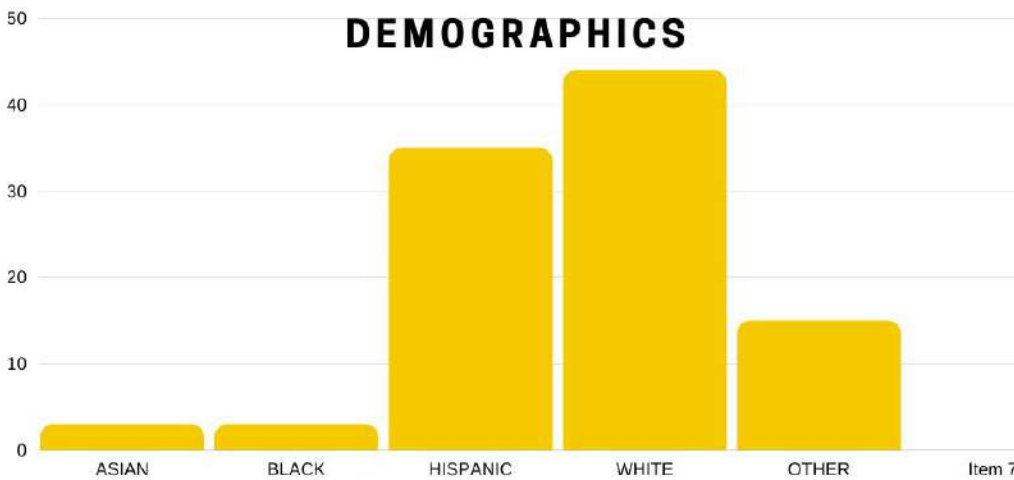

DEMOGRAPHICS

TOP 5 DEGREE OPTIONS

NATURAL RESOURCES AND CONSERVATION
SOCIAL SCIENCES
PSYCHOLOGY
BUSINESS
BIOLOGICAL SCIENCE