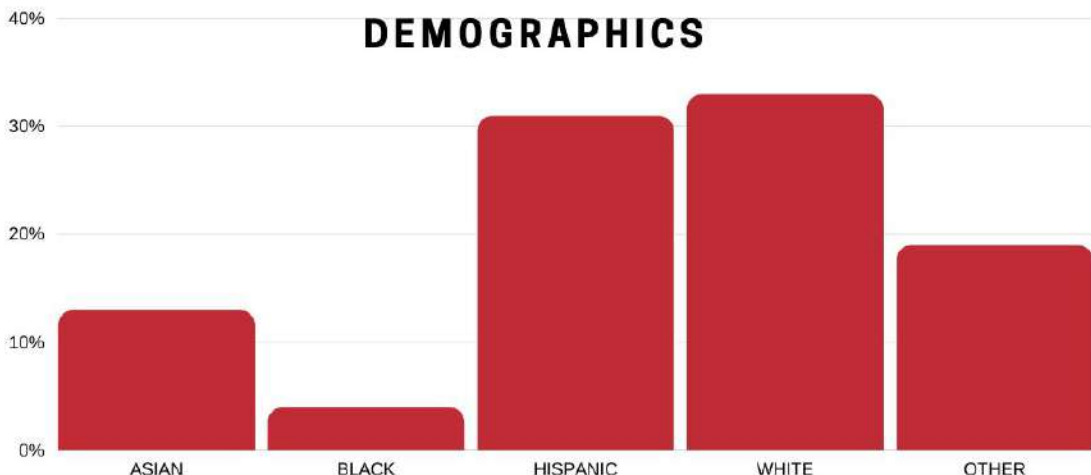

DEMOGRAPHICS

TOP 5 DEGREE OPTIONS

- BUSINESS
- PSYCHOLOGY
- HEALTH
- CRIMINAL JUSTICE
- BIOLOGY