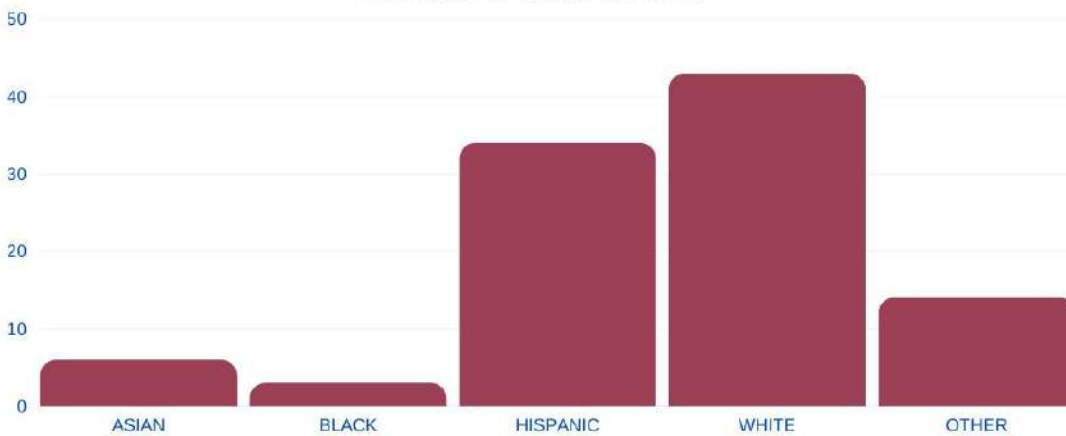

DEMOGRAPHICS

TOP 5 DEGREE OPTIONS

BUSINESS
HEALTH PROFESSIONS
PSYCHOLOGY
SOCIAL SCIENCES
KINESIOLOGY