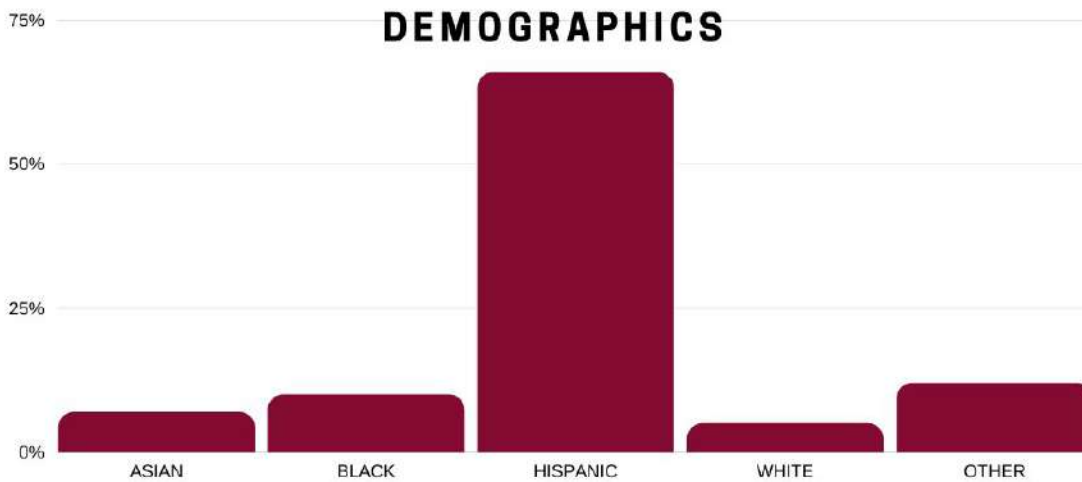

DEMOGRAPHICS

TOP 5
DEGREE OPTIONS

BUSINESS

SOCIAL SCIENCE

HEALTH PROFESSIONS

PSYCHOLOGY

HOMELAND SECURITY