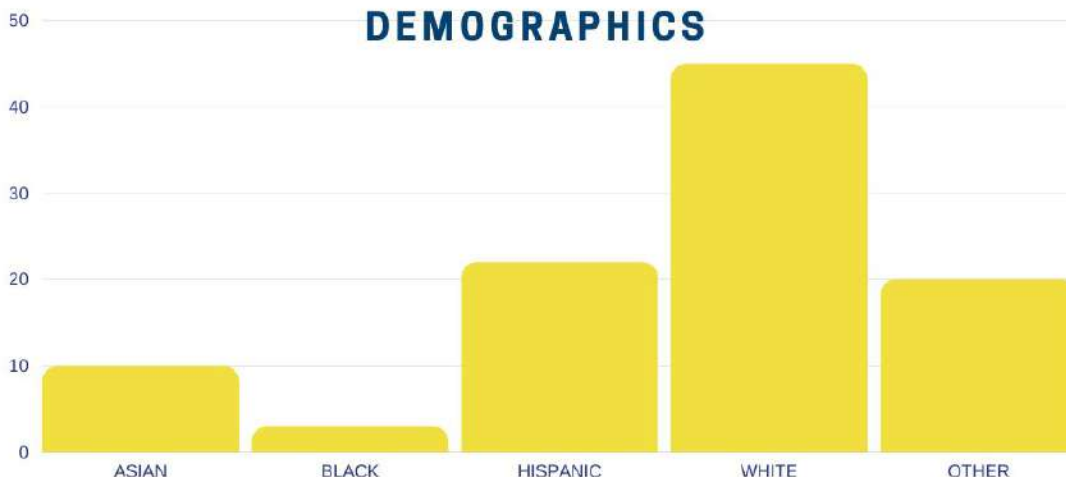

BASKETBALL
GOLF
ROWING
SOCCER
TRACK AND FIELD
WATER POLO

DEMOGRAPHICS

TOP DEGREE OPTIONS

BUSINESS
MARINE SCIENCE
MECHANICAL ENGINEERING
INTERNATIONAL STUDIES

12. CSU Monterey Bay

- Location: Seaside, California
- Second Youngest CSU (founded in 1994)
- 25 Undergraduate Majors
- Small class sizes
- University owns two research boats for studying Monterey Bay, and service learning and undergraduate research projects are common
- Students described as friendly
- Majority female