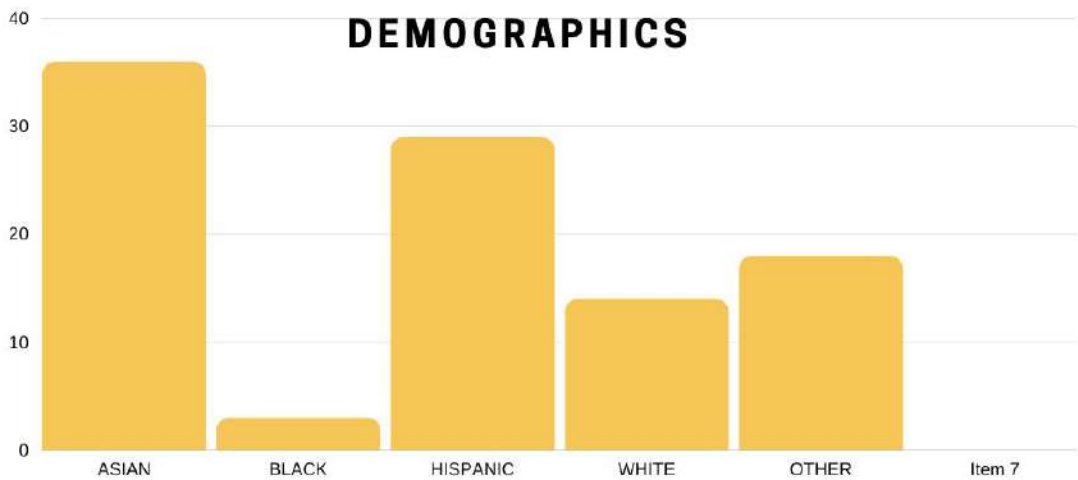

DEMOGRAPHICS

TOP 5 DEGREE OPTIONS

- BUSINESS
- COMMUNICATION
- ENGINEERING
- SOCIAL SCIENCES
- VISUAL/PERFORMING ARTS