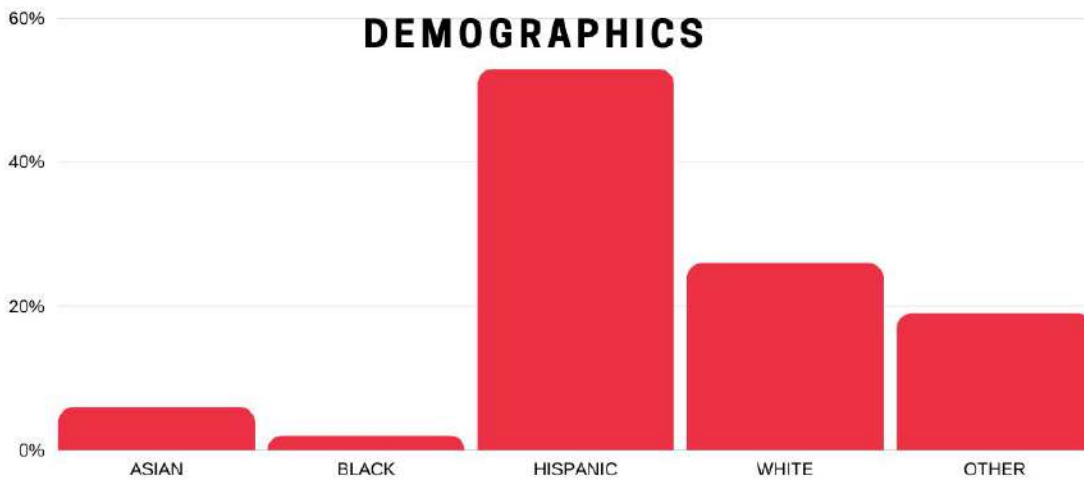

**35%
MALE**

DEMOGRAPHICS

**TOP 5
DEGREE OPTIONS**

BUSINESS

PSYCHOLOGY

**HEALTH
PROFESSIONS**

SOCIAL SCIENCES

BIOLOGY

3. CSU Chico

- Location: Chico, California
- Second oldest CSU (founded in 1887)
- Has honor program for higher achieving students that offers access to smaller classes and other perks
- Over 150 undergraduate majors
- Social Environment
- Many clubs and athletic programs
- Beautiful outdoorsy activities