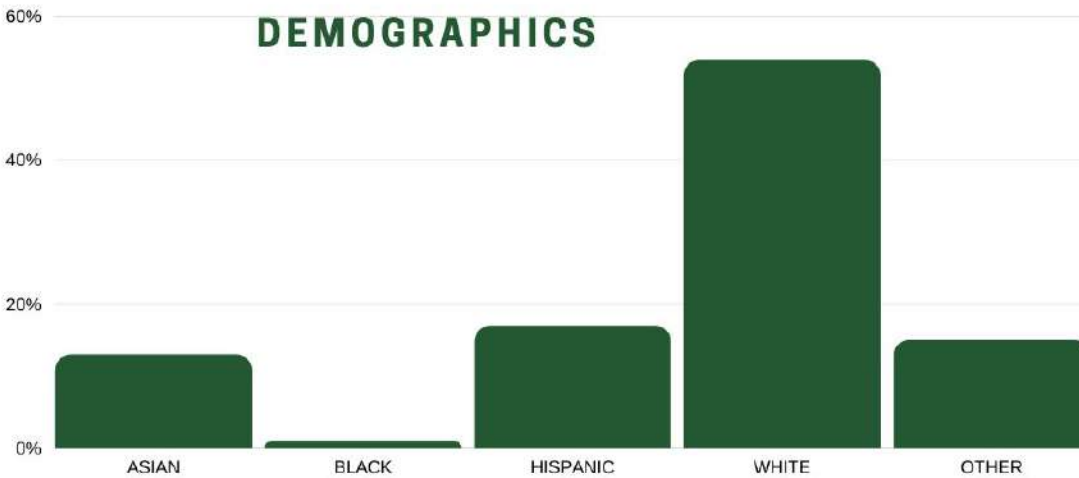

DEMOGRAPHICS

**TOP 5
DEGREE OPTIONS**

- ENGINEERING
- BUSINESS
- AGRICULTURE
- BIOLOGICAL SCIENCE
- SOCIAL SCIENCES