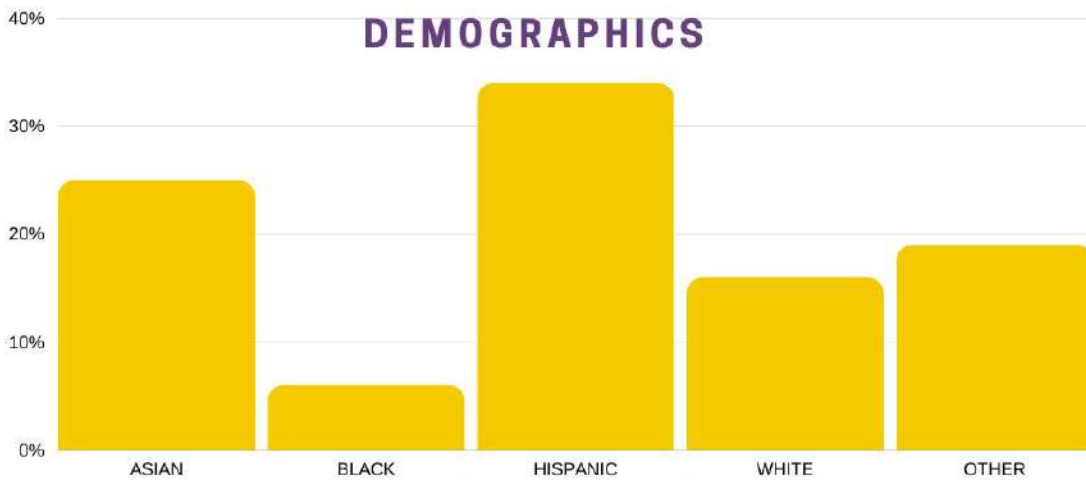

DEMOGRAPHICS

TOP 5 DEGREE OPTIONS

BUSINESS
VISUAL AND PERFORMING ARTS
COMMUNICATION
SOCIAL SCIENCES
PSYCHOLOGY