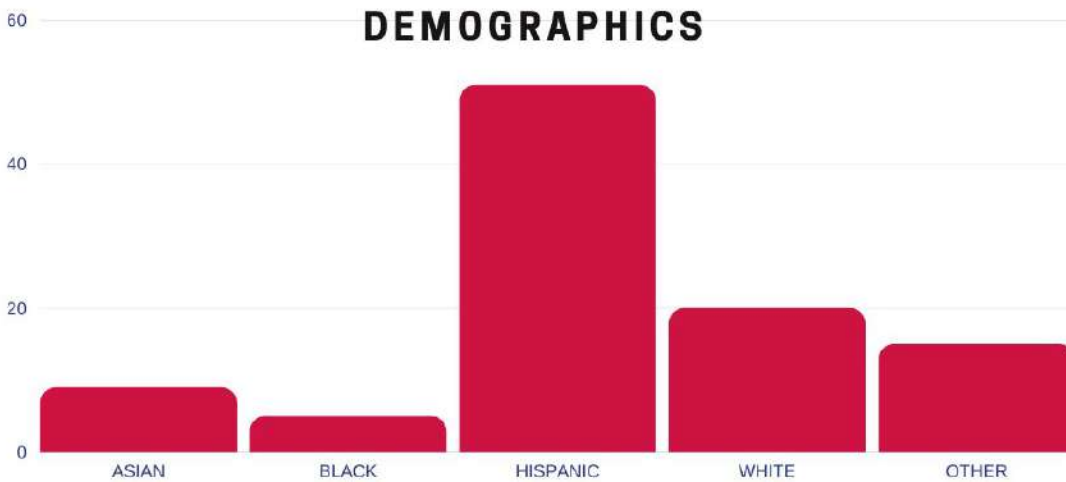

DEMOGRAPHICS

TOP 5 DEGREE OPTIONS

BUSINESS
PSYCHOLOGY
SOCIOLOGY
KINESIOLOGY
RADIO AND
TELEVISION