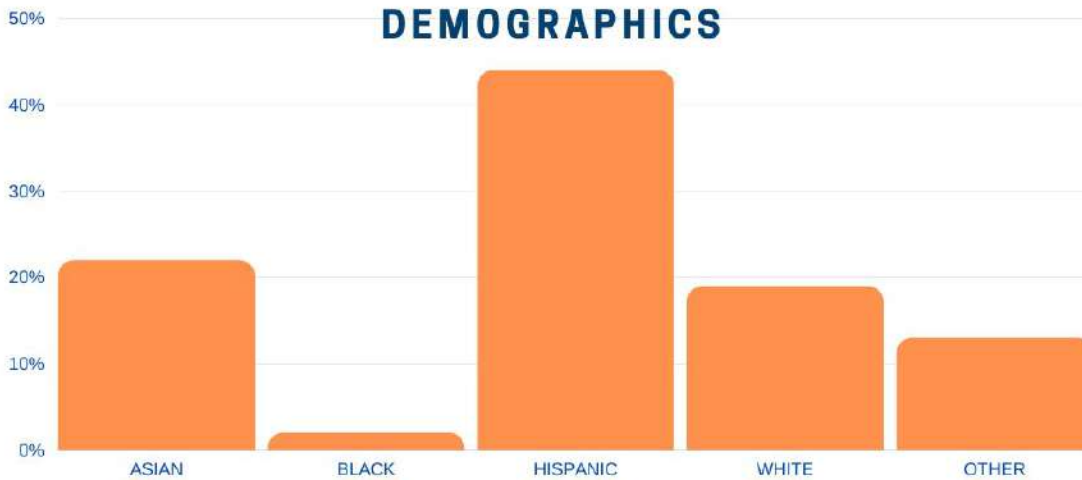

DEMOGRAPHICS

TOP 5 DEGREE OPTIONS

BUSINESS
COMMUNICATION
PSYCHOLOGY
HEALTH
EDUCATION