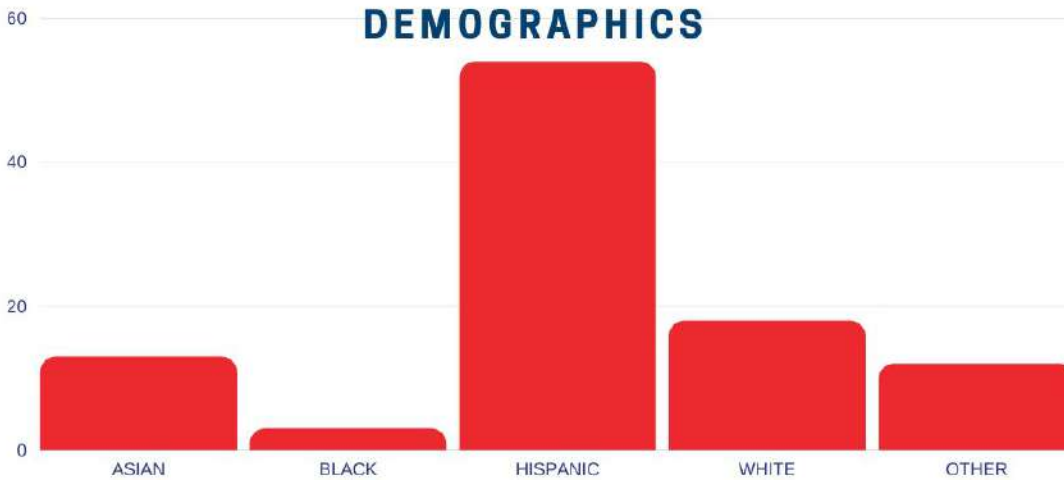

DEMOGRAPHICS

TOP 5 DEGREE OPTIONS

- BUSINESS
- LIBERAL ARTS
- CRIMINOLOGY
- PSYCHOLOGY
- KINESIOLOGY