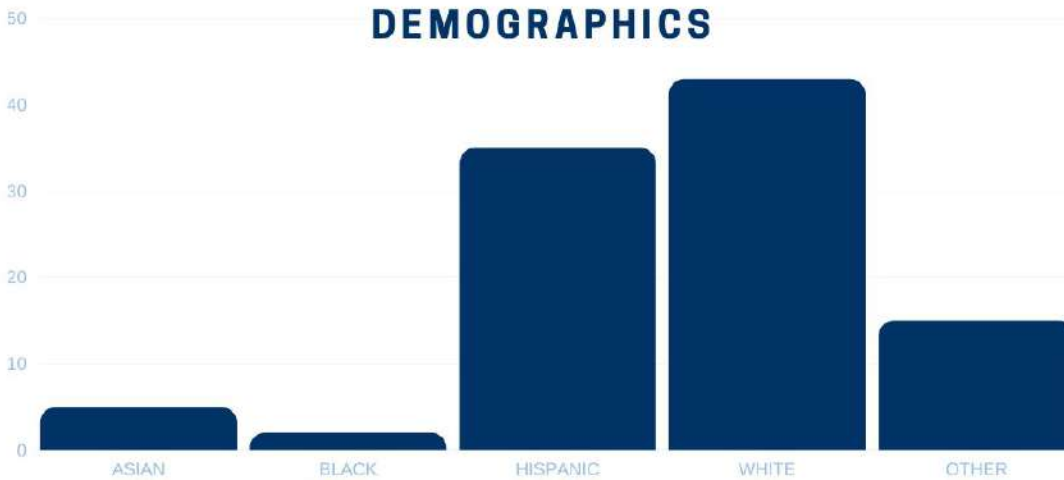

DEMOGRAPHICS

TOP 5 DEGREE OPTIONS

- BUSINESS
- PSYCHOLOGY
- LIBERAL ARTS
- EDUCATION
- SOCIOLOGY