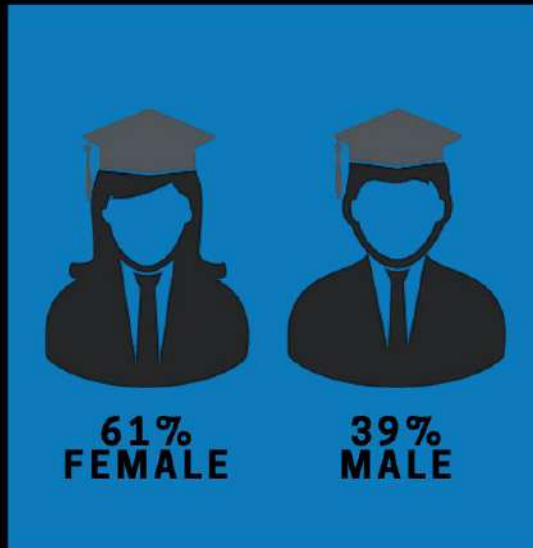

ANNUAL IN-STATE TUITION

$6,952

NCAA DIVISION II

BASEBALL
BASKETBALL
GOLF
SOCCER
SOFTBALL
TRACK AND FIELD
VOLLEYBALL

OF STUDENTS WITH
FINANCIAL AID GRANTS
OR SCHOLARSHIPS

14,707