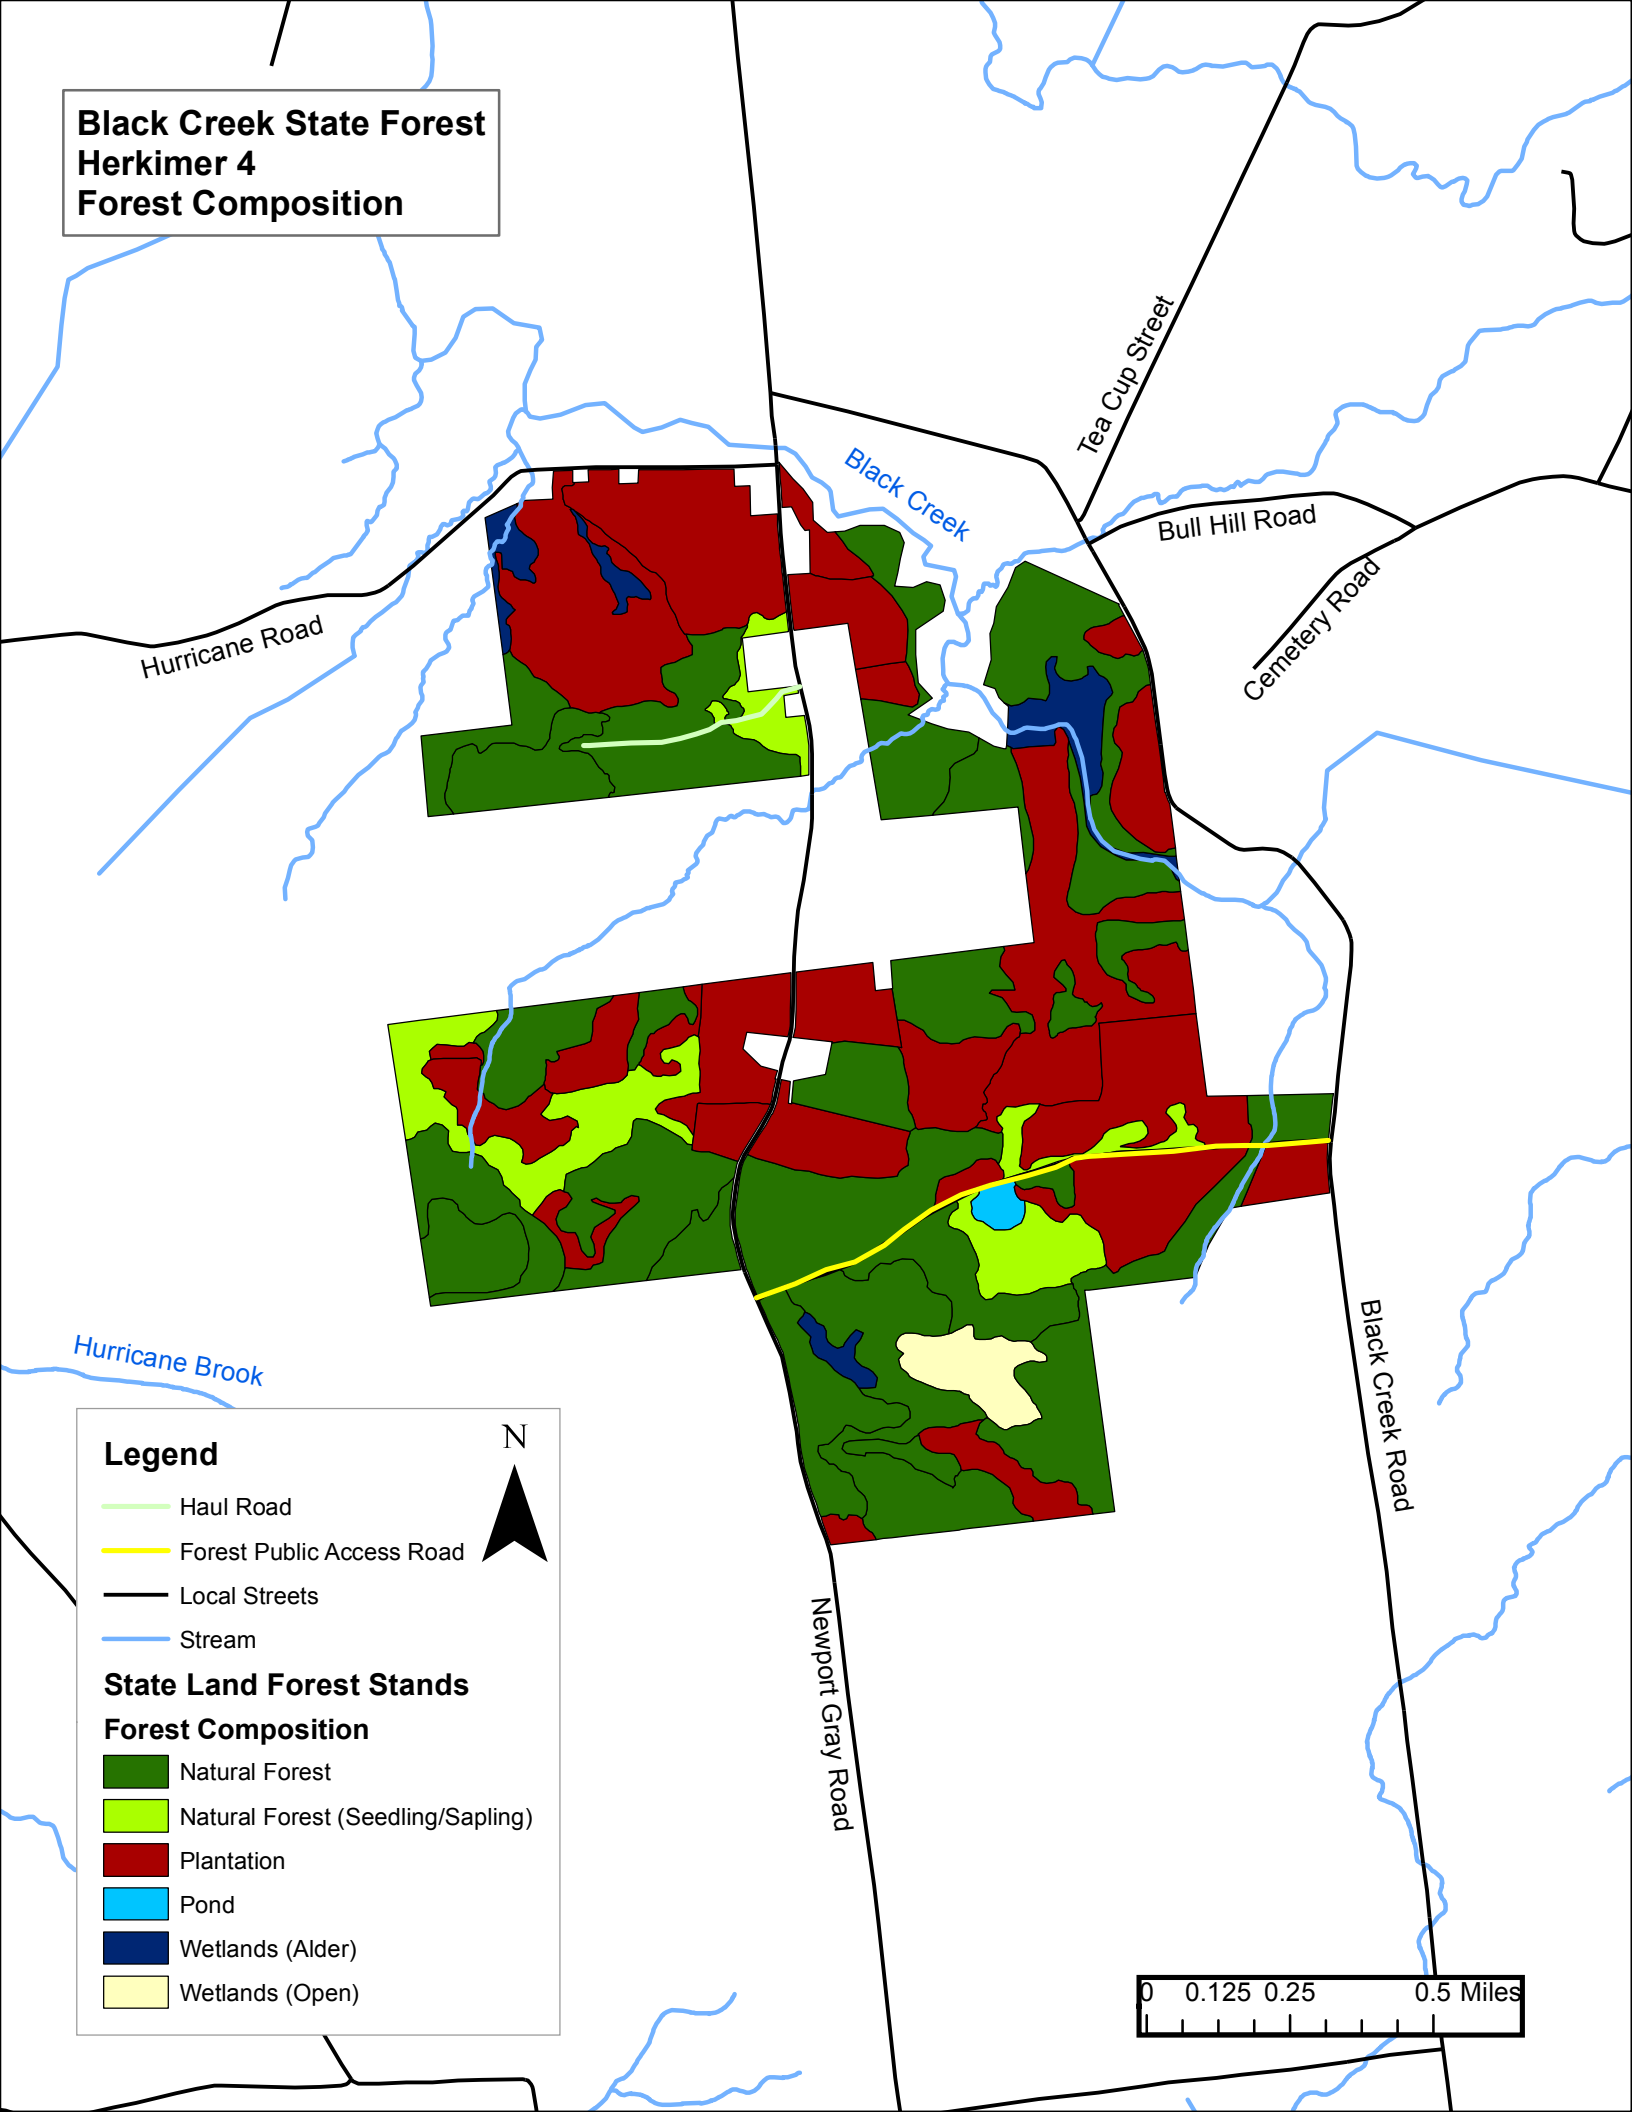

**Black Creek State Forest
Herkimer 4
Forest Composition**

Hurricane Road

Black Creek

Tea Cup Street

Bull Hill Road

Cemetery Road

Hurricane Brook

Black Creek Road

Millers Woods Road

Dutch Hill Road

Alder Creek

Black River

Black River Canal

Canal Road

River Road

Crystal Creek Road

Irish Settlement Road

State Route 28

**Popple Pond State Forest
Oneida 6
Forest Composition**

Legend

- Public Forest Access Road
- Haul Road
- Local Streets
- Stream
- Detached Parcels of Forest Preserve
- County Recreational Land
- State Forest**
- Sand Flats State Forest (Managed by Lowville)
- Hogsback State Forest
- State Land Forest Lands**
- Forest Composition**
- Forested Wetlands
- Natural Forest
- Plantation
- Ponds
- Wetlands (Alder)
- Wetlands (Open)

Hogsback State Forest Oneida 1 Forest Composition

Legend

- Public Forest Access Road
- Haul Road
- Stream
- Local Streets
- Popple Pond State Forest
- Detached Parcels of Forest Preserve

State Land Forest Stands