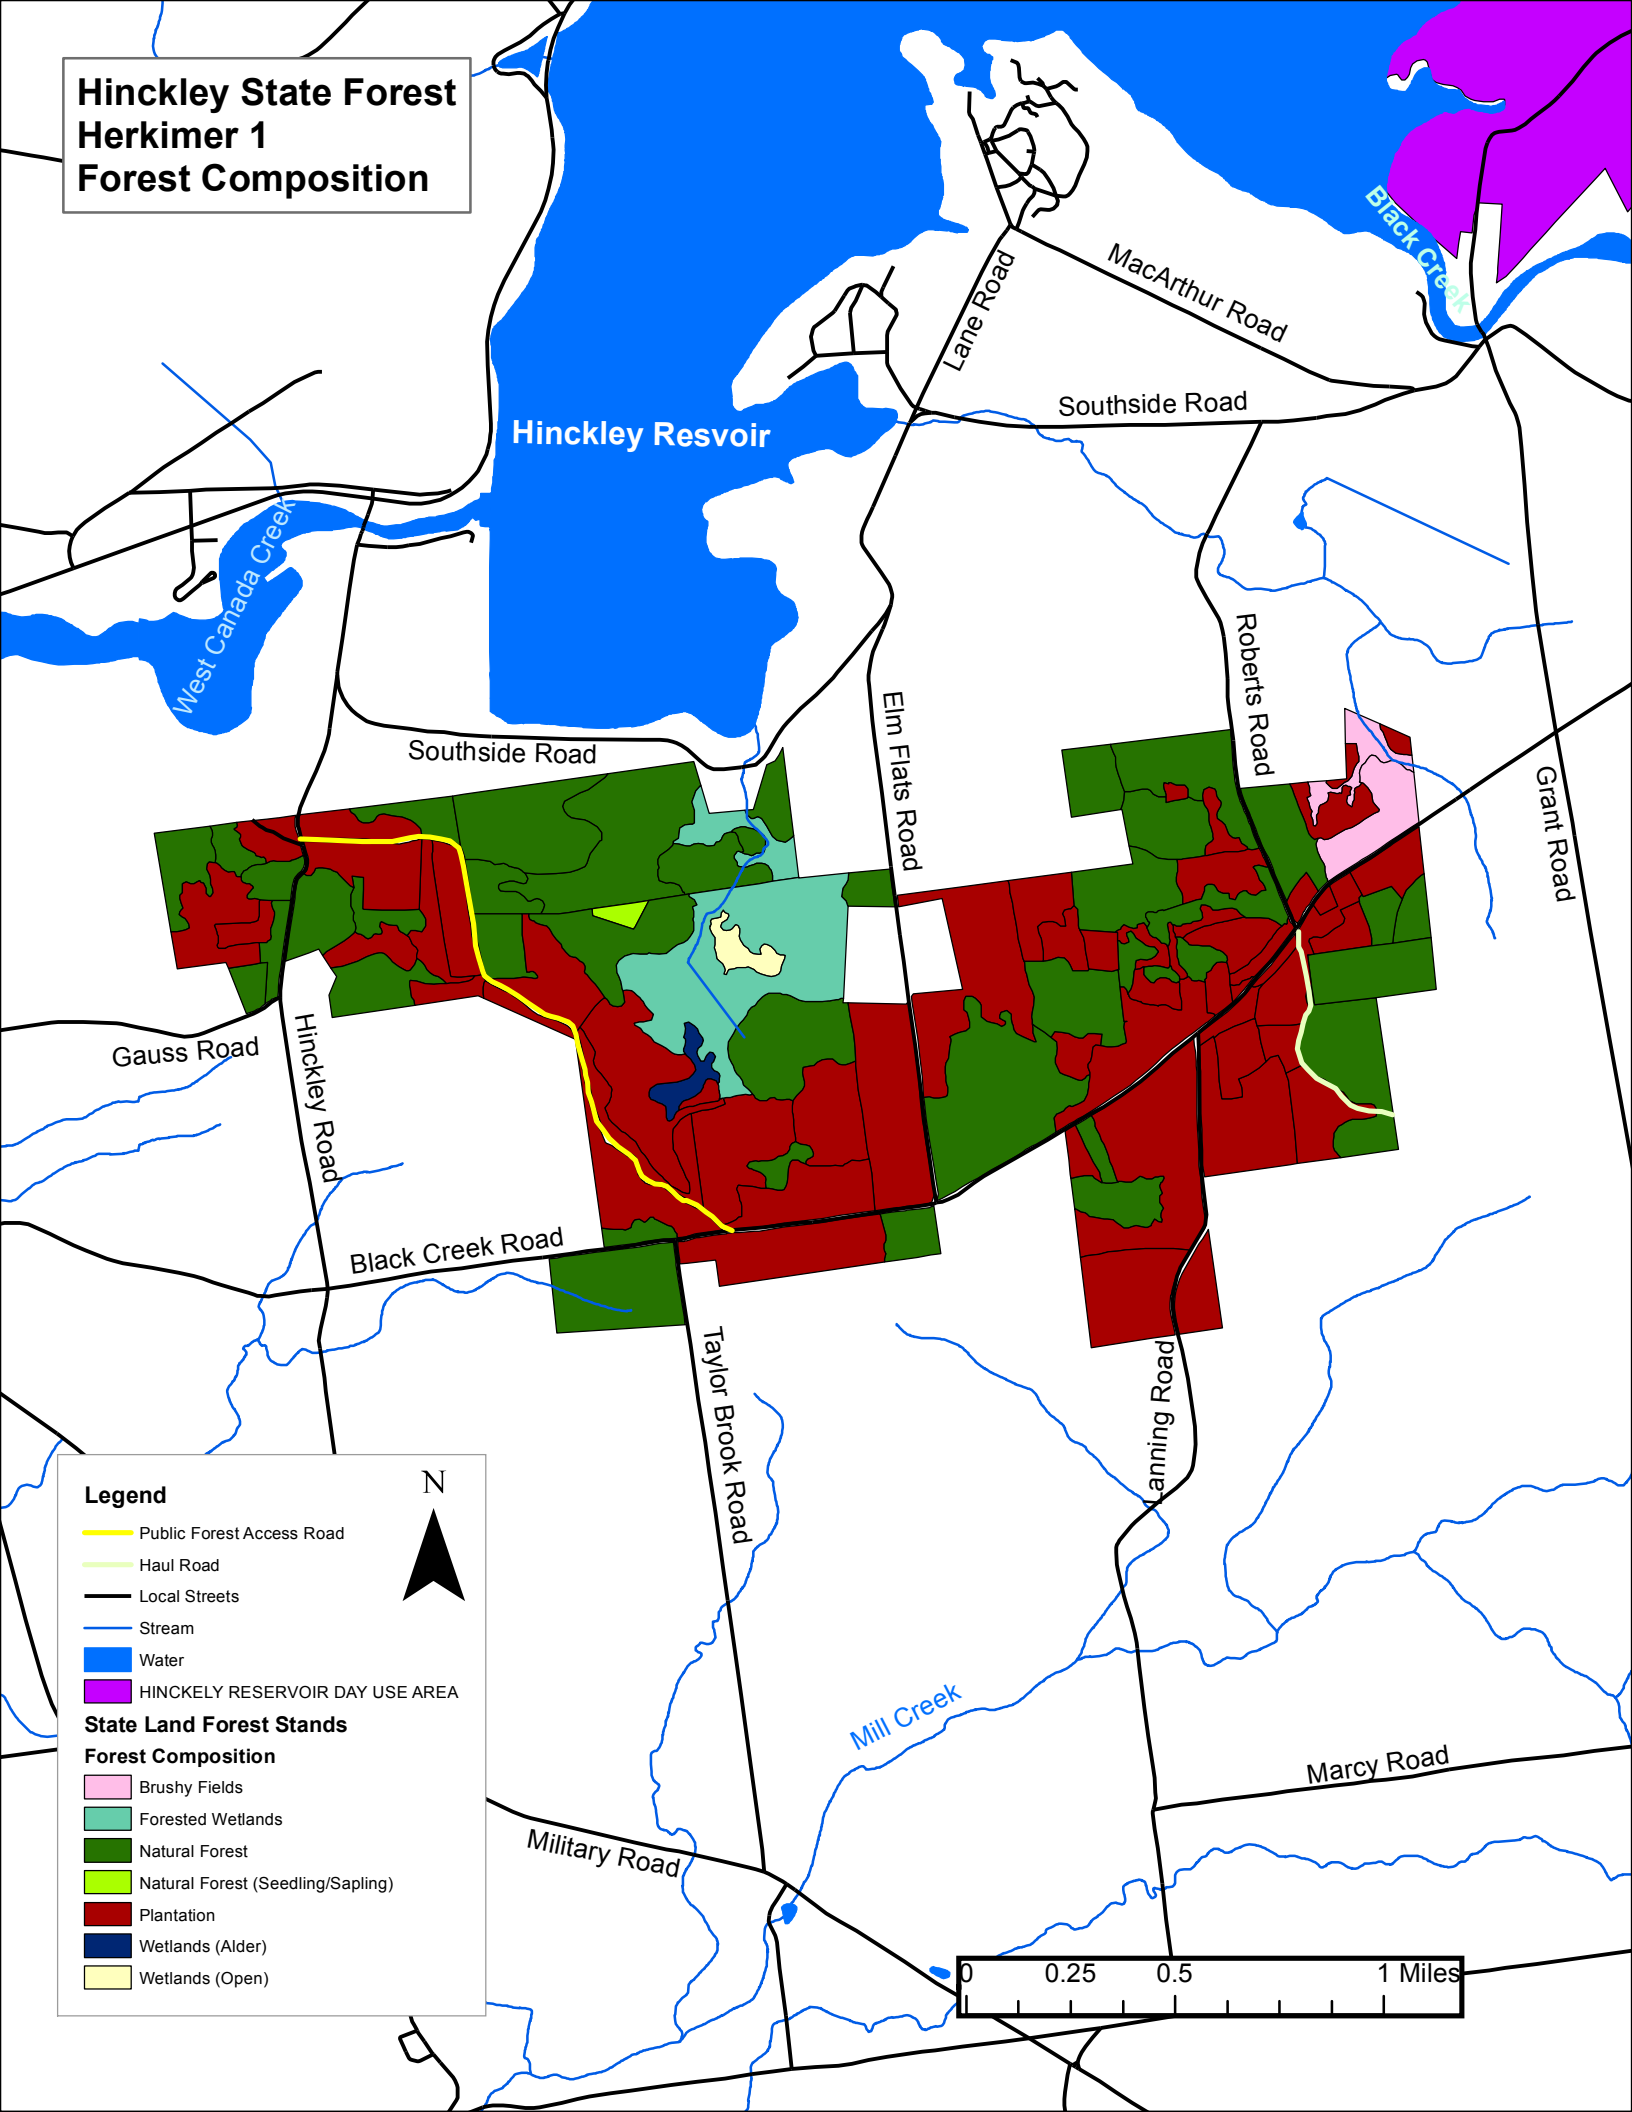

Hinckley State Forest Herkimer 1 Forest Composition

Legend

- Public Forest Access Road
- Haul Road
- Local Streets
- Stream
- Water
- HINCKLEY RESERVOIR DAY USE AREA

State Land Forest Stands

Forest Composition

- Brushy Fields
- Forested Wetlands
- Natural Forest
- Natural Forest (Seedling/Sapling)
- Plantation
- Wetlands (Alder)
- Wetlands (Open)