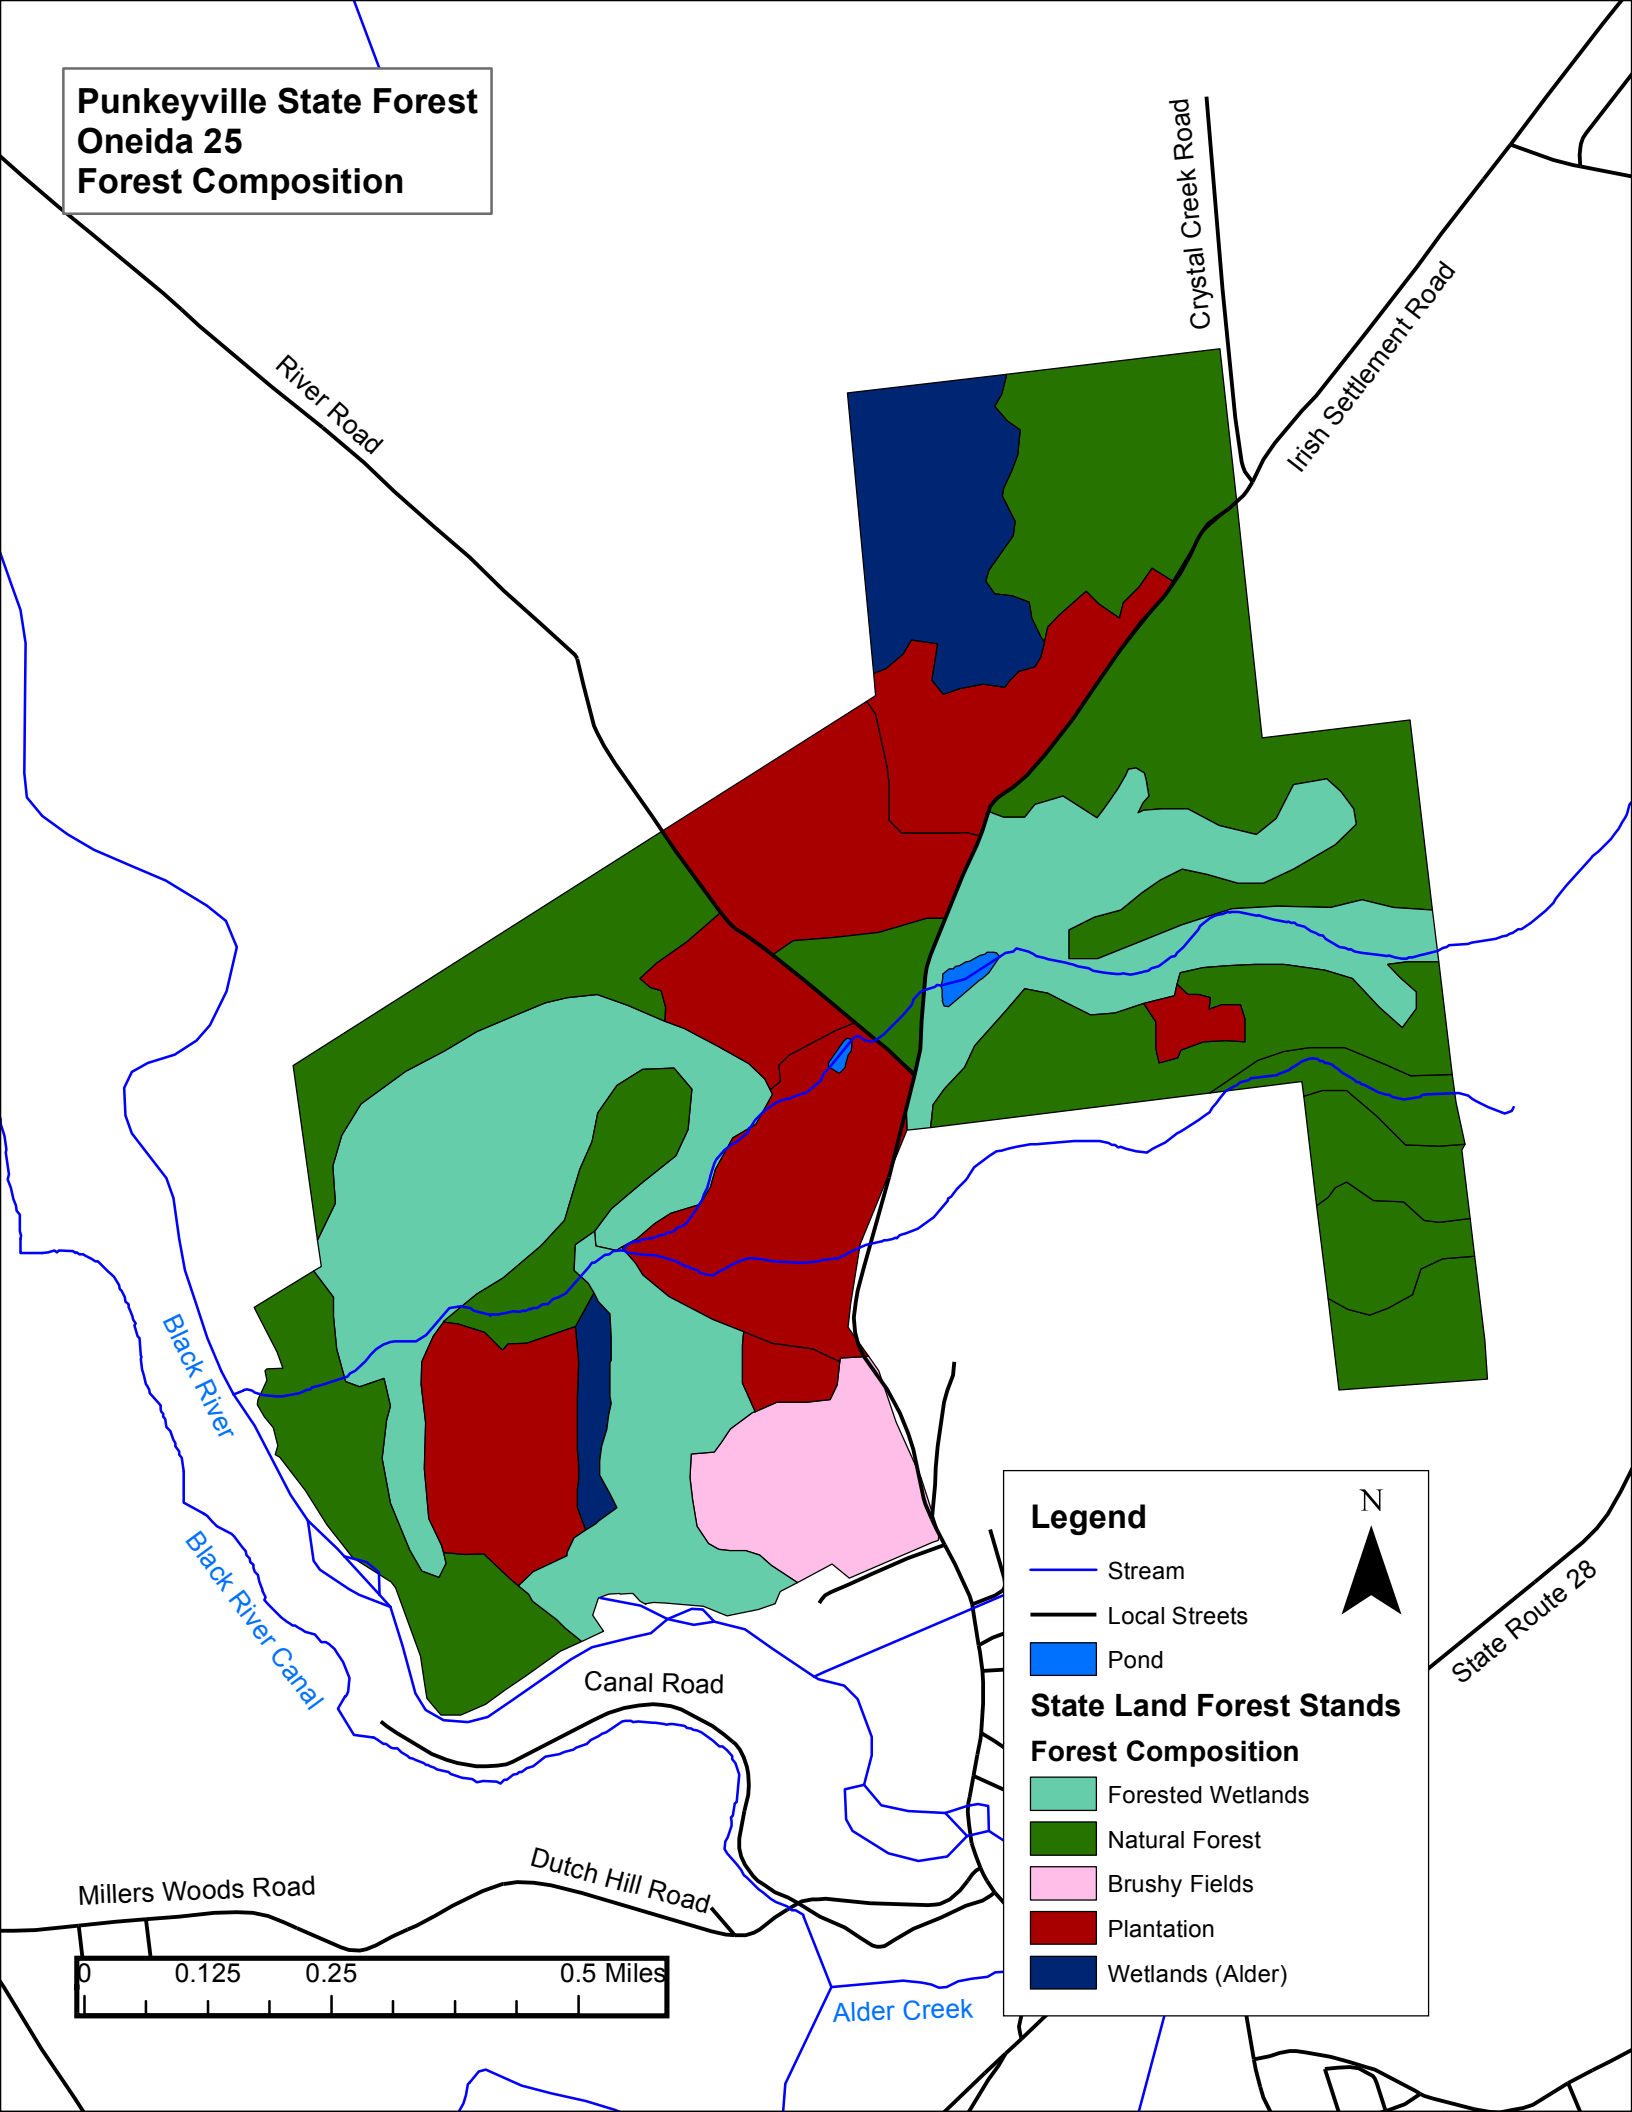

**Punkeyville State Forest
Oneida 25
Forest Composition**

Legend

- Stream
- Local Streets
- Pond

State Land Forest Stands

Forest Composition

- Forested Wetlands
- Natural Forest
- Brushy Fields
- Plantation
- Wetlands (Alder)