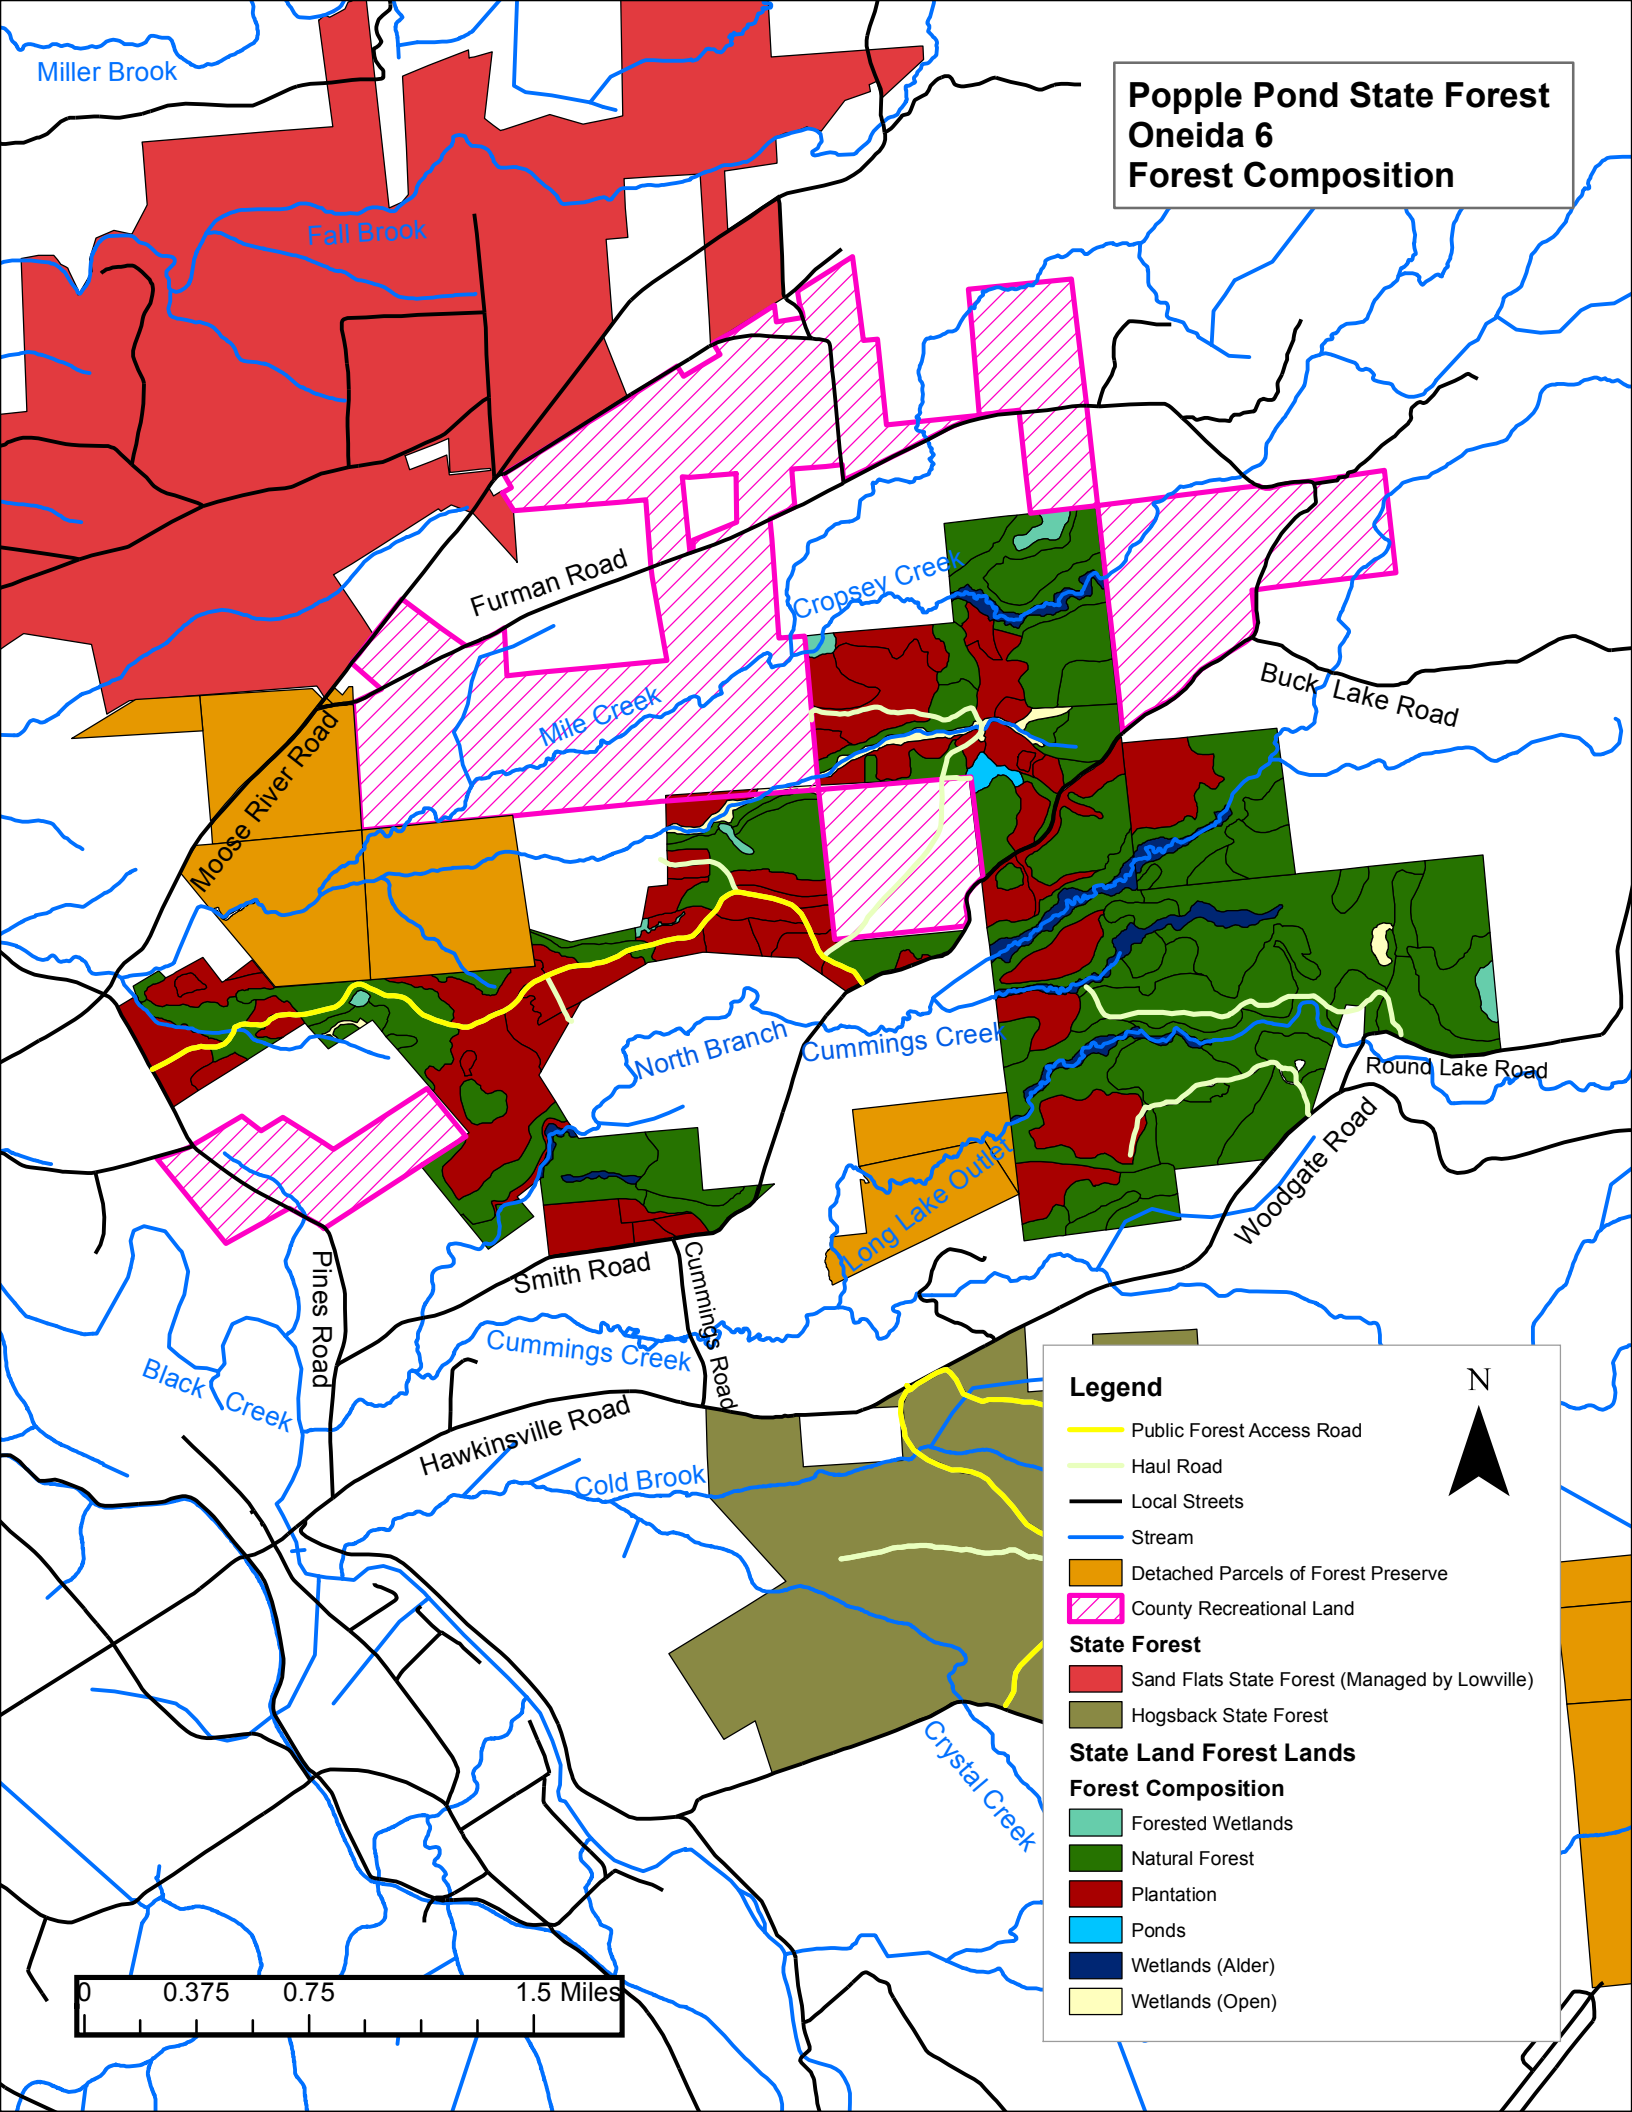

Millers Woods Road

Dutch Hill Road

Alder Creek

Black River

Black River Canal

Canal Road

River Road

Crystal Creek Road

Irish Settlement Road

State Route 28

**Popple Pond State Forest
Oneida 6
Forest Composition**

Legend

- Public Forest Access Road
- Haul Road
- Local Streets
- Stream
- Detached Parcels of Forest Preserve
- County Recreational Land
- State Forest**
- Sand Flats State Forest (Managed by Lowville)
- Hogsback State Forest
- State Land Forest Lands**
- Forest Composition**
- Forested Wetlands
- Natural Forest
- Plantation
- Ponds
- Wetlands (Alder)
- Wetlands (Open)