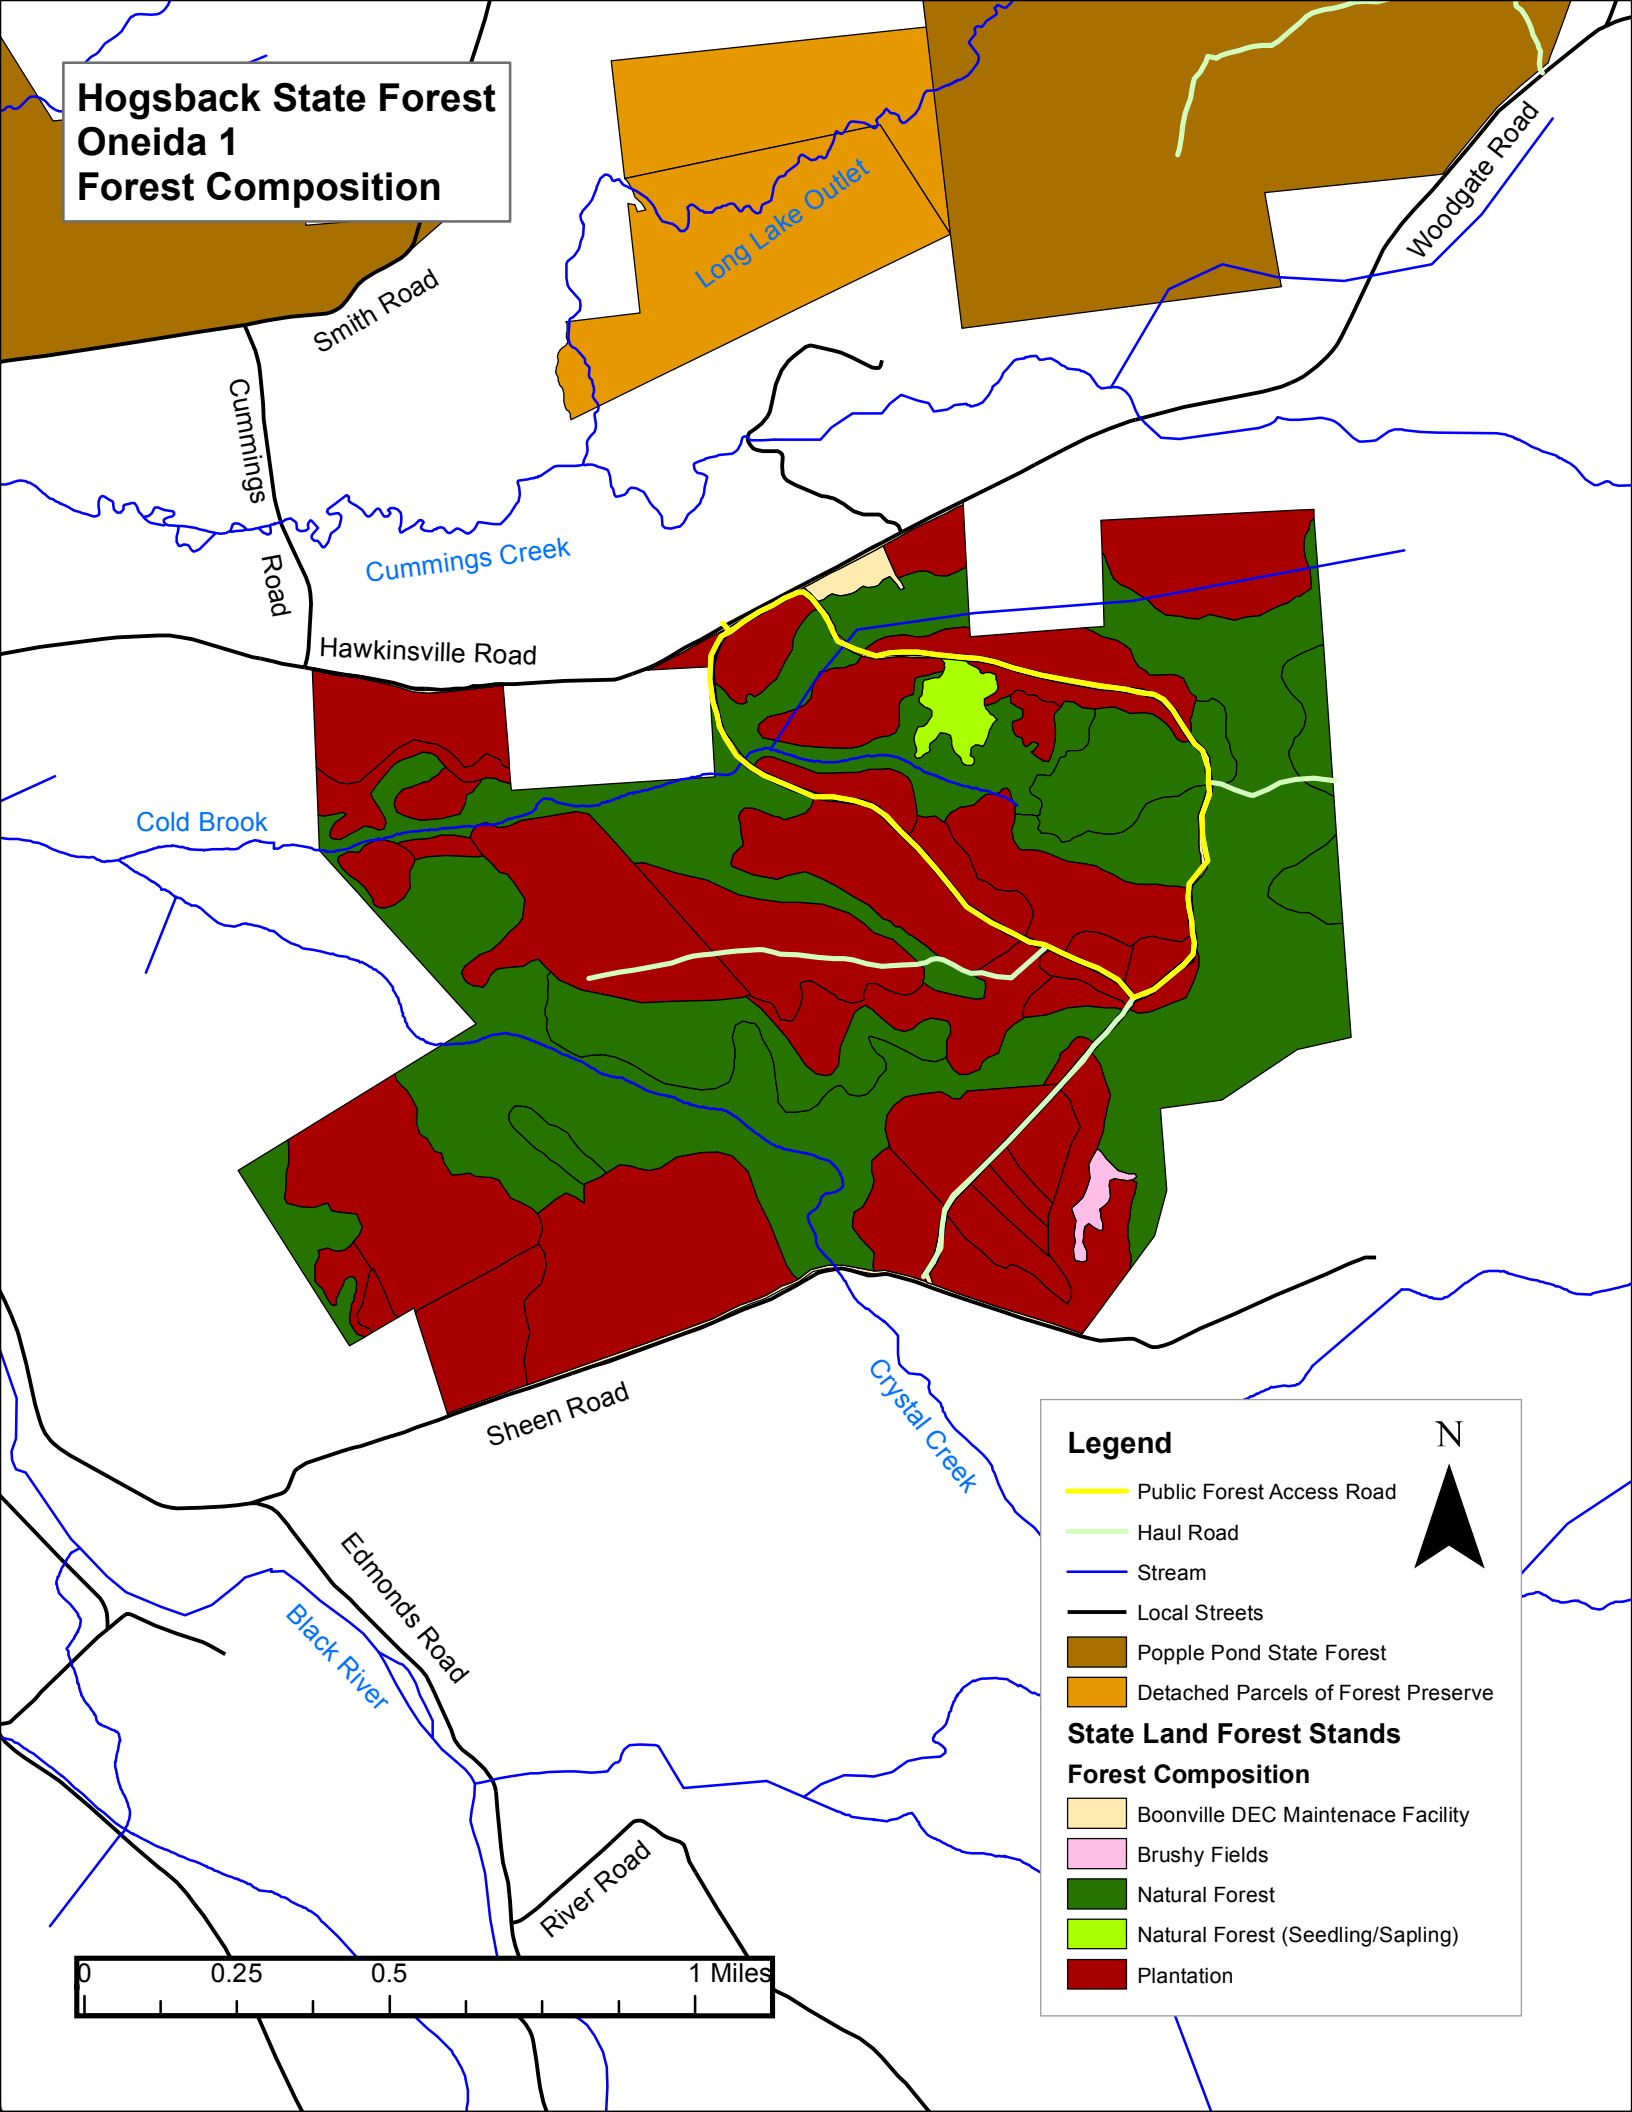

Millers Woods Road

Dutch Hill Road

Alder Creek

Black River

Black River Canal

Canal Road

River Road

Crystal Creek Road

Irish Settlement Road

State Route 28

**Popple Pond State Forest
Oneida 6
Forest Composition**

Legend

- Public Forest Access Road
- Haul Road
- Local Streets
- Stream
- Detached Parcels of Forest Preserve
- County Recreational Land
- State Forest**
- Sand Flats State Forest (Managed by Lowville)
- Hogsback State Forest
- State Land Forest Lands**
- Forest Composition**
- Forested Wetlands
- Natural Forest
- Plantation
- Ponds
- Wetlands (Alder)
- Wetlands (Open)

Hogsback State Forest Oneida 1 Forest Composition

Legend

- Public Forest Access Road
- Haul Road
- Stream
- Local Streets
- Popple Pond State Forest
- Detached Parcels of Forest Preserve

State Land Forest Stands