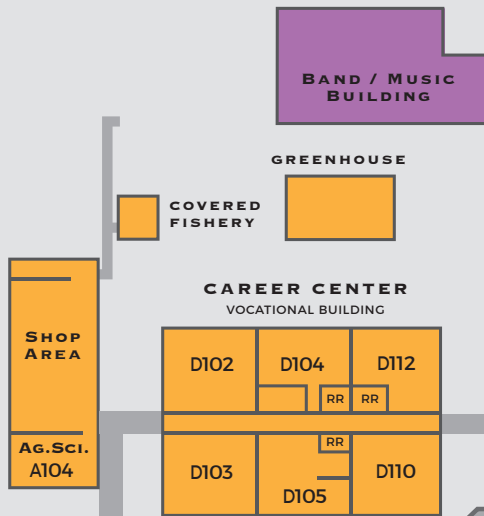

BUS LINE

**FX BUILDING (GREEN HALL)**  
Home to the 9th Grade, Media Center, Blue & Gold Network and WBZZ

FX ENTRANCE

MAIN ENTRANCE

**ACADEMIC RED**  
Home to Social Science, Art, Foreign Language, Drivers' Education, ISD, Alternative School

**BEAUREGARD HIGH SCHOOL**  
LEE COUNTY, ALABAMA  
HOME OF THE HORNETS