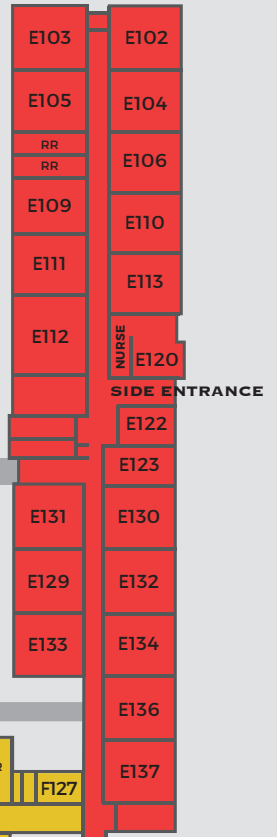

BUS LINE

**FX BUILDING (GREEN HALL)**  
Home to the 9th Grade, Media Center, Blue & Gold Network and WBZZ

FX ENTRANCE

MAIN ENTRANCE

**ACADEMIC RED**  
Home to Social Science, Art, Foreign Language, Drivers' Education, ISD, Alternative School