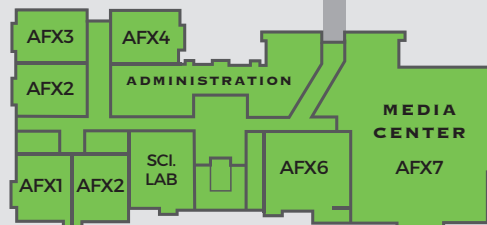

BUS LINE

**FX BUILDING (GREEN HALL)**  
Home to the 9th Grade, Media Center, Blue & Gold Network and WBZZ

FX ENTRANCE

MAIN ENTRANCE

**ACADEMIC RED**  
Home to Social Science, Art, Foreign Language, Drivers' Education, ISD, Alternative School

**BEAUREGARD HIGH SCHOOL**  
LEE COUNTY, ALABAMA  
HOME OF THE HORNETS