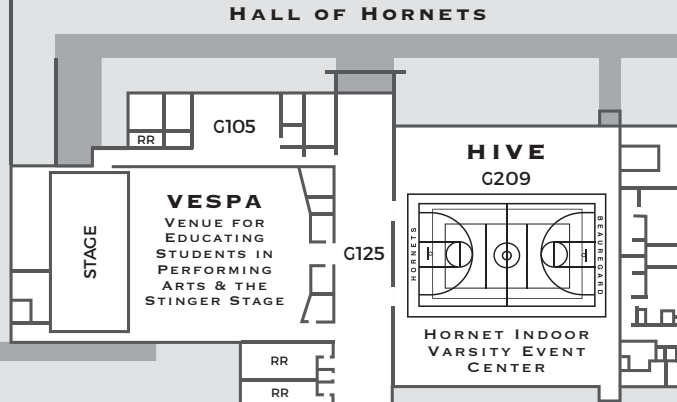

BUS LINE

**FX BUILDING (GREEN HALL)**  
Home to the 9th Grade, Media Center, Blue & Gold Network and WBZZ

FX ENTRANCE

MAIN ENTRANCE

**ACADEMIC RED**  
Home to Social Science, Art, Foreign Language, Drivers' Education, ISD, Alternative School