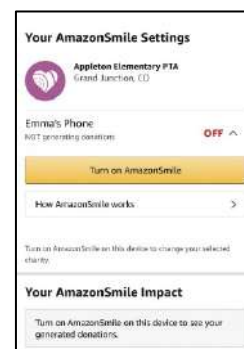

To Enable AmazonSmile on Amazon Shopping Mobile App:

1. From within the app, go to the main menu and select Settings at the bottom. From your Settings menu, click on AmazonSmile.
2. Click on Turn on AmazonSmile.
3. You will be taken through three more pages, continue to click through until the final page where you will click Turn on AmazonSmile again and then you are all set!