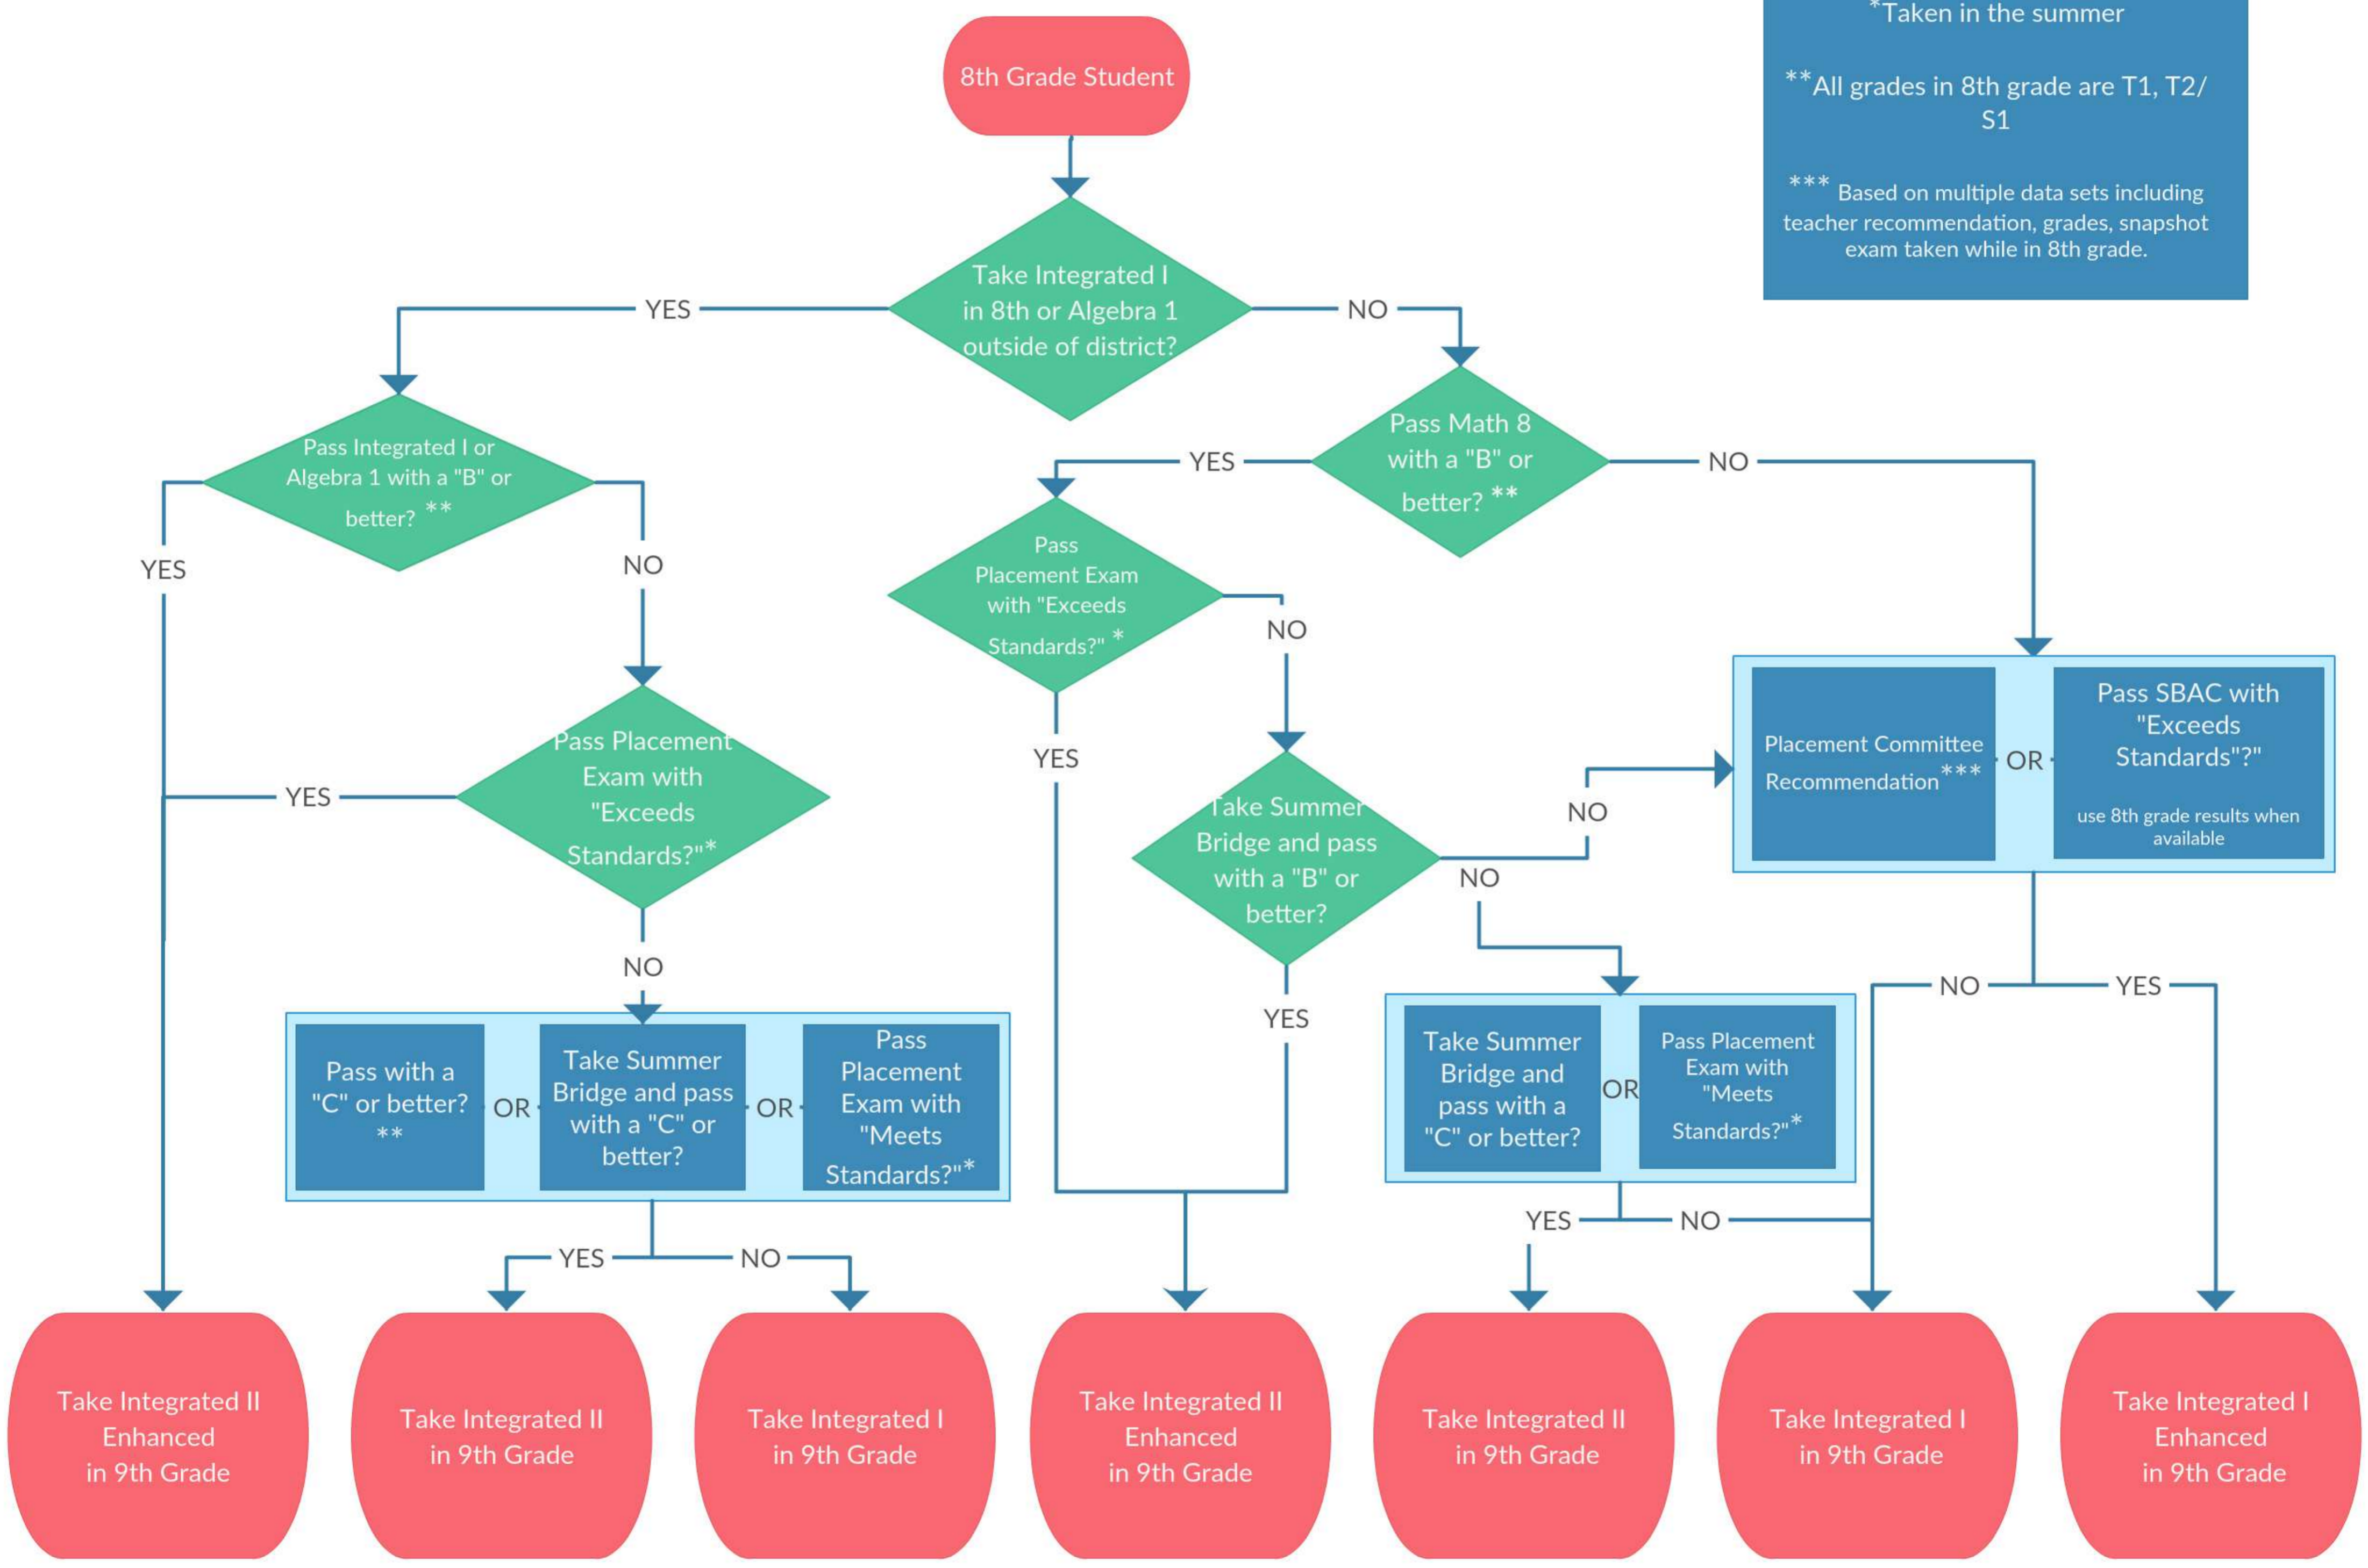

CNUSD 9th Grade Placement Flowchart

*Taken in the summer

** All grades in 8th grade are T1, T2/S1

*** Based on multiple data sets including teacher recommendation, grades, snapshot exam taken while in 8th grade.

Take Integrated II Enhanced in 9th Grade

Take Integrated II in 9th Grade

Take Integrated I in 9th Grade

Take Integrated II Enhanced in 9th Grade

Take Integrated II in 9th Grade

Take Integrated I in 9th Grade

Take Integrated I Enhanced in 9th Grade