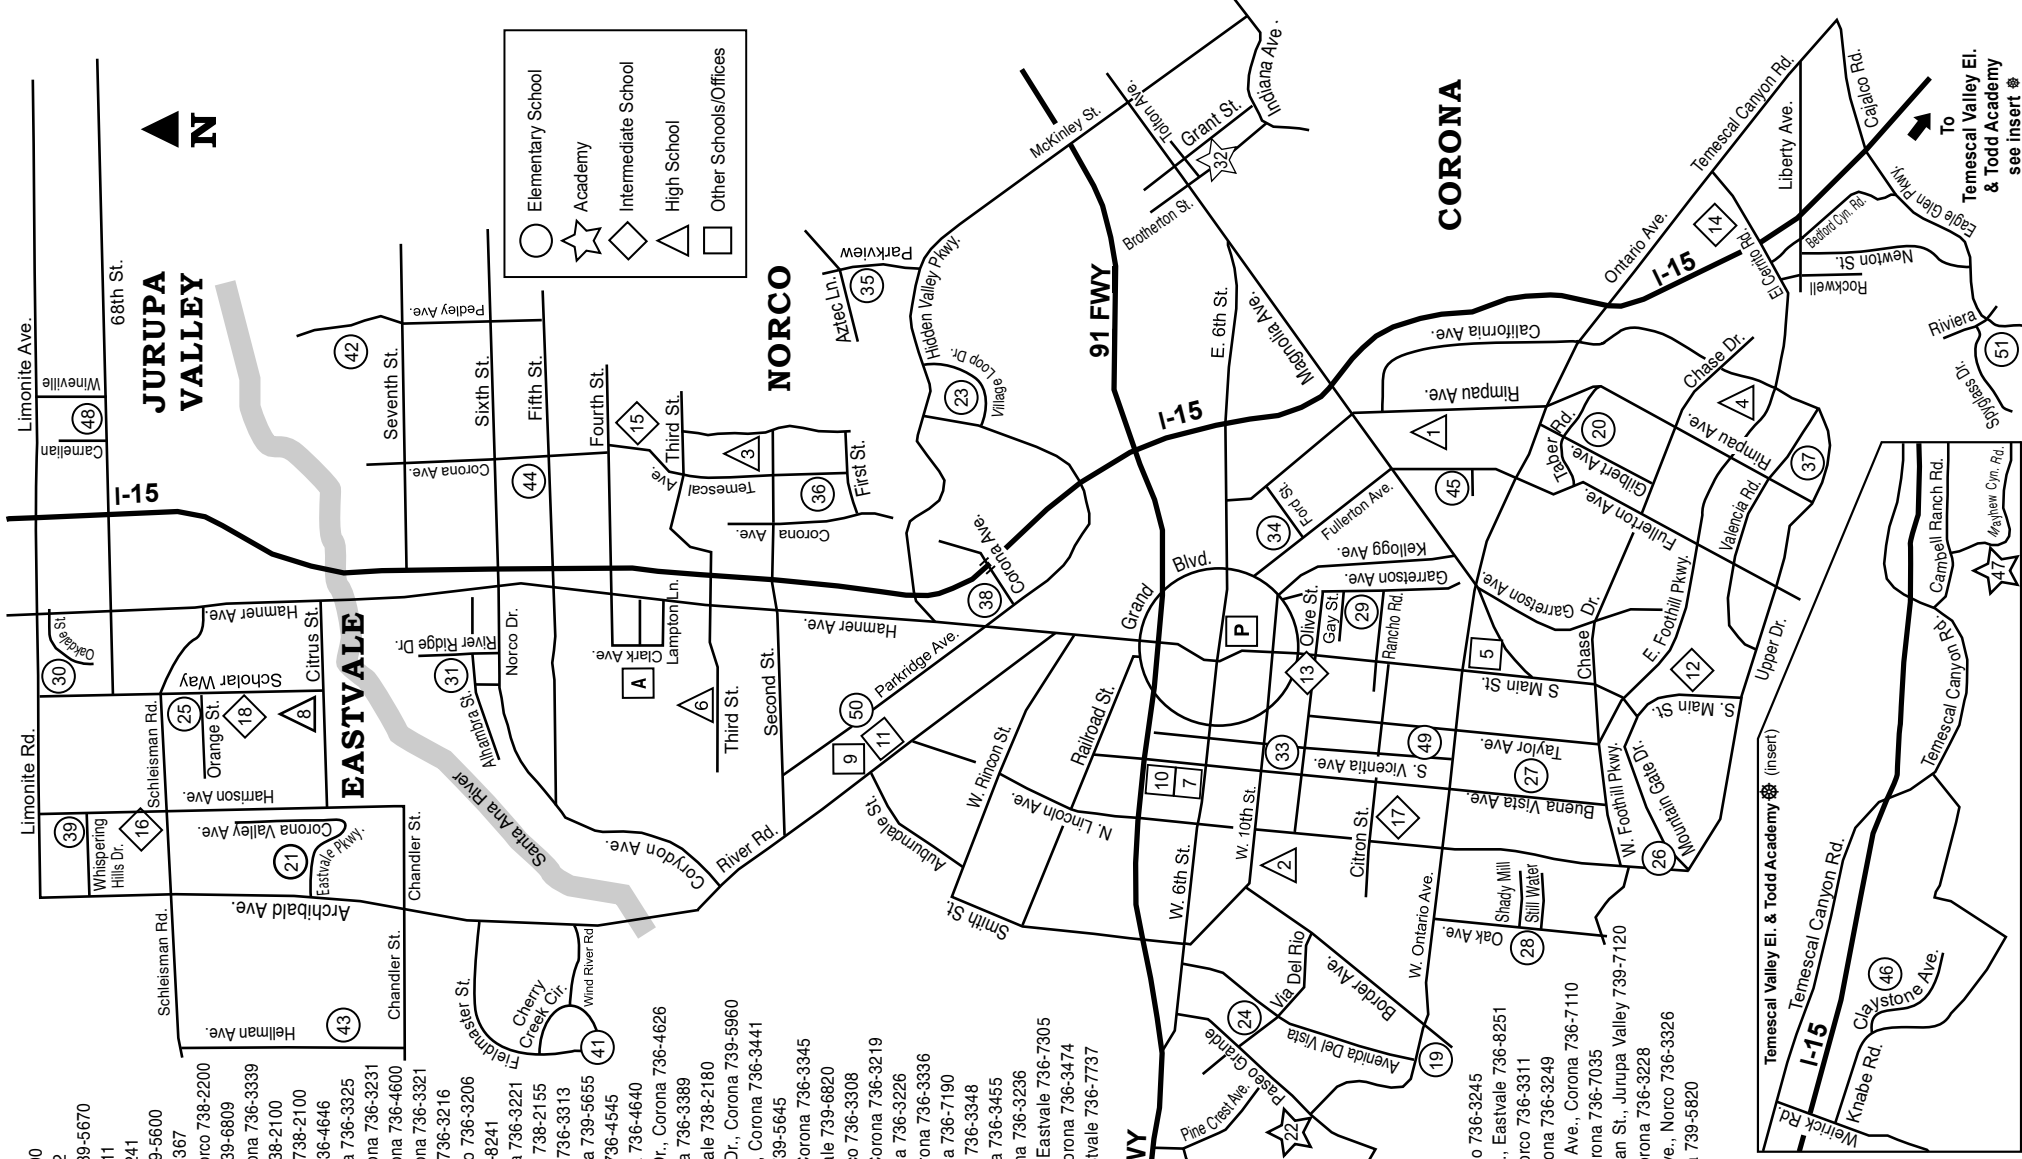

Revised 6/18/2021